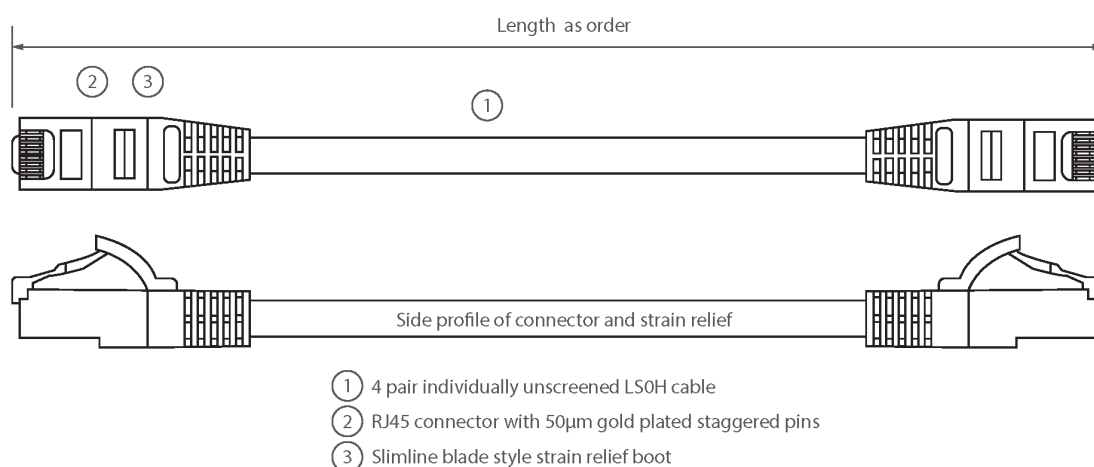

LSOH outer sheath

Individually packaged

Product Overview

Excel Category 6 U/UTP patch leads are manufactured and tested to ISO 11801, EN 50173 & TIA/EIA 568 requirements for patch cord assemblies and provide optimum performance levels for structured cabling installations.

Product Specifications

Feature	Values
Cable type	U/UTP
Category	6
Length	0.5 m
Type of connector connection 1	RJ45 8(8)
Type of connector connection 2	RJ45 8(8)
Outer sheath colour	White
Strain relief boot	Moulded-on
Lockable	no
Strain relief boot colour	White

Excel Cat6 Patch Lead U/UTP Unshielded LSOH Blade Booted 0.5 m White

Item Code: 100-415

excel
without compromise.

Flame retardant version	yes
Cable construction	1x4
AWG-size	24
Pin assignment	1:1

Product drawing