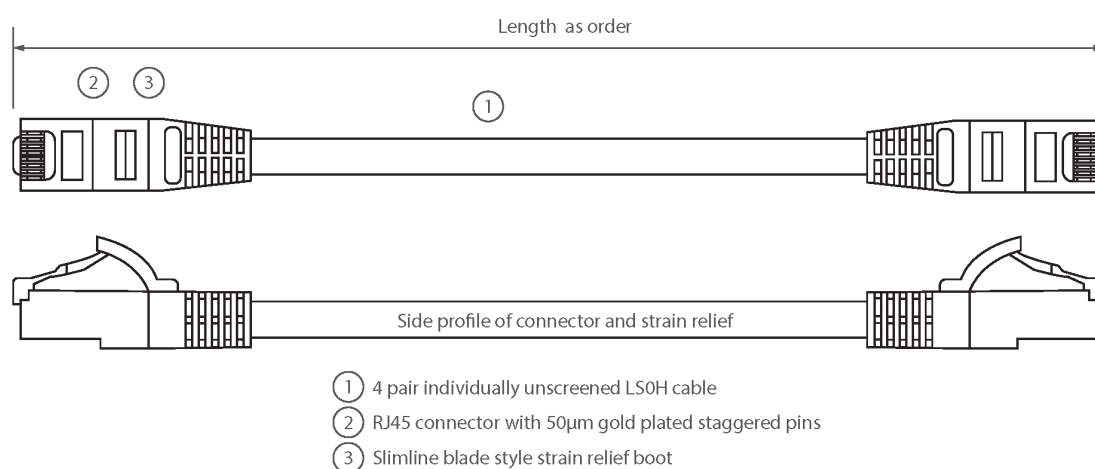

✘ LSOH outer sheath

✘ Individually packaged

✘ "Stepped" RJ45 connector pins

✘ T568B wiring

✘ CIBSE TM65 Embodied Carbon: 0.203 kg CO2e

## Product Overview

Excel Category 6 U/UTP patch leads are manufactured and tested to ISO 11801, EN 50173 & TIA/EIA 568 requirements for patch cord assemblies and provide optimum performance levels for structured cabling installations.

## Product Specifications

Feature	Values
Cable type	U/UTP
Category	6
Length	1 m
Type of connector connection 1	RJ45 8(8)
Type of connector connection 2	RJ45 8(8)
Outer sheath colour	White
Strain relief boot	Moulded-on
Lockable	no
Strain relief boot colour	White
Flame retardant version	yes

## Product drawing