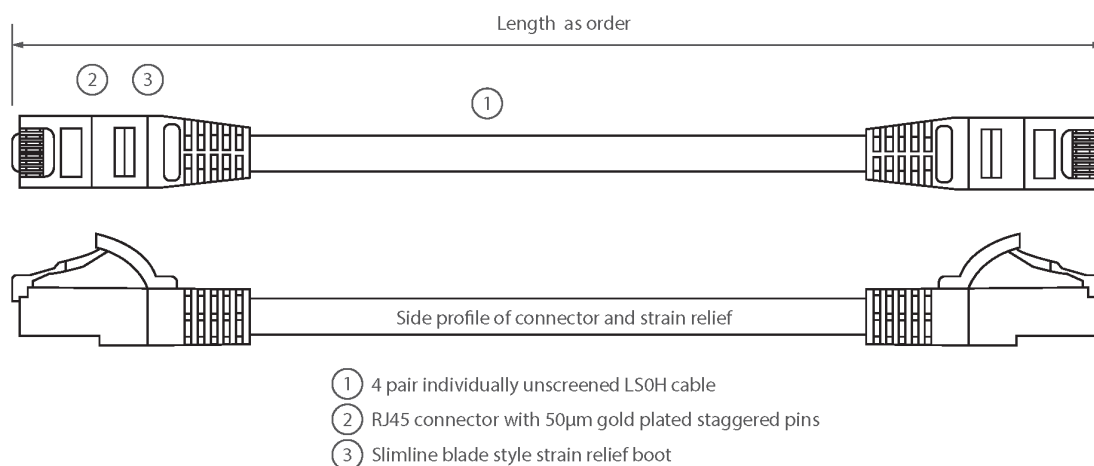

✘ LSOH outer sheath

✘ Individually packaged

✘ "Stepped" RJ45 connector pins

✘ T568B wiring

✘ CIBSE TM65 Embodied Carbon: 0.363 kg CO2e

## Product Specifications

Feature	Values
Cable type	U/UTP
Category	6
Length	2 m
Type of connector connection 1	RJ45 8(8)
Type of connector connection 2	RJ45 8(8)
Outer sheath colour	White
Strain relief boot	Moulded-on
Lockable	no
Strain relief boot colour	White
Flame retardant version	yes

# Excel Cat6 Patch Lead U/UTP Unshielded LSOH Blade Booted 2 m White

Item Code: 100-417

**excel**  
without compromise.

Cable construction	1x4
AWG-size	24
Pin assignment	1:1

## Product drawing