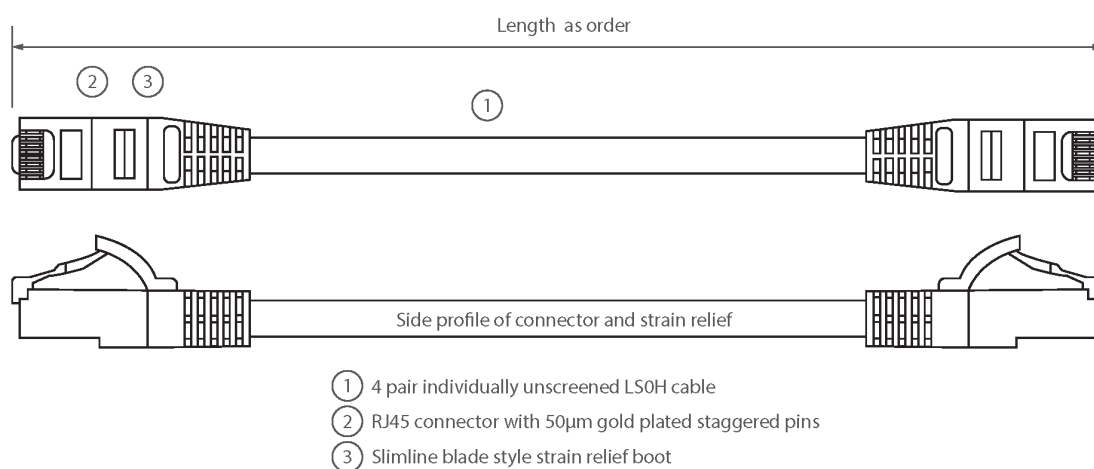

LSOH outer sheath

Individually packaged

"Stepped" RJ45 connector pins

T568B wiring

CIBSE TM65 Embodied Carbon: 0.522 kg CO2e

## Product Overview

Excel Category 6 U/UTP patch leads are manufactured and tested to ISO 11801, EN 50173 & TIA/EIA 568 requirements for patch cord assemblies and provide optimum performance levels for structured cabling installations.

## Product Specifications

Feature	Values
Cable type	U/UTP
Category	6
Length	3 m
Type of connector connection 1	RJ45 8(8)
Type of connector connection 2	RJ45 8(8)
Outer sheath colour	White
Strain relief boot	Moulded-on
Lockable	no
Strain relief boot colour	White

## Product drawing