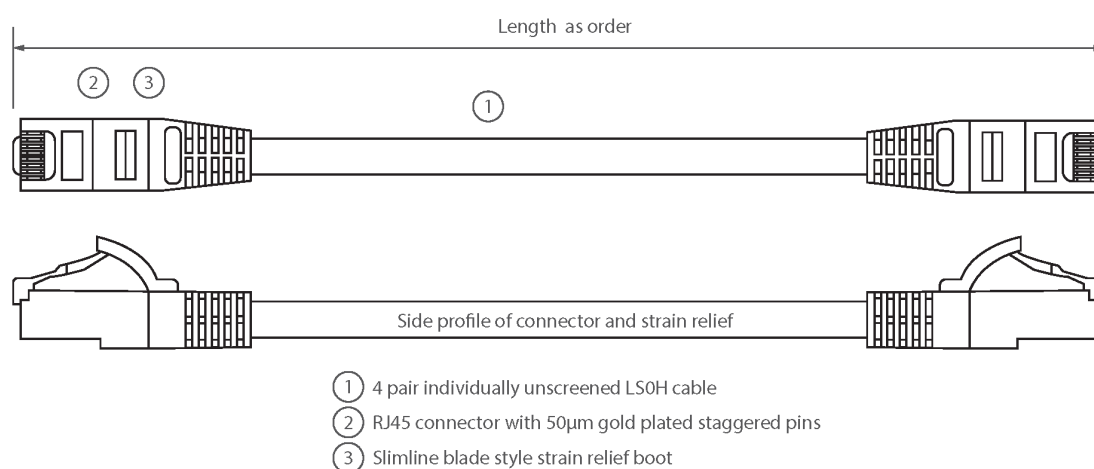

✕ Individually packaged

✕ "Stepped" RJ45 connector pins

✕ T568B wiring

✕ CIBSE TM65 Embodied Carbon: 0.842 kg CO2e

Product Overview

Excel Category 6 U/UTP patch leads are manufactured and tested to ISO 11801, EN 50173 & TIA/EIA 568 requirements for patch cord assemblies and provide optimum performance levels for structured cabling installations.

Product Specifications

Feature	Values
Cable type	U/UTP
Category	6
Length	5 m
Type of connector connection 1	RJ45 8(8)
Type of connector connection 2	RJ45 8(8)
Outer sheath colour	White
Strain relief boot	Moulded-on
Lockable	no
Strain relief boot colour	White
Flame retardant version	yes

Excel Cat6 Patch Lead U/UTP Unshielded LSOH Blade Booted 5 m White

Item Code: 100-419

excel
without compromise.

Cable construction	1x4
AWG-size	24
Pin assignment	1:1

Product drawing

Standards

Applicable standard	Detail
ISO/IEC 11801-1:2017	Information technology - Generic cabling for customer premises: Part 1 General Requirements
EN 50173-1:2018	Information technology. Generic cabling systems - General requirements
ANSI/TIA 568-2.D	Balanced Twisted-Pair Telecommunications Cabling and Components Standards
IEC 61156-5:2009+AMD1:2012 CSV	Multicore and symmetrical pair/quad cables for digital communications - Part 5: Symmetrical pair/quad cables with transmission characteristics up to 1 000 MHz - Horizontal floor wiring - Sectional specification
IEC 60332-1-2:2004	Tests on electric and optical fibre cables under fire conditions. Test for vertical flame propagation for a single insulated wire or cable. Procedure for 1 kW pre-mixed flame
IEC 61034-2:2005+A1:2013	Measurement of smoke density of cables burning under defined conditions - Part 2: Test procedure and requirements