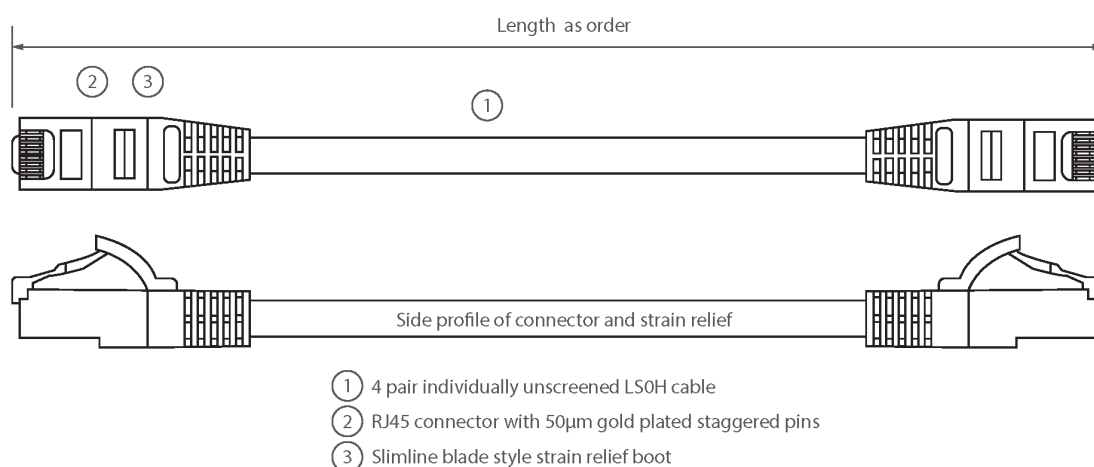

Individually packaged

"Stepped" RJ45 connector pins

T568B wiring

CIBSE TM65 Embodied Carbon: 1.643 kg CO2e

Product Overview

Excel Category 6 U/UTP patch leads are manufactured and tested to ISO 11801, EN 50173 & TIA/EIA 568 requirements for patch cord assemblies and provide optimum performance levels for structured cabling installations.

Product Specifications

Feature	Values
Cable type	U/UTP
Category	6
Length	10 m
Type of connector connection 1	RJ45 8(8)
Type of connector connection 2	RJ45 8(8)
Outer sheath colour	White
Strain relief boot	Moulded-on
Lockable	no
Strain relief boot colour	White

Excel Cat6 Patch Lead U/UTP Unshielded LSOH Blade Booted 10 m White

Item Code: 100-421

Flame retardant version	yes
Cable construction	1x4
AWG-size	24
Pin assignment	1:1

Product drawing

Standards

Applicable standard	Detail
ISO/IEC 11801-1:2017	Information technology - Generic cabling for customer premises: Part 1 General Requirements
EN 50173-1:2018	Information technology. Generic cabling systems - General requirements
ANSI/TIA 568-2.D	Balanced Twisted-Pair Telecommunications Cabling and Components Standards
IEC 61156-5:2009+AMD1:2012 CSV	Multicore and symmetrical pair/quad cables for digital communications - Part 5: Symmetrical pair/quad cables with transmission characteristics up to 1 000 MHz - Horizontal floor wiring - Sectional specification
IEC 60332-1-2:2004	Tests on electric and optical fibre cables under fire conditions. Test for vertical flame propagation for a single insulated wire or cable. Procedure for 1 kW pre-mixed flame
IEC 61034-2:2005+A1:2013	Measurement of smoke density of cables burning under