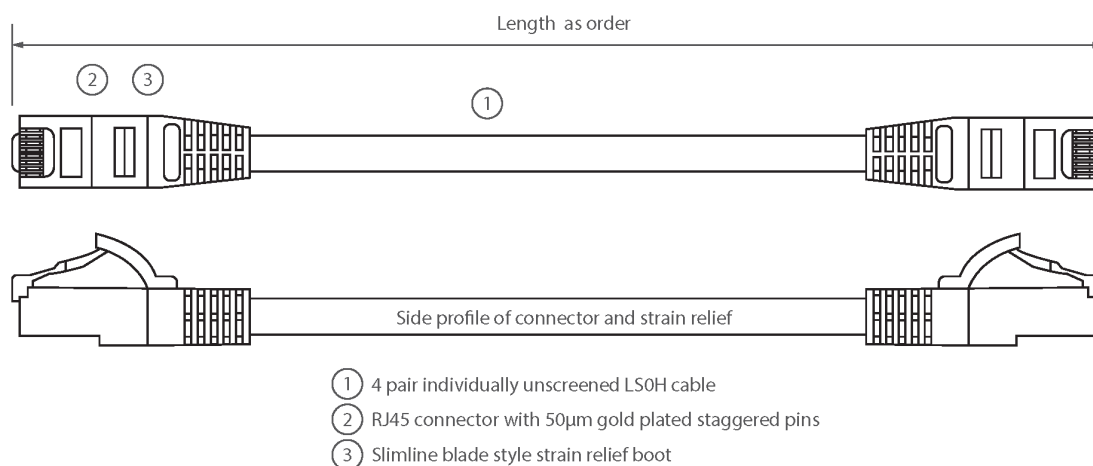

✕ Individually packaged

✕ "Stepped" RJ45 connector pins

✕ T568B wiring

✕ CIBSE TM65 Embodied Carbon: 1.643 kg CO2e

Product Overview

Excel Category 6 U/UTP patch leads are manufactured and tested to ISO 11801, EN 50173 & TIA/EIA 568 requirements for patch cord assemblies and provide optimum performance levels for structured cabling installations.

Product Specifications

Feature	Values
Cable type	U/UTP
Category	6
Length	10 m
Type of connector connection 1	RJ45 8(8)
Type of connector connection 2	RJ45 8(8)
Outer sheath colour	White
Strain relief boot	Moulded-on
Lockable	no
Strain relief boot colour	White
Flame retardant version	yes

Excel Cat6 Patch Lead U/UTP Unshielded LSOH Blade Booted 10 m White

Item Code: 100-421

excel
without compromise.

Cable construction	1x4
AWG-size	24
Pin assignment	1:1

Product drawing

Standards

Applicable standard	Detail
ISO/IEC 11801-1:2017	Information technology - Generic cabling for customer premises: Part 1 General Requirements
EN 50173-1:2018	Information technology. Generic cabling systems - General requirements
ANSI/TIA 568-2.D	Balanced Twisted-Pair Telecommunications Cabling and Components Standards
IEC 61156-5:2009+AMD1:2012 CSV	Multicore and symmetrical pair/quad cables for digital communications - Part 5: Symmetrical pair/quad cables with transmission characteristics up to 1 000 MHz - Horizontal floor wiring - Sectional specification
IEC 60332-1-2:2004	Tests on electric and optical fibre cables under fire conditions. Test for vertical flame propagation for a single insulated wire or cable. Procedure for 1 kW pre-mixed flame
IEC 61034-2:2005+A1:2013	Measurement of smoke density of cables burning under defined conditions - Part 2: Test procedure and requirements