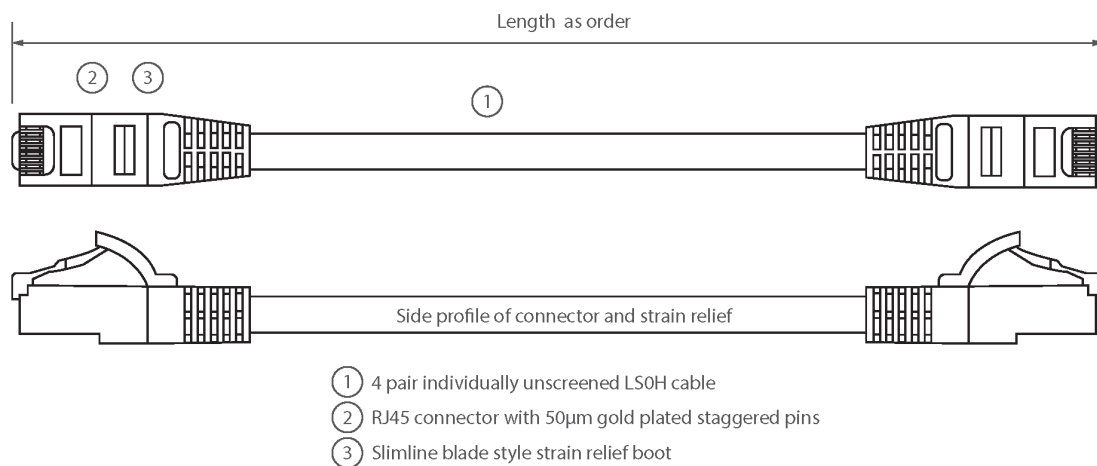

## Main Features

- / Cat6 compliant
- / LSOH outer sheath
- / "Stepped" RJ45 connector pins
- / Blade style "slimline" moulded strain relief boot with clip protector
- / Individually packaged
- / T568B wiring

# Excel Cat6 Patch Lead U/UTP Unshielded LSOH Blade Booted 10 m White

Part Code: 100-421

sales@excel-networking.com  
excel-networking.com

Cable type	<b>U/UTP</b>
Category	<b>6</b>
Length	<b>10 m</b>
Type of connector connection 1	<b>RJ45 8(8)</b>
Type of connector connection 2	<b>RJ45 8(8)</b>
Outer sheath colour	<b>White</b>
Strain relief boot	<b>Moulded-on</b>
Lockable	<b>no</b>
Strain relief boot colour	<b>White</b>
Flame retardant version	<b>yes</b>
Cable construction	<b>1x4</b>
AWG-size	<b>24</b>
Pin assignment	<b>1:1</b>

## Product drawing