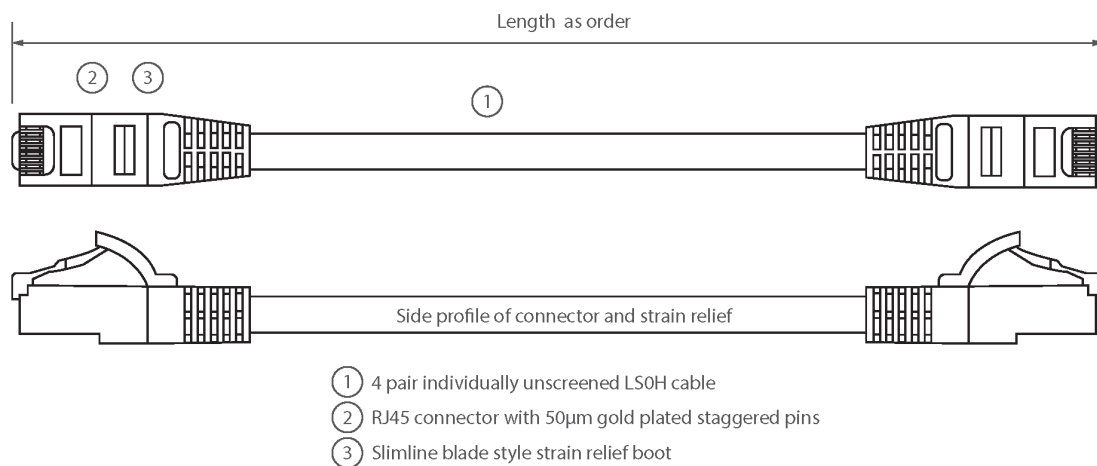

Product Overview

Excel Category 6 U/UTP patch leads are manufactured and tested to ISO 11801, EN 50173 & TIA/EIA 568 requirements for patch cord assemblies and provide optimum performance levels for structured cabling installations.

Product Specifications

Feature	Values
---------	--------

Excel Cat6 Patch Lead U/UTP Unshielded LSOH Blade Booted 7 m Red

Part Code: 100-422

sales@excel-networking.com
excel-networking.com

Cable type	U/UTP
Category	6
Length	7 m
Type of connector connection 1	RJ45 8(8)
Type of connector connection 2	RJ45 8(8)
Outer sheath colour	Red
Strain relief boot	Moulded-on
Lockable	no
Strain relief boot colour	Red
Flame retardant version	yes
Cable construction	1x4
AWG-size	24
Pin assignment	1:1

Excel Cat6 Patch Lead U/UTP Unshielded LSOH Blade Booted 7 m Red

Part Code: 100-422

sales@excel-networking.com
excel-networking.com

Product drawing

Standards

Applicable standard	Detail
ISO/IEC 11801-1:2017	Information technology - Generic cabling for customer premises: Part 1 General Requirements
EN 50173-1:2018	Information technology. Generic cabling systems - General requirements
ANSI/TIA 568-2.D	Balanced Twisted-Pair Telecommunications Cabling and Components Standards
IEC 61156-5:2009+AMD1:2012 CSV	Multicore and symmetrical pair/quad cables for digital communications - Part 5: Symmetrical pair/quad cables with transmission characteristics up to 1 000 MHz - Horizontal floor wiring - Sectional specification
IEC 60332-1-2:2004	Tests on electric and optical fibre cables under fire conditions. Test for vertical flame propagation for a single insulated wire or cable. Procedure for 1 kW pre-mixed flame
IEC 61034-2:2005+A1:2013	Measurement of smoke density of cables burning under