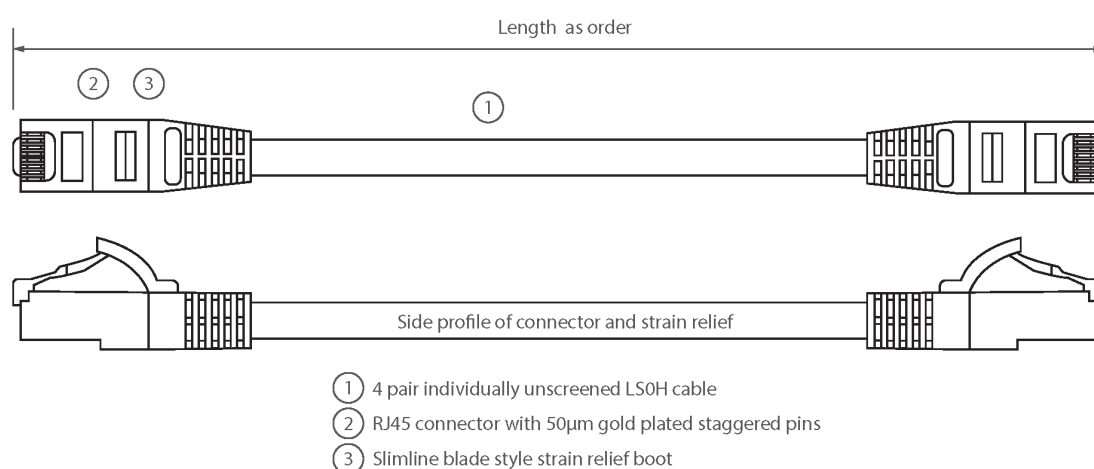

Individually packaged

"Stepped" RJ45 connector pins

T568B wiring

CIBSE TM65 Embodied Carbon: 1.163 kg CO2e

Product Overview

Excel Category 6 U/UTP patch leads are manufactured and tested to ISO 11801, EN 50173 & TIA/EIA 568 requirements for patch cord assemblies and provide optimum performance levels for structured cabling installations.

Product Specifications

Feature	Values
Cable type	U/UTP
Category	6
Length	7 m
Type of connector connection 1	RJ45 8(8)
Type of connector connection 2	RJ45 8(8)
Outer sheath colour	Red
Strain relief boot	Moulded-on
Lockable	no
Strain relief boot colour	Red

Excel Cat6 Patch Lead U/UTP Unshielded LSOH Blade Booted 7 m Red

Item Code: 100-422

excel
without compromise.

Flame retardant version	yes
Cable construction	1x4
AWG-size	24
Pin assignment	1:1

Product drawing