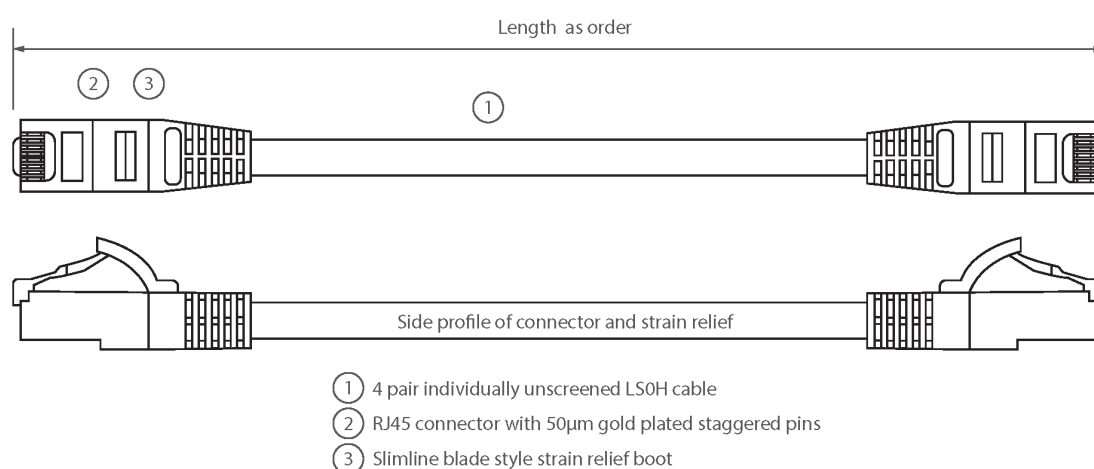

Individually packaged

"Stepped" RJ45 connector pins

T568B wiring

CIBSE TM65 Embodied Carbon: 1.163 kg CO2e

Product Overview

Excel Category 6 U/UTP patch leads are manufactured and tested to ISO 11801, EN 50173 & TIA/EIA 568 requirements for patch cord assemblies and provide optimum performance levels for structured cabling installations.

Product Specifications

Feature	Values
Cable type	U/UTP
Category	6
Length	7 m
Type of connector connection 1	RJ45 8(8)
Type of connector connection 2	RJ45 8(8)
Outer sheath colour	Green
Strain relief boot	Moulded-on
Lockable	no
Strain relief boot colour	Green

Excel Cat6 Patch Lead U/UTP Unshielded LSOH Blade Booted 7 m Green

Item Code: 100-424

excel
without compromise.

Flame retardant version	yes
Cable construction	1x4
AWG-size	24
Pin assignment	1:1

Product drawing