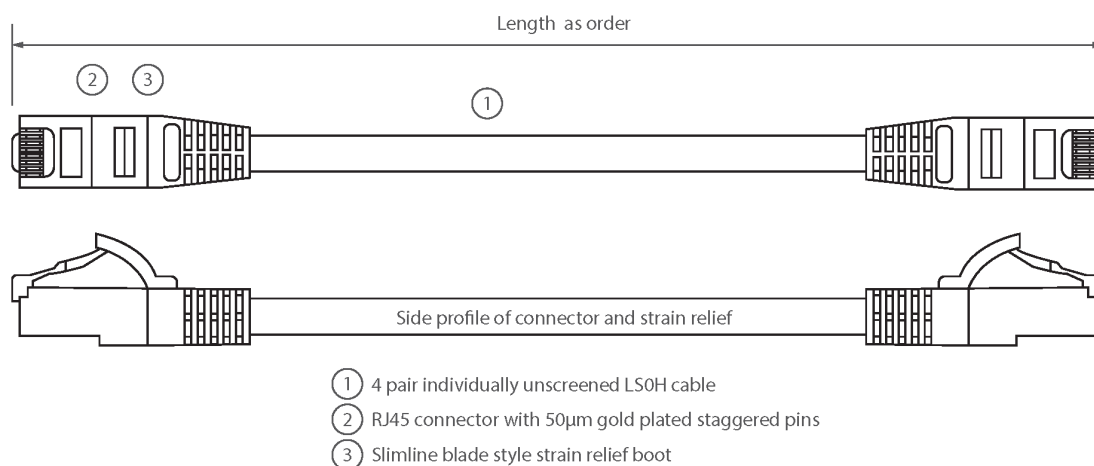

✕ Individually packaged

✕ "Stepped" RJ45 connector pins

✕ T568B wiring

✕ CIBSE TM65 Embodied Carbon: 1.163 kg CO2e

Product Overview

Excel Category 6 U/UTP patch leads are manufactured and tested to ISO 11801, EN 50173 & TIA/EIA 568 requirements for patch cord assemblies and provide optimum performance levels for structured cabling installations.

Product Specifications

Feature	Values
Cable type	U/UTP
Category	6
Length	7 m
Type of connector connection 1	RJ45 8(8)
Type of connector connection 2	RJ45 8(8)
Outer sheath colour	Green
Strain relief boot	Moulded-on
Lockable	no
Strain relief boot colour	Green
Flame retardant version	yes

Excel Cat6 Patch Lead U/UTP Unshielded LSOH Blade Booted 7 m Green

Item Code: 100-424

excel
without compromise.

Cable construction	1x4
AWG-size	24
Pin assignment	1:1

Product drawing

Standards

Applicable standard	Detail
ISO/IEC 11801-1:2017	Information technology - Generic cabling for customer premises: Part 1 General Requirements
EN 50173-1:2018	Information technology. Generic cabling systems - General requirements
ANSI/TIA 568-2.D	Balanced Twisted-Pair Telecommunications Cabling and Components Standards
IEC 61156-5:2009+AMD1:2012 CSV	Multicore and symmetrical pair/quad cables for digital communications - Part 5: Symmetrical pair/quad cables with transmission characteristics up to 1 000 MHz - Horizontal floor wiring - Sectional specification
IEC 60332-1-2:2004	Tests on electric and optical fibre cables under fire conditions. Test for vertical flame propagation for a single insulated wire or cable. Procedure for 1 kW pre-mixed flame
IEC 61034-2:2005+A1:2013	Measurement of smoke density of cables burning under defined conditions - Part 2: Test procedure and requirements