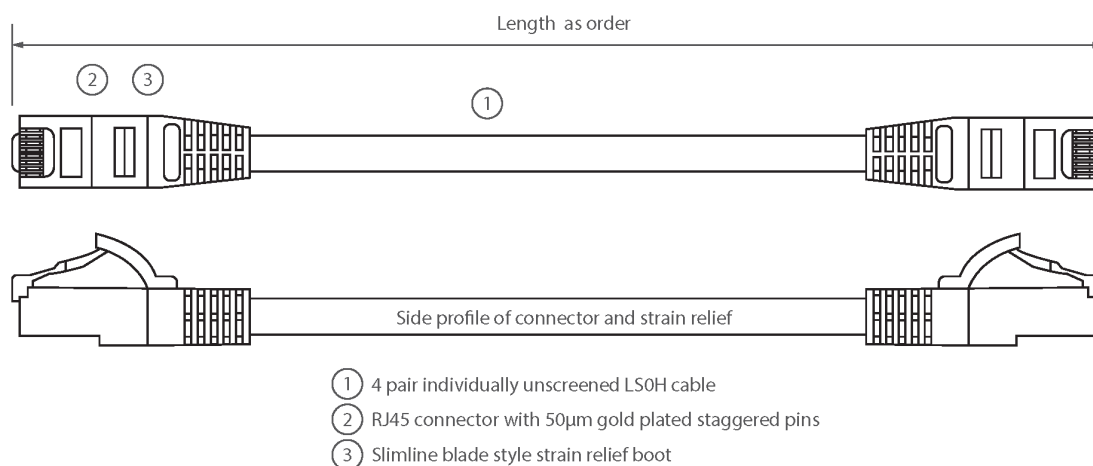

✕ Individually packaged

✕ "Stepped" RJ45 connector pins

✕ T568B wiring

✕ CIBSE TM65 Embodied Carbon: 1.163 kg CO2e

Product Overview

Excel Category 6 U/UTP patch leads are manufactured and tested to ISO 11801, EN 50173 & TIA/EIA 568 requirements for patch cord assemblies and provide optimum performance levels for structured cabling installations.

Product Specifications

Feature	Values
Cable type	U/UTP
Category	6
Length	7 m
Type of connector connection 1	RJ45 8(8)
Type of connector connection 2	RJ45 8(8)
Outer sheath colour	Green
Strain relief boot	Moulded-on
Lockable	no
Strain relief boot colour	Green
Flame retardant version	yes

Excel Cat6 Patch Lead U/UTP Unshielded LSOH Blade Booted 7 m Green

Item Code: 100-424

excel
without compromise.

Cable construction	1x4
AWG-size	24
Pin assignment	1:1

Product drawing

Standards

Applicable standard	Detail
ISO/IEC 11801-1:2017	Information technology - Generic cabling for customer premises: Part 1 General Requirements
EN 50173-1:2018	Information technology. Generic cabling systems - General requirements
ANSI/TIA 568-2.D	Balanced Twisted-Pair Telecommunications Cabling and Components Standards
IEC 61156-5:2009+AMD1:2012 CSV	Multicore and symmetrical pair/quad cables for digital communications - Part 5: Symmetrical pair/quad cables with transmission characteristics up to 1 000 MHz - Horizontal floor wiring - Sectional specification
IEC 60332-1-2:2004	Tests on electric and optical fibre cables under fire conditions. Test for vertical flame propagation for a single insulated wire or cable. Procedure for 1 kW pre-mixed flame
IEC 61034-2:2005+A1:2013	Measurement of smoke density of cables burning under defined conditions - Part 2: Test procedure and requirements