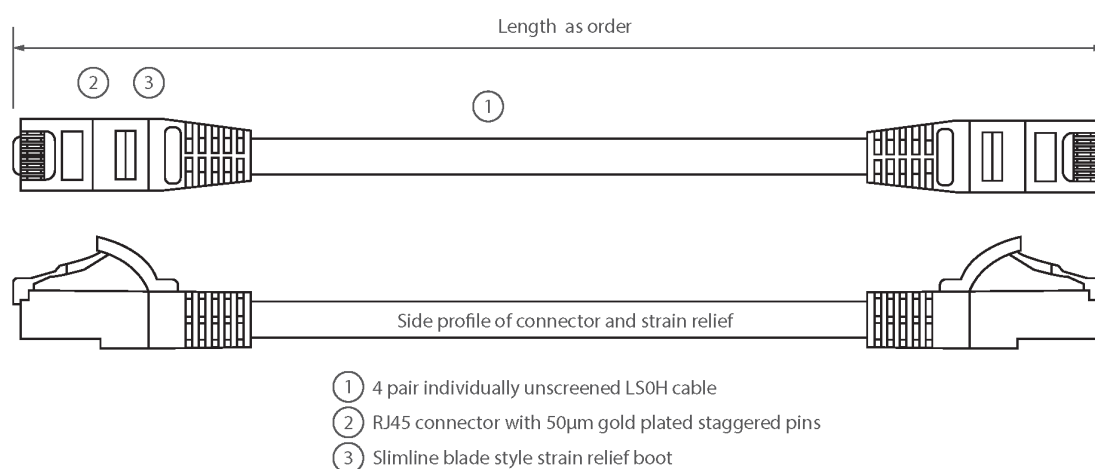

✕ Blade style "slimline" moulded strain relief boot with clip protector

✕ LSOH outer sheath

✕ Individually packaged

Product Overview

Excel Category 6 U/UTP patch leads are manufactured and tested to ISO 11801, EN 50173 & TIA/EIA 568 requirements for patch cord assemblies and provide optimum performance levels for structured cabling installations.

Product Specifications

Feature	Values
Cable type	U/UTP
Category	6
Length	7 m
Type of connector connection 1	RJ45 8(8)
Type of connector connection 2	RJ45 8(8)
Outer sheath colour	Yellow
Strain relief boot	Moulded-on
Lockable	no
Strain relief boot colour	Yellow
Flame retardant version	yes

Excel Cat6 Patch Lead U/UTP Unshielded LSOH Blade Booted 7 m Yellow

Item Code: 100-425

Cable construction	1x4
AWG-size	24
Pin assignment	1:1

Product drawing

Standards

Applicable standard	Detail
ISO/IEC 11801-1:2017	Information technology - Generic cabling for customer premises: Part 1 General Requirements
EN 50173-1:2018	Information technology. Generic cabling systems - General requirements
ANSI/TIA 568-2.D	Balanced Twisted-Pair Telecommunications Cabling and Components Standards
IEC 61156-5:2009+AMD1:2012 CSV	Multicore and symmetrical pair/quad cables for digital communications - Part 5: Symmetrical pair/quad cables with transmission characteristics up to 1 000 MHz - Horizontal floor wiring - Sectional specification
IEC 60332-1-2:2004	Tests on electric and optical fibre cables under fire conditions. Test for vertical flame propagation for a single insulated wire or cable. Procedure for 1 kW pre-mixed flame
IEC 61034-2:2005+A1:2013	Measurement of smoke density of cables burning under defined conditions - Part 2: Test procedure and requirements