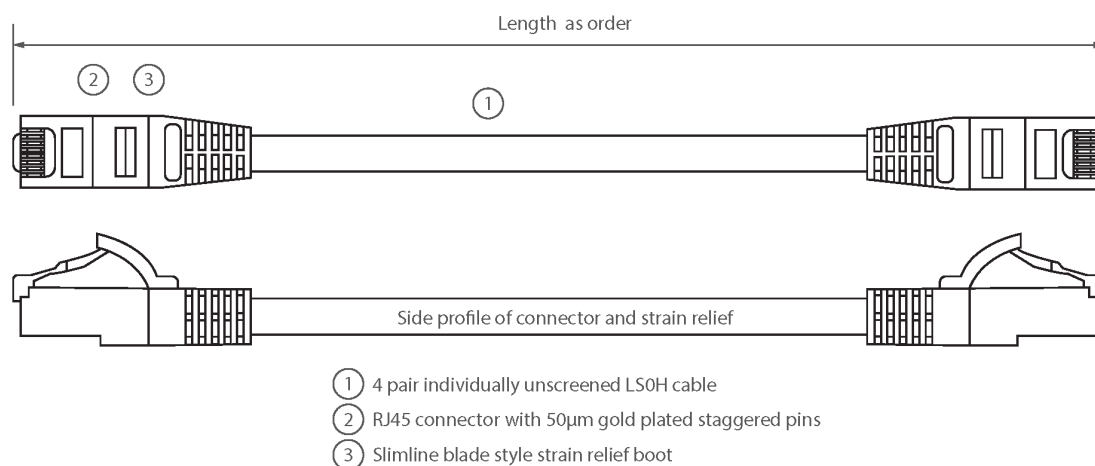

✕ Blade style "slimline" moulded strain relief boot with clip protector

✕ LSOH outer sheath

✕ Individually packaged

Product Overview

Excel Category 6 U/UTP patch leads are manufactured and tested to ISO 11801, EN 50173 & TIA/EIA 568 requirements for patch cord assemblies and provide optimum performance levels for structured cabling installations.

Product Specifications

Feature	Values
Cable type	U/UTP
Category	6
Length	7 m
Type of connector connection 1	RJ45 8(8)
Type of connector connection 2	RJ45 8(8)
Outer sheath colour	Yellow
Strain relief boot	Moulded-on
Lockable	no
Strain relief boot colour	Yellow
Flame retardant version	yes

Excel Cat6 Patch Lead U/UTP Unshielded LSOH Blade Booted 7 m Yellow

Item Code: 100-425

excel
without compromise.

Cable construction	1x4
AWG-size	24
Pin assignment	1:1

Product drawing

Standards

Applicable standard	Detail
ISO/IEC 11801-1:2017	Information technology - Generic cabling for customer premises: Part 1 General Requirements
EN 50173-1:2018	Information technology. Generic cabling systems - General requirements
ANSI/TIA 568-2.D	Balanced Twisted-Pair Telecommunications Cabling and Components Standards
IEC 61156-5:2009+AMD1:2012 CSV	Multicore and symmetrical pair/quad cables for digital communications - Part 5: Symmetrical pair/quad cables with transmission characteristics up to 1 000 MHz - Horizontal floor wiring - Sectional specification
IEC 60332-1-2:2004	Tests on electric and optical fibre cables under fire conditions. Test for vertical flame propagation for a single insulated wire or cable. Procedure for 1 kW pre-mixed flame
IEC 61034-2:2005+A1:2013	Measurement of smoke density of cables burning under defined conditions - Part 2: Test procedure and requirements