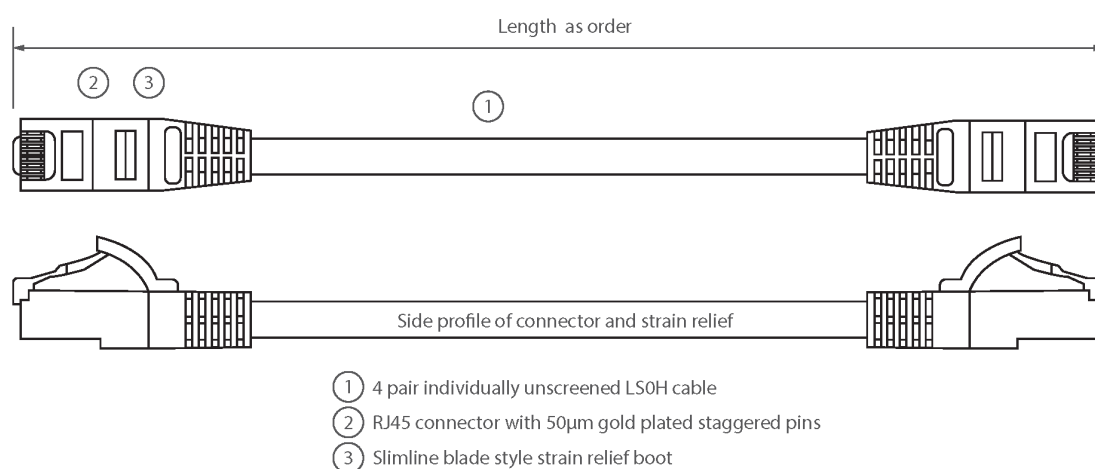

✘ Individually packaged

✘ "Stepped" RJ45 connector pins

✘ T568B wiring

✘ CIBSE TM65 Embodied Carbon: 0.203 kg CO2e

Product Overview

Excel Category 6 U/UTP patch leads are manufactured and tested to ISO 11801, EN 50173 & TIA/EIA 568 requirements for patch cord assemblies and provide optimum performance levels for structured cabling installations.

Product Specifications

Feature	Values
Cable type	U/UTP
Category	6
Length	1 m
Type of connector connection 1	RJ45 8(8)
Type of connector connection 2	RJ45 8(8)
Outer sheath colour	Orange
Strain relief boot	Moulded-on
Lockable	no
Strain relief boot colour	Orange
Flame retardant version	yes

Excel Cat6 Patch Lead U/UTP Unshielded LSOH Blade Booted 1 m Orange

Item Code: 100-426

excel
without compromise.

Cable construction	1x4
AWG-size	24
Pin assignment	1:1

Product drawing

Standards

Applicable standard	Detail
ISO/IEC 11801-1:2017	Information technology - Generic cabling for customer premises: Part 1 General Requirements
EN 50173-1:2018	Information technology. Generic cabling systems - General requirements
ANSI/TIA 568-2.D	Balanced Twisted-Pair Telecommunications Cabling and Components Standards
IEC 61156-5:2009+AMD1:2012 CSV	Multicore and symmetrical pair/quad cables for digital communications - Part 5: Symmetrical pair/quad cables with transmission characteristics up to 1 000 MHz - Horizontal floor wiring - Sectional specification
IEC 60332-1-2:2004	Tests on electric and optical fibre cables under fire conditions. Test for vertical flame propagation for a single insulated wire or cable. Procedure for 1 kW pre-mixed flame
IEC 61034-2:2005+A1:2013	Measurement of smoke density of cables burning under defined conditions - Part 2: Test procedure and requirements