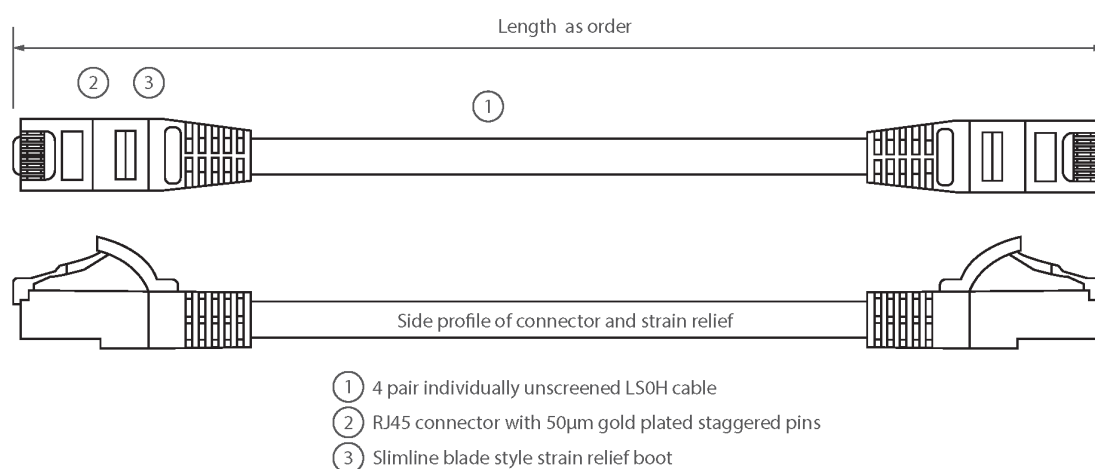

✘ Individually packaged

✘ "Stepped" RJ45 connector pins

✘ T568B wiring

✘ CIBSE TM65 Embodied Carbon: 0.363 kg CO2e

Product Overview

Excel Category 6 U/UTP patch leads are manufactured and tested to ISO 11801, EN 50173 & TIA/EIA 568 requirements for patch cord assemblies and provide optimum performance levels for structured cabling installations.

Product Specifications

Feature	Values
Cable type	U/UTP
Category	6
Length	2 m
Type of connector connection 1	RJ45 8(8)
Type of connector connection 2	RJ45 8(8)
Outer sheath colour	Orange
Strain relief boot	Moulded-on
Lockable	no
Strain relief boot colour	Orange
Flame retardant version	yes

Excel Cat6 Patch Lead U/UTP Unshielded LSOH Blade Booted 2 m Orange

Item Code: 100-427

Cable construction	1x4
AWG-size	24
Pin assignment	1:1

Product drawing

Standards

Applicable standard	Detail
ISO/IEC 11801-1:2017	Information technology - Generic cabling for customer premises: Part 1 General Requirements
EN 50173-1:2018	Information technology. Generic cabling systems - General requirements
ANSI/TIA 568-2.D	Balanced Twisted-Pair Telecommunications Cabling and Components Standards
IEC 61156-5:2009+AMD1:2012 CSV	Multicore and symmetrical pair/quad cables for digital communications - Part 5: Symmetrical pair/quad cables with transmission characteristics up to 1 000 MHz - Horizontal floor wiring - Sectional specification
IEC 60332-1-2:2004	Tests on electric and optical fibre cables under fire conditions. Test for vertical flame propagation for a single insulated wire or cable. Procedure for 1 kW pre-mixed flame
IEC 61034-2:2005+A1:2013	Measurement of smoke density of cables burning under defined conditions - Part 2: Test procedure and requirements