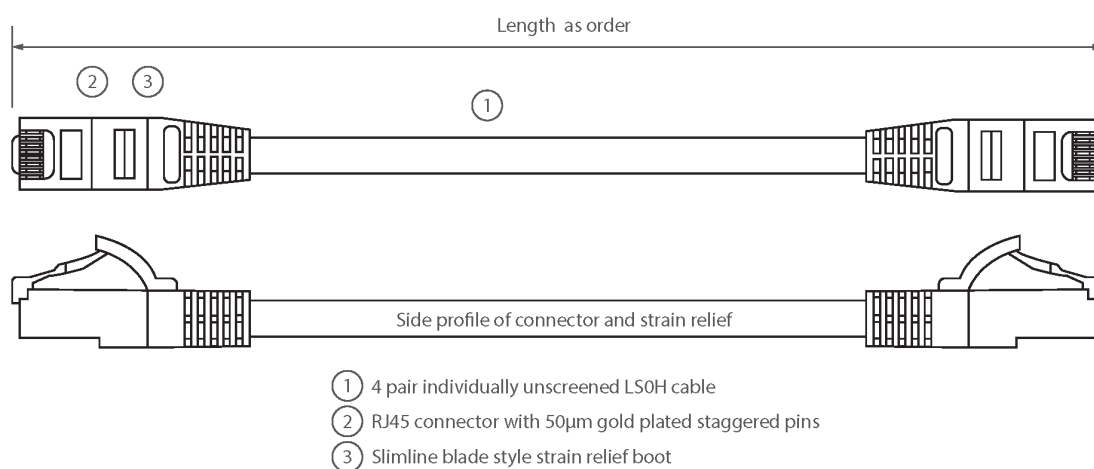

Individually packaged

"Stepped" RJ45 connector pins

T568B wiring

CIBSE TM65 Embodied Carbon: 0.363 kg CO2e

Product Overview

Excel Category 6 U/UTP patch leads are manufactured and tested to ISO 11801, EN 50173 & TIA/EIA 568 requirements for patch cord assemblies and provide optimum performance levels for structured cabling installations.

Product Specifications

Feature	Values
Cable type	U/UTP
Category	6
Length	2 m
Type of connector connection 1	RJ45 8(8)
Type of connector connection 2	RJ45 8(8)
Outer sheath colour	Orange
Strain relief boot	Moulded-on
Lockable	no
Strain relief boot colour	Orange

Excel Cat6 Patch Lead U/UTP Unshielded LSOH Blade Booted 2 m Orange

Item Code: 100-427

excel
without compromise.

Flame retardant version	yes
Cable construction	1x4
AWG-size	24
Pin assignment	1:1

Product drawing