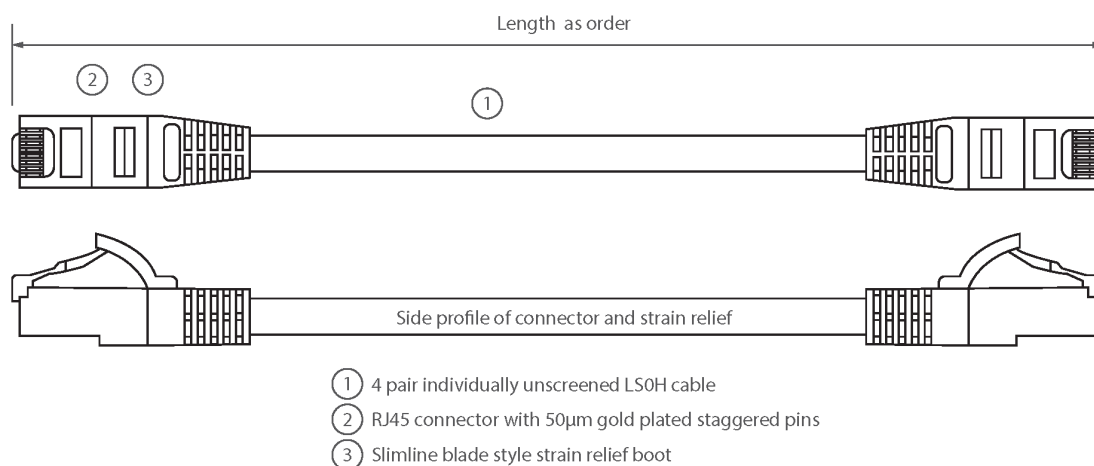

✕ Individually packaged

✕ "Stepped" RJ45 connector pins

✕ T568B wiring

✕ CIBSE TM65 Embodied Carbon: 0.522 kg CO2e

Product Overview

Excel Category 6 U/UTP patch leads are manufactured and tested to ISO 11801, EN 50173 & TIA/EIA 568 requirements for patch cord assemblies and provide optimum performance levels for structured cabling installations.

Product Specifications

Feature	Values
Cable type	U/UTP
Category	6
Length	3 m
Type of connector connection 1	RJ45 8(8)
Type of connector connection 2	RJ45 8(8)
Outer sheath colour	Orange
Strain relief boot	Moulded-on
Lockable	no
Strain relief boot colour	Orange
Flame retardant version	yes

Excel Cat6 Patch Lead U/UTP Unshielded LSOH Blade Booted 3 m Orange

Item Code: 100-428

excel
without compromise.

Cable construction	1x4
AWG-size	24
Pin assignment	1:1

Product drawing

Standards

Applicable standard	Detail
ISO/IEC 11801-1:2017	Information technology - Generic cabling for customer premises: Part 1 General Requirements
EN 50173-1:2018	Information technology. Generic cabling systems - General requirements
ANSI/TIA 568-2.D	Balanced Twisted-Pair Telecommunications Cabling and Components Standards
IEC 61156-5:2009+AMD1:2012 CSV	Multicore and symmetrical pair/quad cables for digital communications - Part 5: Symmetrical pair/quad cables with transmission characteristics up to 1 000 MHz - Horizontal floor wiring - Sectional specification
IEC 60332-1-2:2004	Tests on electric and optical fibre cables under fire conditions. Test for vertical flame propagation for a single insulated wire or cable. Procedure for 1 kW pre-mixed flame
IEC 61034-2:2005+A1:2013	Measurement of smoke density of cables burning under defined conditions - Part 2: Test procedure and requirements