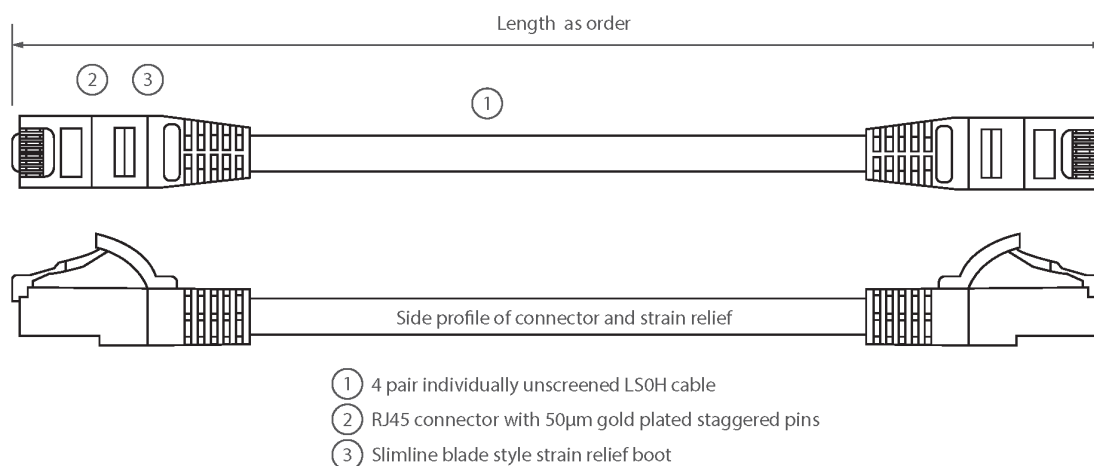

Product Overview

Excel Category 6 U/UTP patch leads are manufactured and tested to ISO 11801, EN 50173 & TIA/EIA 568 requirements for patch cord assemblies and provide optimum performance levels for structured cabling installations.

Product Specifications

Feature	Values
Cable type	U/UTP
Category	6
Length	5 m
Type of connector connection 1	RJ45 8(8)
Type of connector connection 2	RJ45 8(8)
Outer sheath colour	Orange
Strain relief boot	Moulded-on
Lockable	no
Strain relief boot colour	Orange
Flame retardant version	yes

Excel Cat6 Patch Lead U/UTP Unshielded LSOH Blade Booted 5 m Orange

Item Code: 100-429

excel
without compromise.

Cable construction	1x4
AWG-size	24
Pin assignment	1:1

Product drawing

Standards

Applicable standard	Detail
ISO/IEC 11801-1:2017	Information technology - Generic cabling for customer premises: Part 1 General Requirements
EN 50173-1:2018	Information technology. Generic cabling systems - General requirements
ANSI/TIA 568-2.D	Balanced Twisted-Pair Telecommunications Cabling and Components Standards
IEC 61156-5:2009+AMD1:2012 CSV	Multicore and symmetrical pair/quad cables for digital communications - Part 5: Symmetrical pair/quad cables with transmission characteristics up to 1 000 MHz - Horizontal floor wiring - Sectional specification
IEC 60332-1-2:2004	Tests on electric and optical fibre cables under fire conditions. Test for vertical flame propagation for a single insulated wire or cable. Procedure for 1 kW pre-mixed flame
IEC 61034-2:2005+A1:2013	Measurement of smoke density of cables burning under defined conditions - Part 2: Test procedure and requirements