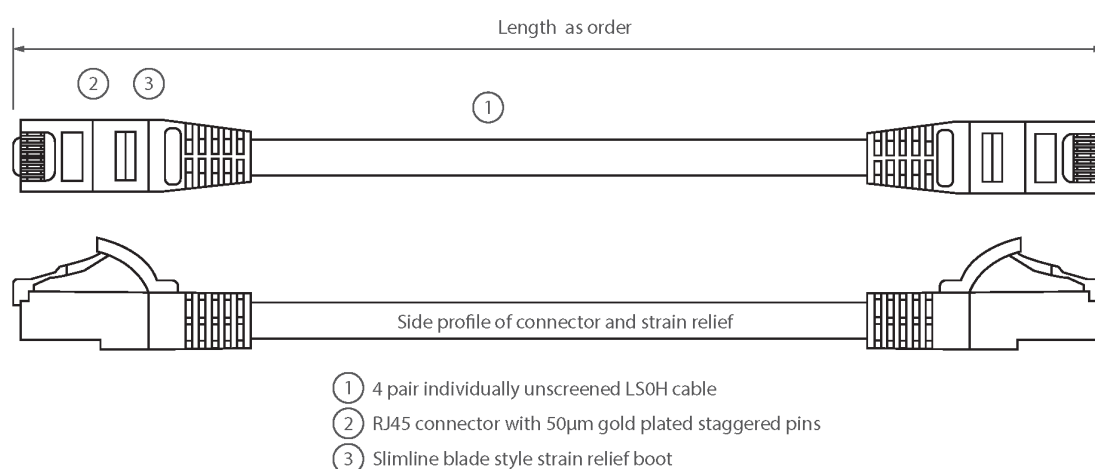

Individually packaged

"Stepped" RJ45 connector pins

T568B wiring

CIBSE TM65 Embodied Carbon: 0.842 kg CO2e

Product Overview

Excel Category 6 U/UTP patch leads are manufactured and tested to ISO 11801, EN 50173 & TIA/EIA 568 requirements for patch cord assemblies and provide optimum performance levels for structured cabling installations.

Product Specifications

Feature	Values
Cable type	U/UTP
Category	6
Length	5 m
Type of connector connection 1	RJ45 8(8)
Type of connector connection 2	RJ45 8(8)
Outer sheath colour	Orange
Strain relief boot	Moulded-on
Lockable	no
Strain relief boot colour	Orange

Excel Cat6 Patch Lead U/UTP Unshielded LSOH Blade Booted 5 m Orange

Item Code: 100-429

excel
without compromise.

Flame retardant version	yes
Cable construction	1x4
AWG-size	24
Pin assignment	1:1

Product drawing