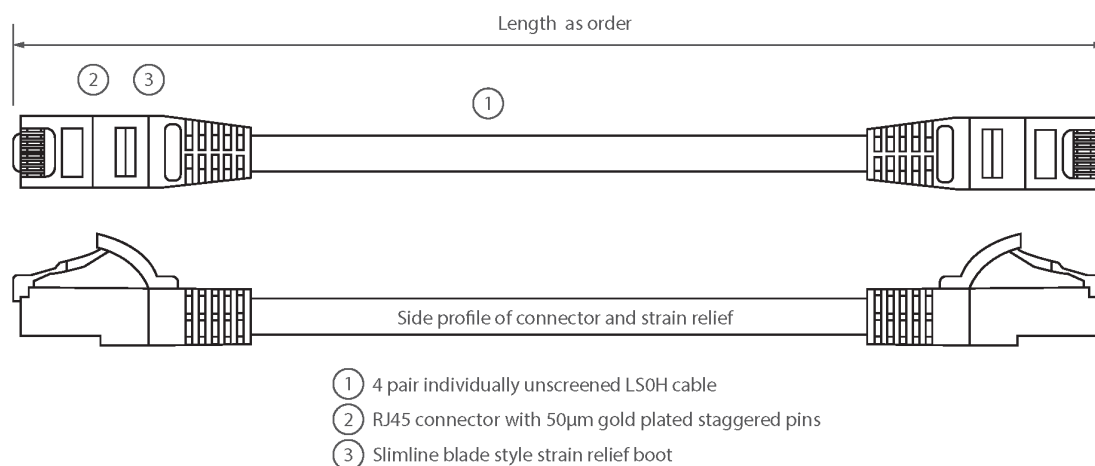

✕ Individually packaged

✕ "Stepped" RJ45 connector pins

✕ T568B wiring

✕ CIBSE TM65 Embodied Carbon: 2.443 kg CO2e

Product Overview

Excel Category 6 U/UTP patch leads are manufactured and tested to ISO 11801, EN 50173 & TIA/EIA 568 requirements for patch cord assemblies and provide optimum performance levels for structured cabling installations.

Product Specifications

Feature	Values
Cable type	U/UTP
Category	6
Length	15 m
Type of connector connection 1	RJ45 8(8)
Type of connector connection 2	RJ45 8(8)
Outer sheath colour	Orange
Strain relief boot	Moulded-on
Lockable	no
Strain relief boot colour	Orange
Flame retardant version	yes

Excel Cat6 Patch Lead U/UTP Unshielded LSOH Blade Booted 15 m Orange

Item Code: 100-431

excel
without compromise.

Cable construction	1x4
AWG-size	24
Pin assignment	1:1

Product drawing

Standards

Applicable standard	Detail
ISO/IEC 11801-1:2017	Information technology - Generic cabling for customer premises: Part 1 General Requirements
EN 50173-1:2018	Information technology. Generic cabling systems - General requirements
ANSI/TIA 568-2.D	Balanced Twisted-Pair Telecommunications Cabling and Components Standards
IEC 61156-5:2009+AMD1:2012 CSV	Multicore and symmetrical pair/quad cables for digital communications - Part 5: Symmetrical pair/quad cables with transmission characteristics up to 1 000 MHz - Horizontal floor wiring - Sectional specification
IEC 60332-1-2:2004	Tests on electric and optical fibre cables under fire conditions. Test for vertical flame propagation for a single insulated wire or cable. Procedure for 1 kW pre-mixed flame
IEC 61034-2:2005+A1:2013	Measurement of smoke density of cables burning under defined conditions - Part 2: Test procedure and requirements