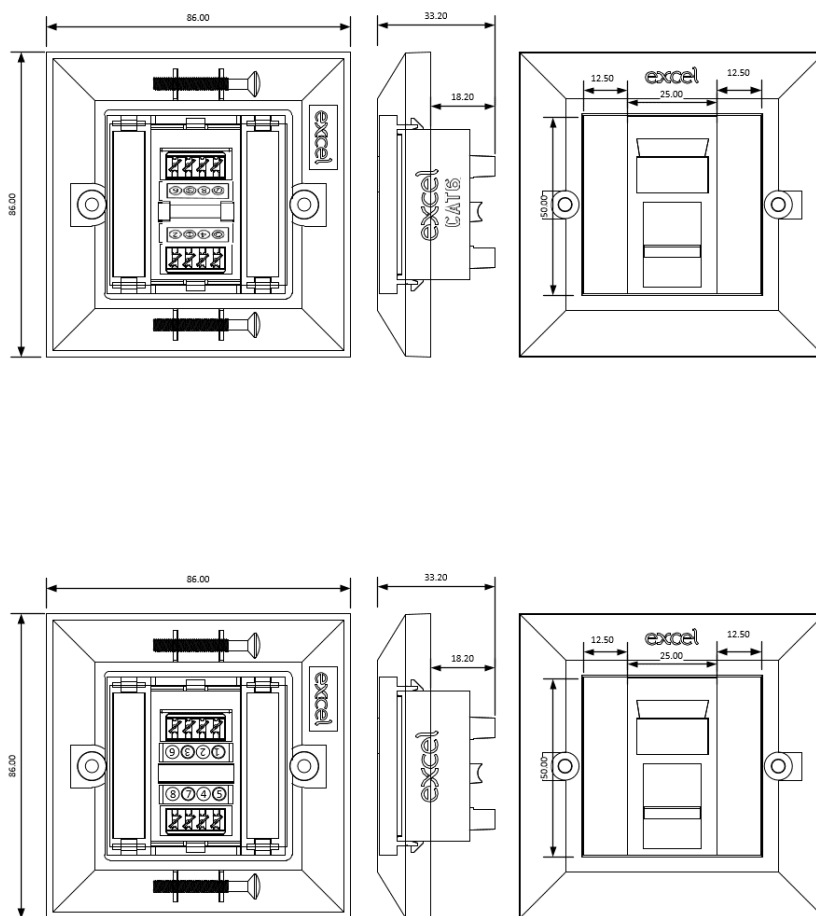

Product Overview

Excel Pre Loaded Single Gang Faceplates consist of two single modules (100-300) and an Excel bevelled faceplate (100-712). These plates save time and money by reducing on site installation and assembly time.

Excel Cat6 (UTP) Unscreened Dual RJ45 Modules White c/w Single Gang Bevelled Plate

Item Code: 100-433

excel
without compromise.

Width of device 85 mm

Height of device 85 mm

Product drawings

Standards

Applicable standard