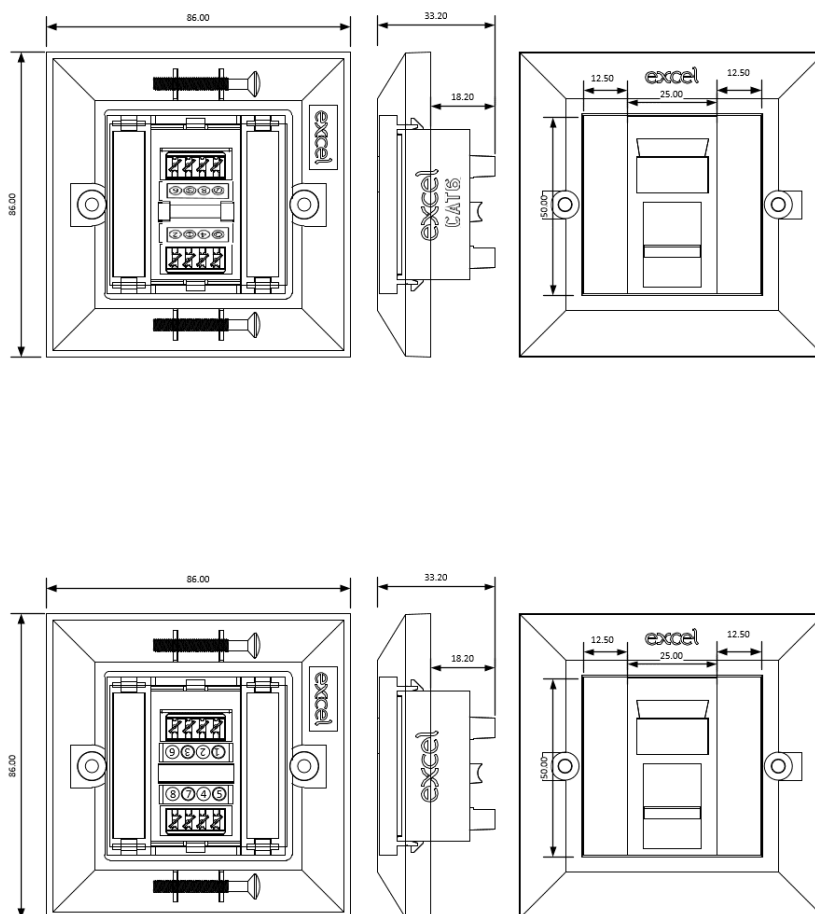

Product Overview

Excel Pre Loaded Single Gang Faceplates consist of two single modules (100-300) and an Excel bevelled faceplate (100-712). These plates save time and money by reducing on site installation and assembly time.

Excel Cat6 (UTP) Unscreened Dual RJ45 Modules White c/w Single Gang Bevelled Plate

Item Code: 100-433

excel
without compromise.

Width of device 85 mm

Height of device 85 mm

Product drawings

Standards

Applicable standard