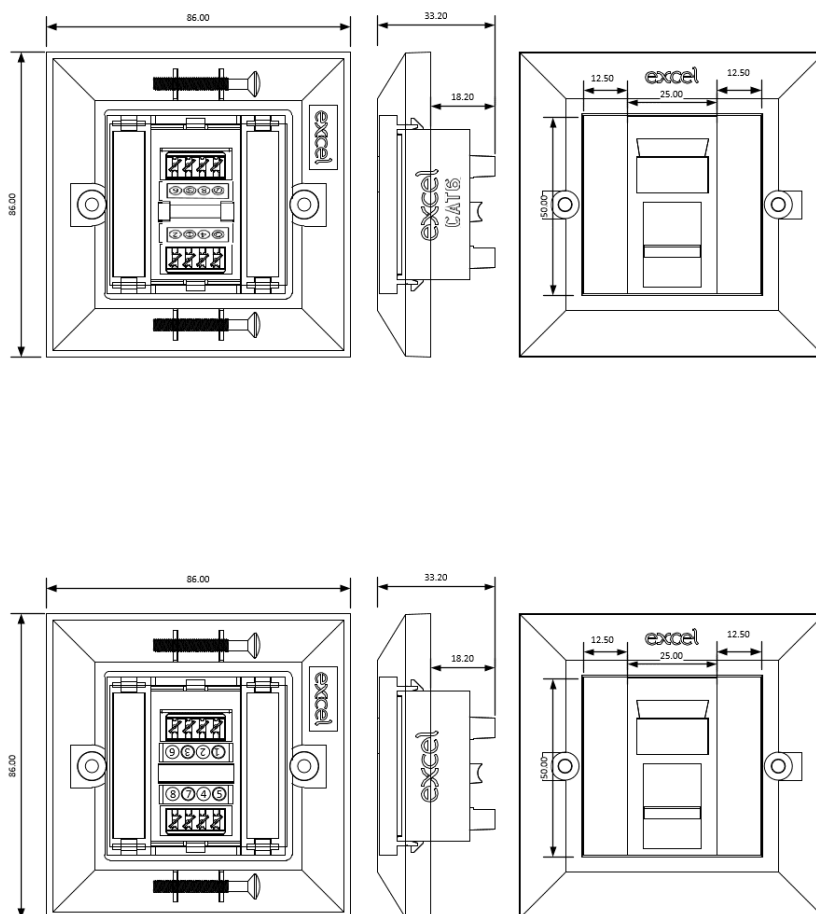

## Product Overview

Excel Pre Loaded Single Gang Faceplates consist of a single module (100-300) and an Excel bevelled faceplate (100-712), with blanks. These plates save time and money by reducing on site installation and assembly time.

# Excel Cat6 (UTP) Unscreened Single RJ45 Module White c/w Single Gang Bevelled Plate & Blanks

**excel**  
without compromise.

Item Code: 100-434

Width of device 85 mm

Height of device 85 mm

## Product drawings