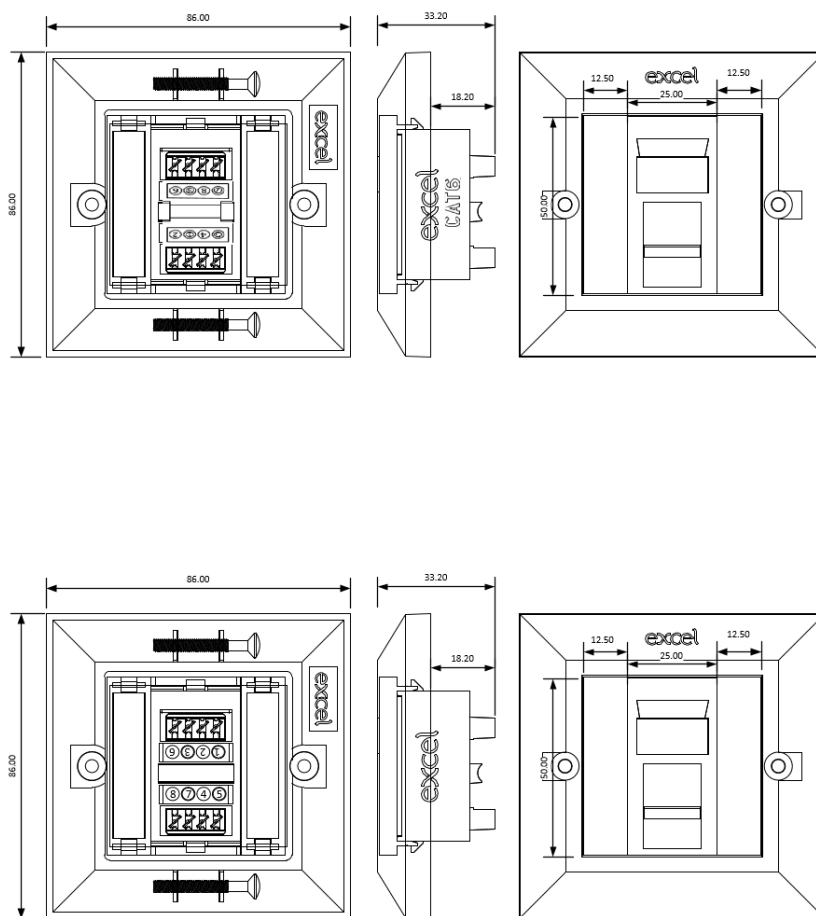

## Product Overview

Excel Pre Loaded Single Gang Faceplates consist of a single module (100-300) and an Excel bevelled faceplate (100-712), with blanks. These plates save time and money by reducing on site installation and assembly time.

# Excel Cat6 (UTP) Unscreened Single RJ45 Module White c/w Single Gang Bevelled Plate & Blanks

**excel**  
without compromise.

Item Code: 100-434

Width of device 85 mm

Height of device 85 mm

## Product drawings