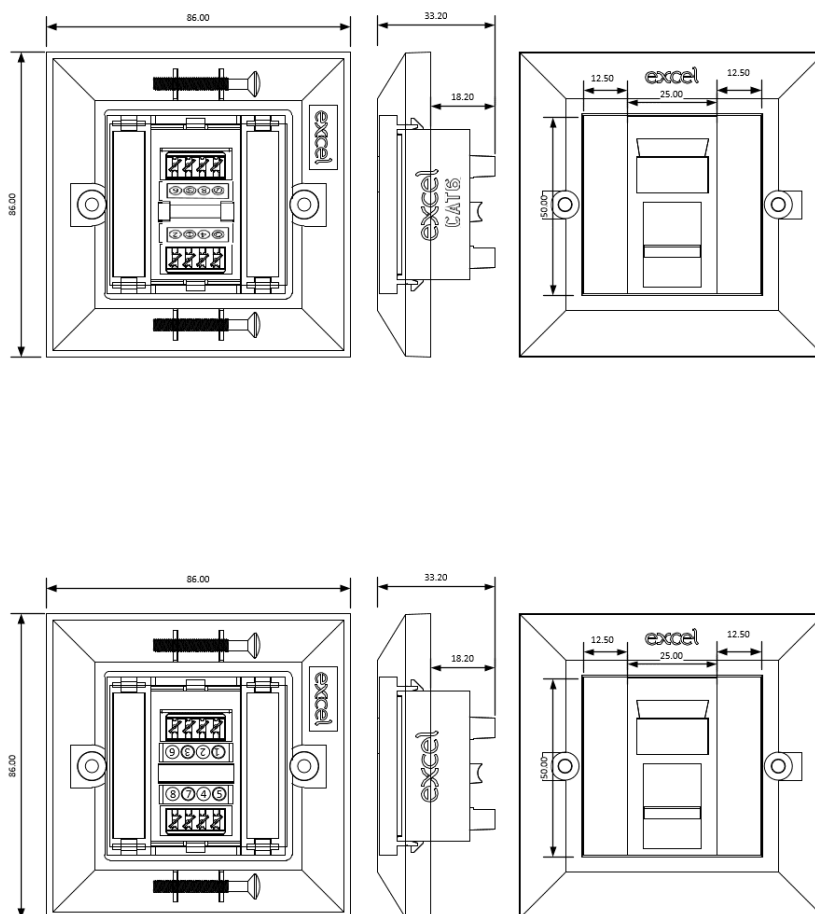

✕ Built in slide label system

Product Overview

Excel Pre Loaded Single Gang Faceplates consist of a single module (100-300) and an Excel bevelled faceplate (100-712), with blanks. These plates save time and money by reducing on site installation and assembly time.

Excel Cat6 (UTP) Unscreened Single RJ45 Module White c/w Single Gang Bevelled Plate & Blanks

Item Code: 100-434

Width of device 85 mm

Height of device 85 mm

Product drawings

Standards

Applicable standard

ISO/IEC 11801:2011 (Ed 2.2)