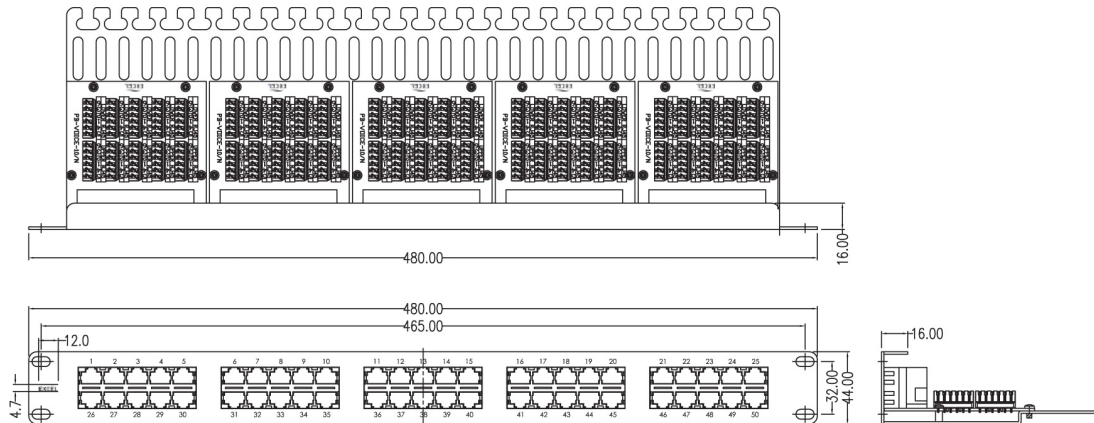

A standard 1U panel frame is populated with up to 60 ports ? 50 and 25 port options are also available. Each style of panel has an integral rear cable management tray positioned at a right angle to the panel front. As well as providing a stress free area in which to dress the multiple pairs, the tray also houses the LSA compatible termination blocks which accept 22 to 26 AWG cable.

The 25 and 50 Port Patch Panels support 3 pair connectivity per port and the 60 Port Patch Panels supports 2 pair connectivity. Although two pair circuits are most common, allowing for 100 pair links to be terminated across a standard 50 port 1U panel.

## Product Specifications

Feature	Values
Number of ports - loaded	60
Type of connector	RJ45 8(8)
Shielded	no
Category	Voice
Connection type	LSA
Number of rack units (RU)	1
Colour	Black
Mounting method	482.6 mm (19 inch) mounting
Height	44 mm

## Product drawing