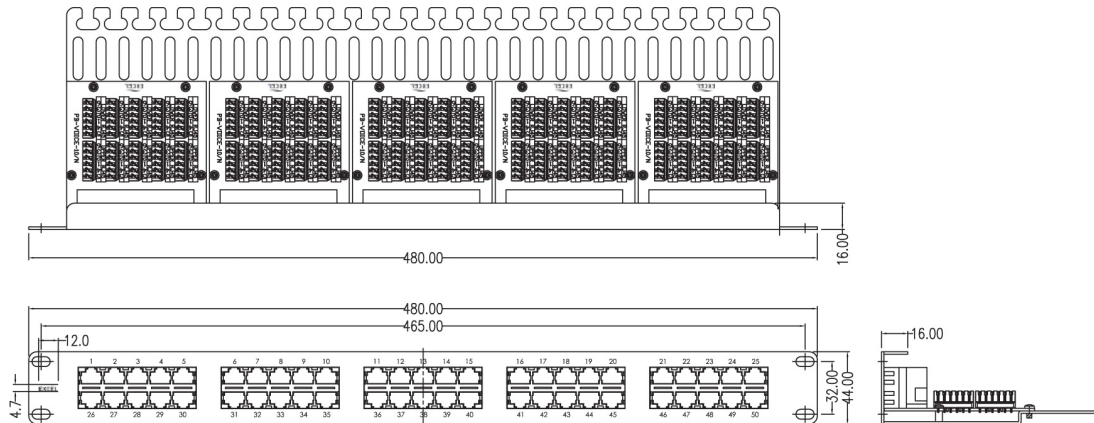

Excel Voice 60 Port 2-Pair RJ45 Patch Panel 1U Black

Item Code: 100-463

excel
without compromise.

Width

480 mm

Product drawing

Standards

Applicable standard	Detail
Directive 2011/65/EU (RoHS II)	Restriction of the Use of Certain Hazardous Substances in Electrical and Electronic Equipment — compliant. Applies within EU member states).
Directive (EU) 2015/863 (RoHS III)	Amending Directive 2011/65/EU to add four phthalates (DEHP, BBP, DBP, DIBP) to Annex II — compliant.
Directive 2008/98/EC (WFD)	Waste Framework Directive — compliant. Implemented in the UK through the Waste (England and Wales) Regulations 2011 (SI 2011 No. 988).
ECHA SCIP Database	Compliant; product does not contain SVHCs (Substances of Very High Concern) as defined under REACH Article 33(1). Submission obligations met under EU REACH and UK REACH.
Regulation (EU) 2019/1021 (POPs)	EU Regulation on Persistent Organic Pollutants — compliant. For Great Britain, compliance is aligned with the Persistent Organic Pollutants (Amendment) (EU Exit) Regulations 2020 (SI 2020 No. 1355).
UK SI 2012 No. 3032	The Restriction of the Use of Certain Hazardous Substances in Electrical and Electronic Equipment Regulations 2012 (UK RoHS) — compliant for Great Britain. Retained EU law, as amended by the Product Safety and Metrology (Amendment etc.) (EU Exit) Regulations 2019.