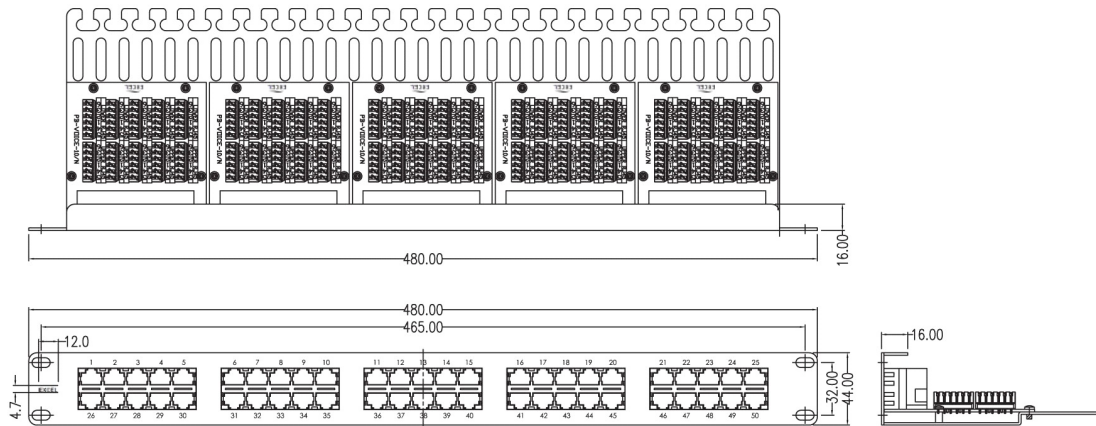

Excel Voice 60 Port 2-Pair RJ45 Patch Panel 1U Black

Item Code: 100-463

Product drawing

Standards

Applicable standard	Detail
RoHS-II/-III (2011/65/EU & 2015/863): 2023	Our products, demonstrate full adherence to the regulatory stipulations of the EU Directive 2011/65/EU (RoHS-II) and its corresponding delegated directive 2015/863 (RoHS-III).
WFD: 2023	Compliant to Waste Framework Directive
SCIP: 2023	Compliant - Does Not Contain Substances of Concern In articles as such or in complex objects (Products)
POPs (EU) No 2019/1021	EU Regulation for the restriction of Persistent Organic Pollutants.

Part Number Table

Part Number	Description
100-463	Excel Voice 60 Port 2-Pair RJ45 Patch Panel 1U Black
100-464	Excel Voice 50 Port 3-Pair RJ45 Patch Panel 1U Black
100-465	Excel Voice 25 Port 3-Pair RJ45 Patch Panel 1U Black

Excel is a world class premium performing end to end infrastructure solution designed, Manufactured, supported and delivered without compromise.

Contact us at sales@excel-networking.com

E&OE. Excel is a registered trade name of Mayflex Holdings Ltd.