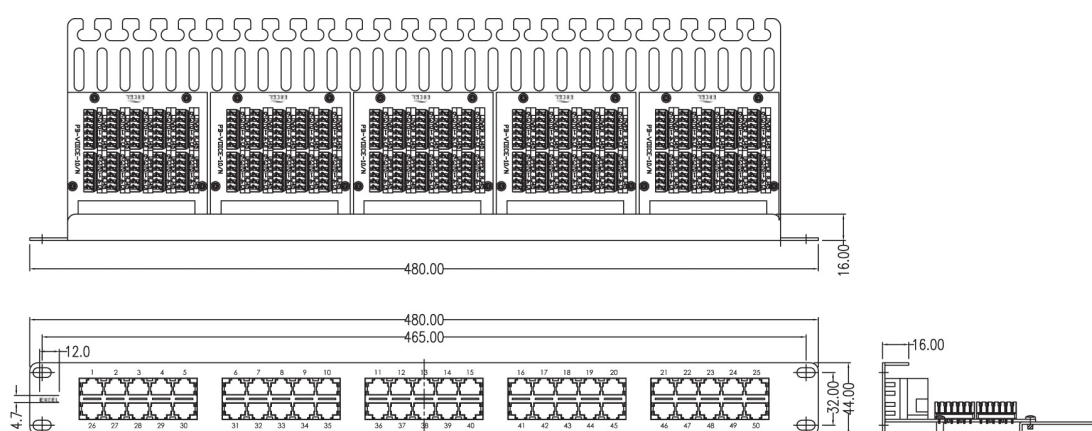

Excel Voice 50 Port 3-Pair RJ45 Patch Panel 1U Black

Item Code: 100-464

excel
without compromise.

Colour	Black
Mounting method	482.6 mm (19 inch) mounting
Height	44 mm
Width	480 mm

Product drawing

Standards

Applicable standard	Detail
Directive 2011/65/EU (RoHS II)	Restriction of the Use of Certain Hazardous Substances in Electrical and Electronic Equipment — compliant. Applies within EU member states).
Directive (EU) 2015/863 (RoHS III)	Amending Directive 2011/65/EU to add four phthalates (DEHP, BBP, DBP, DIBP) to Annex II — compliant.
Directive 2008/98/EC (WFD)	Waste Framework Directive — compliant. Implemented in the UK through the Waste (England and Wales) Regulations 2011 (SI 2011 No. 988).
ECHA SCIP Database	Compliant; product does not contain SVHCs (Substances of Very High Concern) as defined under REACH Article 33(1). Submission obligations met under EU REACH and UK REACH.
Regulation (EU) 2019/1021 (POPs)	EU Regulation on Persistent Organic Pollutants — compliant. For Great Britain, compliance is aligned with the Persistent Organic Pollutants (Amendment) (EU Exit) Regulations 2020 (SI 2020 No. 1355).
UK SI 2012 No. 3032	The Restriction of the Use of Certain Hazardous Substances in Electrical and Electronic Equipment Regulations 2012 (UK RoHS) — compliant for Great