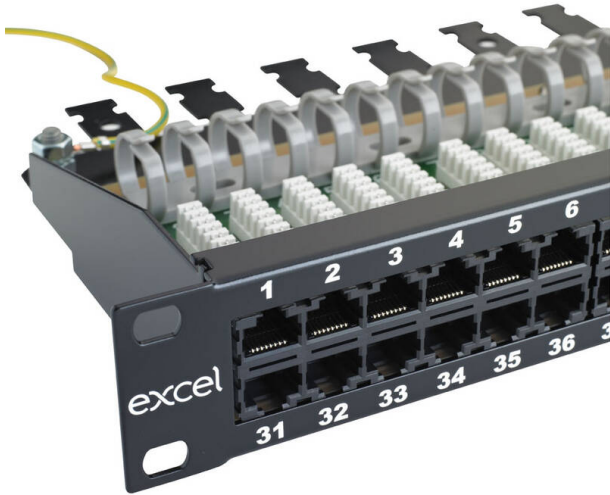

# Excel Voice 50 Port 3-Pair RJ45 Patch Panel 1U Black

Item Code: 100-464

excel  
without compromise.

✕ High port density design

✕ LSA compatible IDC blocks

✕ Built in rear cable management tray

✕ Up to 60 x RJ45 ports in 1U of rack space

## Product Overview

The Excel high density RJ45 patch panel is designed specifically for use with high pair count voice multipair cables, such as the Category 3 or CW1308 products found within the Excel cable range.

A standard 1U panel frame is populated with up to 60 ports ? 50 and 25 port options are also available. Each style of panel has an integral rear cable management tray positioned at a right angle to the panel front. As well as providing a stress free area in which to dress the multiple pairs, the tray also houses the LSA compatible termination blocks which accept 22 to 26 AWG cable.

The 25 and 50 Port Patch Panels support 3 pair connectivity per port and the 60 Port Patch Panels supports 2 pair connectivity. Although two pair circuits are most common, allowing for 100 pair links to be terminated across a standard 50 port 1U panel.