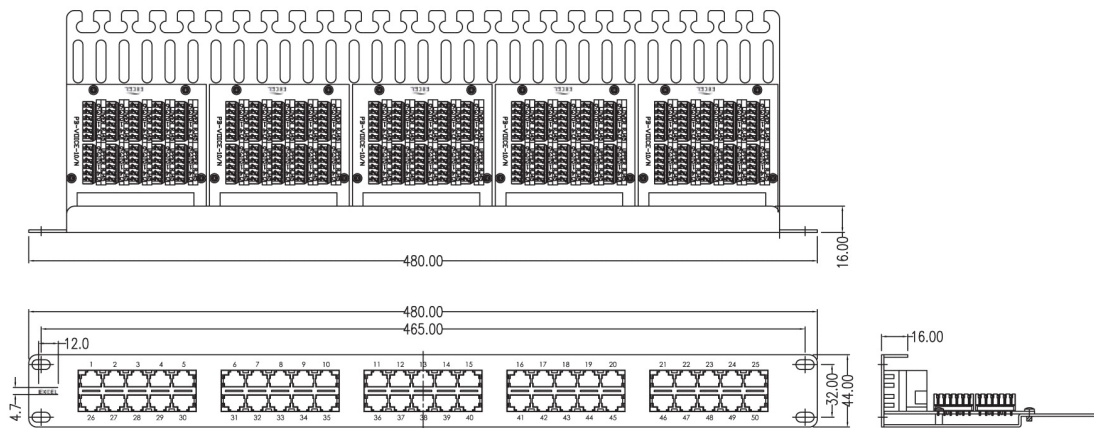

A standard 1U panel frame is populated with up to 60 ports ? 50 and 25 port options are also available. Each style of panel has an integral rear cable management tray positioned at a right angle to the panel front. As well as providing a stress free area in which to dress the multiple pairs, the tray also houses the LSA compatible termination blocks which accept 22 to 26 AWG cable.

The 25 and 50 Port Patch Panels support 3 pair connectivity per port and the 60 Port Patch Panels supports 2 pair connectivity. Although two pair circuits are most common, allowing for 100 pair links to be terminated across a standard 50 port 1U panel.

## Product Specifications

Feature	Values
Number of ports - loaded	50
Type of connector	RJ45 8(8)
Shielded	no
Category	Voice
Connection type	LSA
Number of rack units (RU)	1
Colour	Black
Mounting method	482.6 mm (19 inch) mounting

## Product drawing