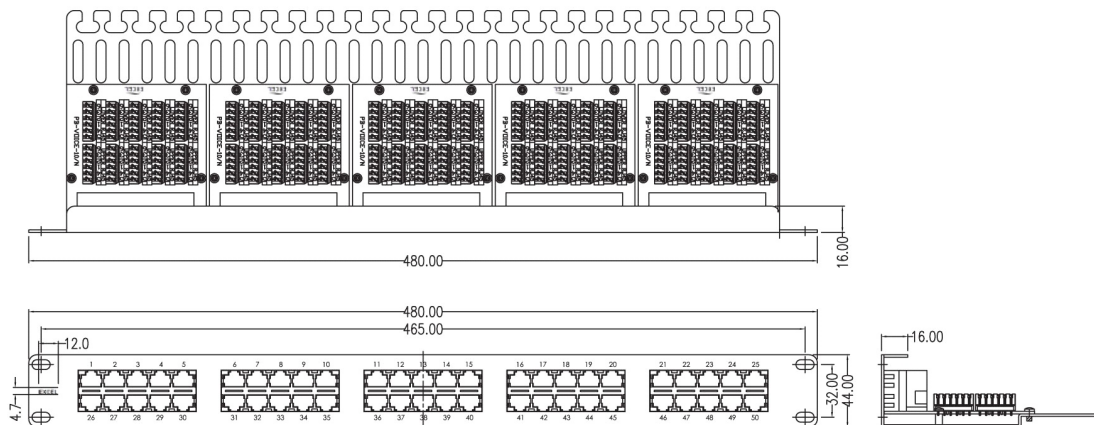

A standard 1U panel frame is populated with up to 60 ports ? 50 and 25 port options are also available. Each style of panel has an integral rear cable management tray positioned at a right angle to the panel front. As well as providing a stress free area in which to dress the multiple pairs, the tray also houses the LSA compatible termination blocks which accept 22 to 26 AWG cable.

The 25 and 50 Port Patch Panels support 3 pair connectivity per port and the 60 Port Patch Panels supports 2 pair connectivity. Although two pair circuits are most common, allowing for 100 pair links to be terminated across a standard 50 port 1U panel.

Product Specifications

Feature	Values
Number of ports - loaded	50
Type of connector	RJ45 8(8)
Shielded	no
Category	Voice
Connection type	LSA
Number of rack units (RU)	1
Colour	Black
Mounting method	482.6 mm (19 inch) mounting

Excel Voice 50 Port 3-Pair RJ45 Patch Panel 1U Black

Item Code: 100-464

Height	44 mm
Width	480 mm

Product drawing

Standards

Applicable standard	Detail
RoHS-II/-III (2011/65/EU & 2015/863): 2023	Our products, demonstrate full adherence to the regulatory stipulations of the EU Directive 2011/65/EU (RoHS-II) and its corresponding delegated directive 2015/863 (RoHS-III).
WFD: 2023	Compliant to Waste Framework Directive
SCIP: 2023	Compliant - Does Not Contain Substances of Concern In articles as such or in complex objects (Products)
POPs (EU) No 2019/1021	EU Regulation for the restriction of Persistent Organic Pollutants.