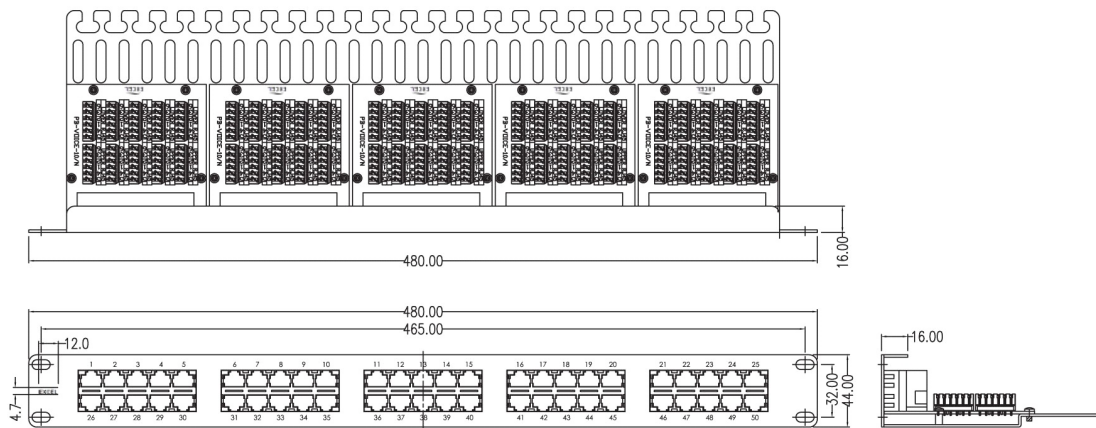

A standard 1U panel frame is populated with up to 60 ports ? 50 and 25 port options are also available. Each style of panel has an integral rear cable management tray positioned at a right angle to the panel front. As well as providing a stress free area in which to dress the multiple pairs, the tray also houses the LSA compatible termination blocks which accept 22 to 26 AWG cable.

The 25 and 50 Port Patch Panels support 3 pair connectivity per port and the 60 Port Patch Panels supports 2 pair connectivity. Although two pair circuits are most common, allowing for 100 pair links to be terminated across a standard 50 port 1U panel.

Product Specifications

Feature	Values
Number of ports - loaded	25
Type of connector	RJ45 8(8)
Shielded	no
Category	Voice
Connection type	LSA
Number of rack units (RU)	1
Colour	Black
Mounting method	482.6 mm (19 inch) mounting

Excel Voice 25 Port 3-Pair RJ45 Patch Panel 1U Black

Item Code: 100-465

Height	44 mm
Width	480 mm

Product drawing

Standards

Applicable standard	Detail
RoHS-II/-III (2011/65/EU & 2015/863): 2023	Our products, demonstrate full adherence to the regulatory stipulations of the EU Directive 2011/65/EU (RoHS-II) and its corresponding delegated directive 2015/863 (RoHS-III).
WFD: 2023	Compliant to Waste Framework Directive
SCIP: 2023	Compliant - Does Not Contain Substances of Concern In articles as such or in complex objects (Products)
POPs (EU) No 2019/1021	EU Regulation for the restriction of Persistent Organic Pollutants.