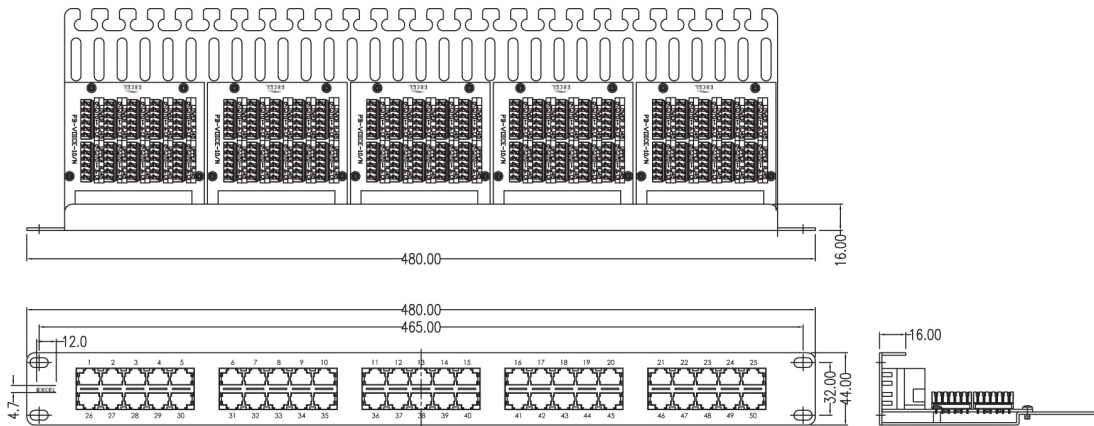

A standard 1U panel frame is populated with up to 60 ports ? 50 and 25 port options are also available. Each style of panel has an integral rear cable management tray positioned at a right angle to the panel front. As well as providing a stress free area in which to dress the multiple pairs, the tray also houses the LSA compatible termination blocks which accept 22 to 26 AWG cable.

The 25 and 50 Port Patch Panels support 3 pair connectivity per port and the 60 Port Patch Panels supports 2 pair connectivity. Although two pair circuits are most common, allowing for 100 pair links to be terminated across a standard 50 port 1U panel.

Product Specifications

Feature	Values
Number of ports - loaded	25
Type of connector	RJ45 8(8)
Shielded	no
Category	Voice
Connection type	LSA
Number of rack units (RU)	1
Colour	Black
Mounting method	482.6 mm (19 inch) mounting

Excel Voice 25 Port 3-Pair RJ45 Patch Panel 1U Black

Item Code: 100-465

Height	44 mm
Width	480 mm

Product drawing

Standards

Applicable standard	Detail
RoHS-II/-III (2011/65/EU & 2015/863): 2023	Our products, demonstrate full adherence to the regulatory stipulations of the EU Directive 2011/65/EU (RoHS-II) and its corresponding delegated directive 2015/863 (RoHS-III).
WFD: 2023	Compliant to Waste Framework Directive
SCIP: 2023	Compliant - Does Not Contain Substances of Concern In articles as such or in complex objects (Products)
POPs (EU) No 2019/1021	EU Regulation for the restriction of Persistent Organic Pollutants.