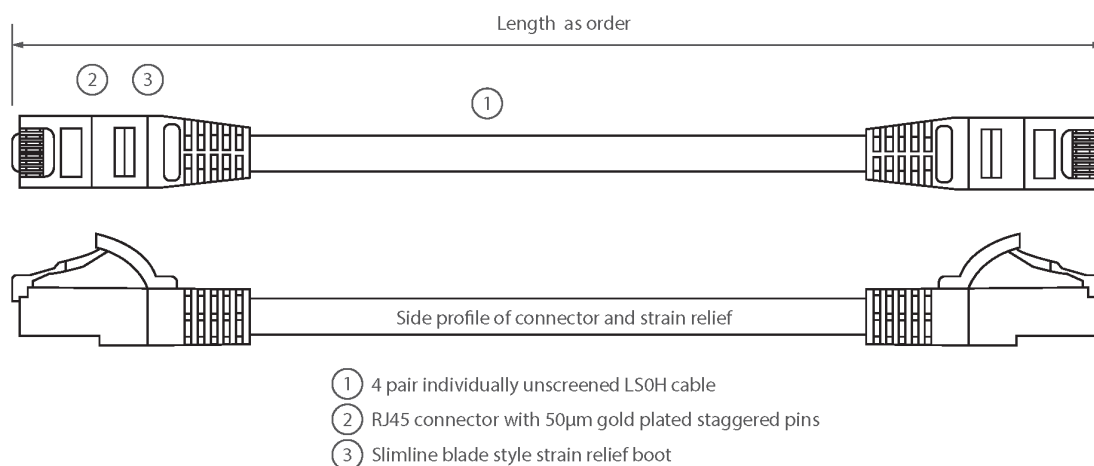

✕ Blade style "slimline" moulded strain relief boot with clip protector

✕ LSOH outer sheath

✕ Individually packaged

Product Overview

Excel Category 6 U/UTP patch leads are manufactured and tested to ISO 11801, EN 50173 & TIA/EIA 568 requirements for patch cord assemblies and provide optimum performance levels for structured cabling installations.

Product Specifications

Feature	Values
Cable type	U/UTP
Category	6
Length	8 m
Type of connector connection 1	RJ45 8(8)
Type of connector connection 2	RJ45 8(8)
Outer sheath colour	Orange
Strain relief boot	Moulded-on
Lockable	no
Strain relief boot colour	Orange
Flame retardant version	yes

Excel Cat6 Patch Lead U/UTP Unshielded LSOH Blade Booted 8 m Orange

Item Code: 100-499

excel
without compromise.

Cable construction	1x4
AWG-size	24
Pin assignment	1:1

Product drawing

Standards

Applicable standard	Detail
ISO/IEC 11801-1:2017	Information technology - Generic cabling for customer premises: Part 1 General Requirements
EN 50173-1:2018	Information technology. Generic cabling systems - General requirements
ANSI/TIA 568-2.D	Balanced Twisted-Pair Telecommunications Cabling and Components Standards
IEC 61156-5:2009+AMD1:2012 CSV	Multicore and symmetrical pair/quad cables for digital communications - Part 5: Symmetrical pair/quad cables with transmission characteristics up to 1 000 MHz - Horizontal floor wiring - Sectional specification
IEC 60332-1-2:2004	Tests on electric and optical fibre cables under fire conditions. Test for vertical flame propagation for a single insulated wire or cable. Procedure for 1 kW pre-mixed flame
IEC 61034-2:2005+A1:2013	Measurement of smoke density of cables burning under defined conditions - Part 2: Test procedure and requirements