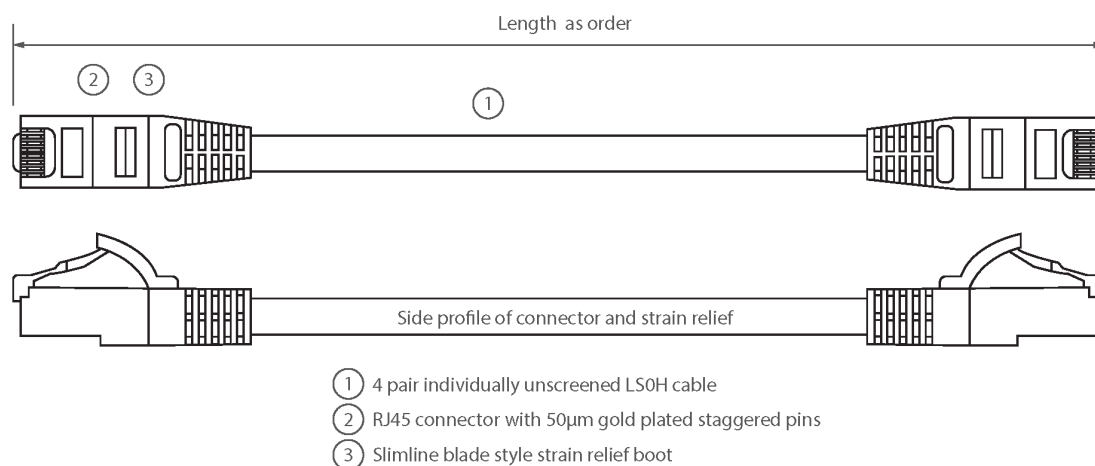

✕ Blade style "slimline" moulded strain relief boot with clip protector

✕ LSOH outer sheath

✕ Individually packaged

Product Overview

Excel Category 6 U/UTP patch leads are manufactured and tested to ISO 11801, EN 50173 & TIA/EIA 568 requirements for patch cord assemblies and provide optimum performance levels for structured cabling installations.

Product Specifications

Feature	Values
Cable type	U/UTP
Category	6
Length	8 m
Type of connector connection 1	RJ45 8(8)
Type of connector connection 2	RJ45 8(8)
Outer sheath colour	Orange
Strain relief boot	Moulded-on
Lockable	no
Strain relief boot colour	Orange
Flame retardant version	yes

Excel Cat6 Patch Lead U/UTP Unshielded LSOH Blade Booted 8 m Orange

Item Code: 100-499

excel
without compromise.

Cable construction	1x4
AWG-size	24
Pin assignment	1:1

Product drawing

Standards

Applicable standard	Detail
ISO/IEC 11801-1:2017	Information technology - Generic cabling for customer premises: Part 1 General Requirements
EN 50173-1:2018	Information technology. Generic cabling systems - General requirements
ANSI/TIA 568-2.D	Balanced Twisted-Pair Telecommunications Cabling and Components Standards
IEC 61156-5:2009+AMD1:2012 CSV	Multicore and symmetrical pair/quad cables for digital communications - Part 5: Symmetrical pair/quad cables with transmission characteristics up to 1 000 MHz - Horizontal floor wiring - Sectional specification
IEC 60332-1-2:2004	Tests on electric and optical fibre cables under fire conditions. Test for vertical flame propagation for a single insulated wire or cable. Procedure for 1 kW pre-mixed flame
IEC 61034-2:2005+A1:2013	Measurement of smoke density of cables burning under defined conditions - Part 2: Test procedure and requirements