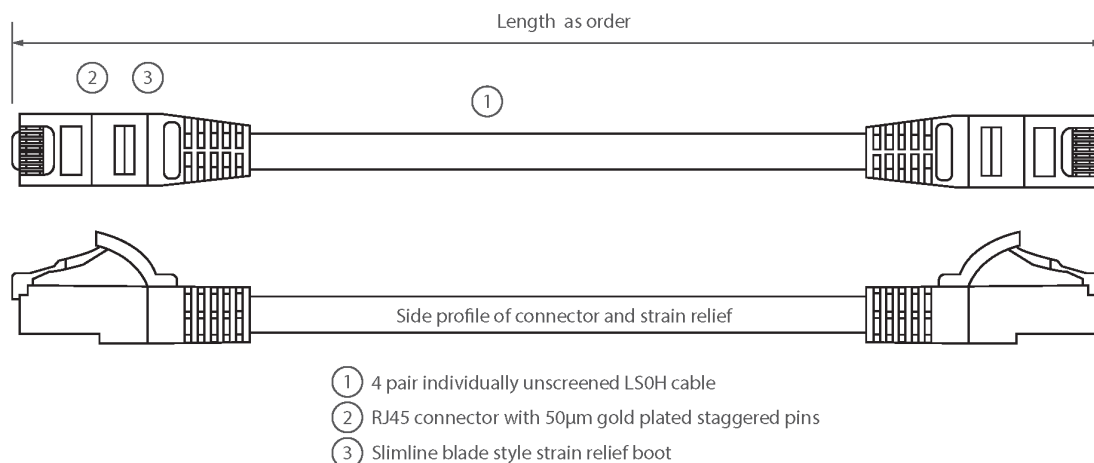

Product Specifications

Feature	Values
Cable type	U/UTP
Category	6
Length	8 m
Type of connector connection 1	RJ45 8(8)
Type of connector connection 2	RJ45 8(8)
Outer sheath colour	Orange
Strain relief boot	Moulded-on
Strain relief boot colour	Orange
Flame retardant version	Yes
Halogen free	Yes
Cable construction	1x4
AWG-size	24

Excel Category 6 Patch Lead U/UTP Unshielded LS0H Blade Booted 8m - Orange

Item Code: 100-499

excel
without compromise.

Pin assignment

1:1

Product drawing

Standards

Applicable standard	Detail
ISO/IEC 11801-1:2017	Information technology - Generic cabling for customer premises: Part 1 General Requirements
EN 50173-1:2011	Information technology. Generic cabling systems - General requirements
ANSI/TIA 568-2.D	Balanced Twisted-Pair Telecommunications Cabling and Components Standards
IEC 61156-5:2009+AMD1:2012 CSV	Multicore and symmetrical pair/quad cables for digital communications - Part 5: Symmetrical pair/quad cables with transmission characteristics up to 1 000 MHz - Horizontal floor wiring - Sectional specification
IEC 60332-1-2:2004	Tests on electric and optical fibre cables under fire conditions. Test for vertical flame propagation for a single insulated wire or cable. Procedure for 1 kW pre-mixed flame
IEC 61034-2:2005+A1:2013	Measurement of smoke density of cables burning under defined conditions - Part 2: Test procedure and requirements
RoHS	Restriction of Hazardous Substances - Compliant