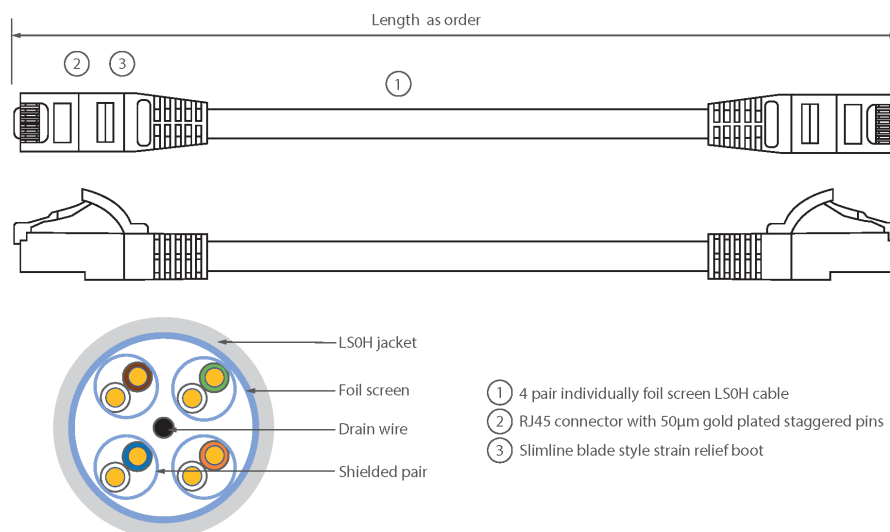

Excel Cat6A Patch Lead F/FTP Shielded LSOH Blade Booted 20 m Grey

Item Code: 100-543

excel
without compromise.

Strain relief boot colour	Grey
Flame retardant version	yes
Cable construction	1x4
AWG-size	26
Pin assignment	1:1

Product drawing

Standards

Applicable standard	Detail
ISO/IEC 11801-1:2017	Information technology - Generic cabling for customer premises: Part 1 General Requirements
EN 50173-1:2018	Information technology. Generic cabling systems - General requirements
ANSI/TIA 568-2.D	Balanced Twisted-Pair Telecommunications Cabling and Components Standards
IEC 61156-5:2009+AMD1:2012 CSV	Multicore and symmetrical pair/quad cables for digital communications - Part 5: Symmetrical pair/quad cables with transmission characteristics up to 1 000 MHz - Horizontal floor wiring - Sectional specification
IEC 60332-1-2:2004	Tests on electric and optical fibre cables under fire conditions. Test for vertical flame propagation for a single