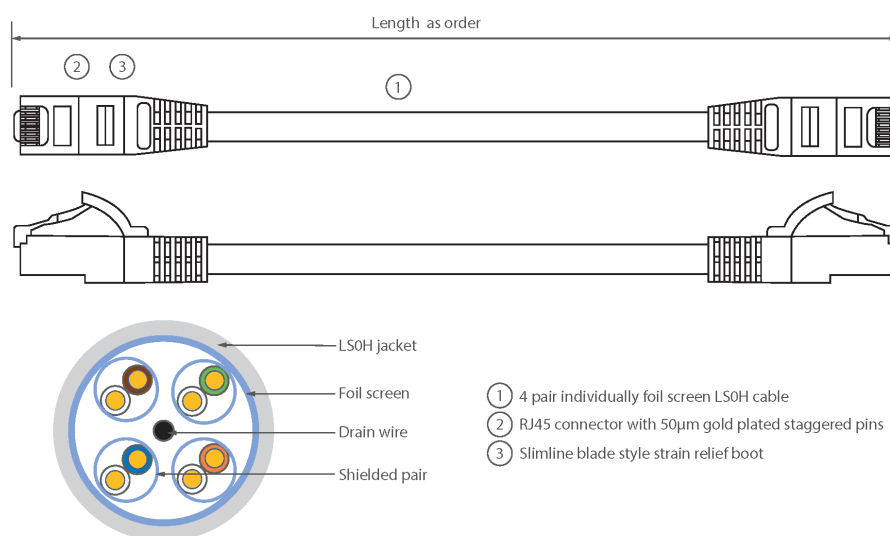

Each Excel Category 6A patch leads consists of 4 twisted pairs of 26AWG stranded copper wires, an aluminium/polyester foil tape provides an individual screen for each pair. These pairs are then cabled together, with different lay lengths to ensure optimum performance. Staggered pin RJ45 Screened plugs, terminate the cable, and each lead is fitted with colour coded slimline moulded boots, suitable for use in high density router or switch blades.

Product Specifications

Feature	Values
Cable type	F/FTP
Category	6A (IEC)
Length	20 m
Type of connector connection 1	RJ45 8(8)
Type of connector connection 2	RJ45 8(8)
Outer sheath colour	Grey
Strain relief boot	Moulded-on
Lockable	no
Strain relief boot colour	Grey

Excel Cat6A Patch Lead F/FTP Shielded LSOH Blade Booted 20 m Grey

Item Code: 100-543

excel
without compromise.

Flame retardant version	yes
Cable construction	1x4
AWG-size	26
Pin assignment	1:1

Product drawing