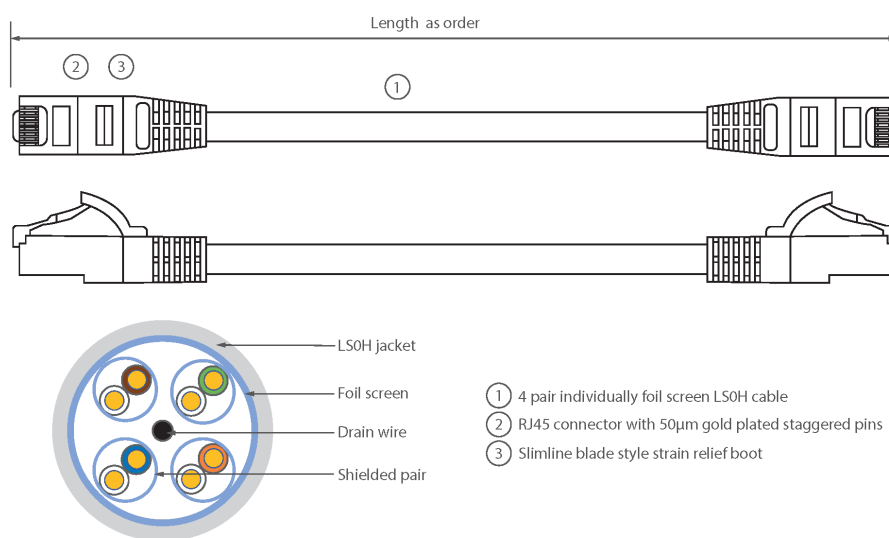

Each Excel Category 6A patch leads consists of 4 twisted pairs of 26AWG stranded copper wires, an aluminium/polyester foil tape provides an individual screen for each pair. These pairs are then cabled together, with different lay lengths to ensure optimum performance. Staggered pin RJ45 Screened plugs, terminate the cable, and each lead is fitted with colour coded slimline moulded boots, suitable for use in high density router or switch blades.

Product Specifications

Feature	Values
Cable type	F/FTP
Category	6A (IEC)
Length	20 m
Type of connector connection 1	RJ45 8(8)
Type of connector connection 2	RJ45 8(8)
Outer sheath colour	Grey
Strain relief boot	Moulded-on
Lockable	no
Strain relief boot colour	Grey

Excel Cat6A Patch Lead F/FTP Shielded LSOH Blade Booted 20 m Grey

Item Code: 100-543

excel
without compromise.

Flame retardant version	yes
Cable construction	1x4
AWG-size	26
Pin assignment	1:1

Product drawing