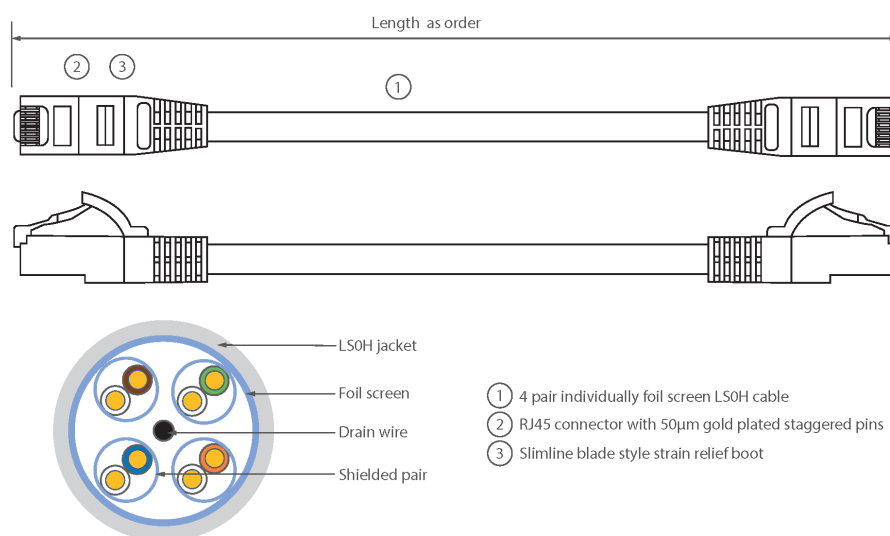

Each Excel Category 6A patch leads consists of 4 twisted pairs of 26AWG stranded copper wires, an aluminium/polyester foil tape provides an individual screen for each pair. These pairs are then cabled together, with different lay lengths to ensure optimum performance. Staggered pin RJ45 Screened plugs, terminate the cable, and each lead is fitted with colour coded slimline moulded boots, suitable for use in high density router or switch blades.

## Product Specifications

Feature	Values
Cable type	F/FTP
Category	6A (IEC)
Length	20 m
Type of connector connection 1	RJ45 8(8)
Type of connector connection 2	RJ45 8(8)
Outer sheath colour	Grey
Strain relief boot	Moulded-on
Lockable	no
Strain relief boot colour	Grey

# Excel Cat6A Patch Lead F/FTP Shielded LSOH Blade Booted 20 m Grey

Item Code: 100-543

**excel**  
without compromise.

Flame retardant version	yes
Cable construction	1x4
AWG-size	26
Pin assignment	1:1

## Product drawing