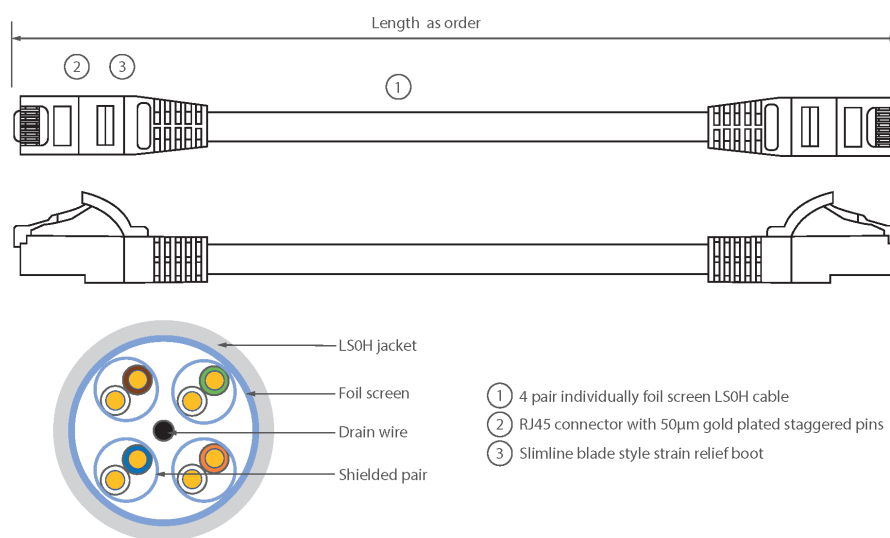

Each Excel Category 6A patch leads consists of 4 twisted pairs of 26AWG stranded copper wires, an aluminium/polyester foil tape provides an individual screen for each pair. These pairs are then cabled together, with different lay lengths to ensure optimum performance. Staggered pin RJ45 Screened plugs, terminate the cable, and each lead is fitted with colour coded slimline moulded boots, suitable for use in high density router or switch blades.

## Product Specifications

Feature	Values
Cable type	F/FTP
Category	6A (IEC)
Length	20 m
Type of connector connection 1	RJ45 8(8)
Type of connector connection 2	RJ45 8(8)
Outer sheath colour	Grey
Strain relief boot	Moulded-on
Lockable	no
Strain relief boot colour	Grey

# Excel Cat6A Patch Lead F/FTP Shielded LSOH Blade Booted 20 m Grey

Item Code: 100-543

**excel**  
without compromise.

Flame retardant version	yes
Cable construction	1x4
AWG-size	26
Pin assignment	1:1

## Product drawing