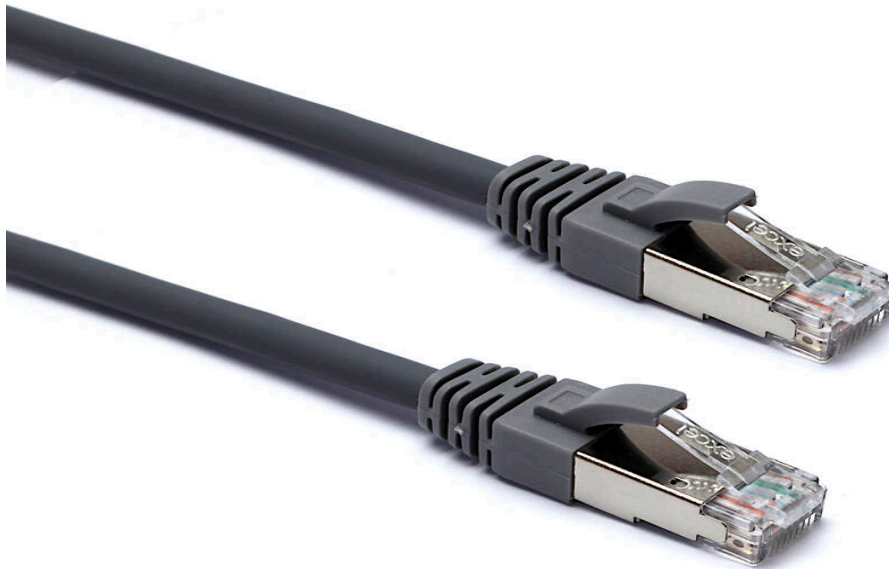

Excel Cat6A Patch Lead F/FTP Shielded LSOH Blade Booted 20 m Grey

excel
without compromise.

Part Code: 100-543

sales@excel-networking.com
excel-networking.com

CIBSE TM65 Embodied Carbon: 4.123 kg CO2e

Main Features

- / Specified to 500MHz
- / Individual foil screen over each pair
- / CIBSE TM65 Embodied Carbon: 4.123 kg CO2e
- / Suitable for 10 Gigabit, 10GBase-T, Ethernet application
- / Blade style moulded strain relief boot with clip protector

Each Excel Category 6A patch leads consists of 4 twisted pairs of 26AWG stranded copper wires, an aluminium/polyester foil tape provides an individual screen for each pair. These pairs are then cabled together, with different lay lengths to ensure optimum performance. Staggered pin RJ45 Screened plugs, terminate the cable, and each lead is fitted with colour coded slimline moulded boots, suitable for use in high density router or switch blades.

Excel Cat6A Patch Lead F/FTP Shielded LSOH Blade Booted 20 m Grey

Part Code: 100-543

sales@excel-networking.com
excel-networking.com

Product Specifications

Feature	Values
Cable type	F/FTP
Category	6A (IEC)
Length	20 m
Type of connector connection 1	RJ45 8(8)
Type of connector connection 2	RJ45 8(8)
Outer sheath colour	Grey
Strain relief boot	Moulded-on
Lockable	no
Strain relief boot colour	Grey
Flame retardant version	yes
Cable construction	1x4
AWG-size	26
Pin assignment	1:1