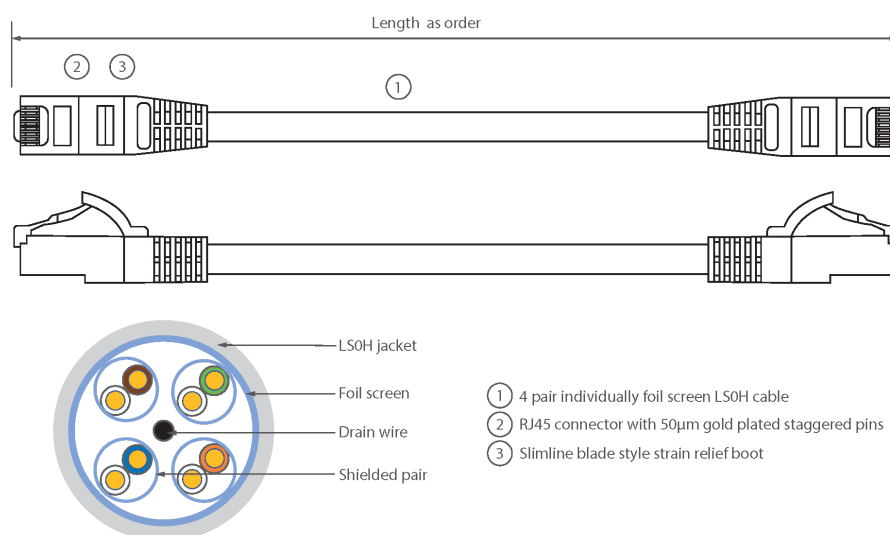

Excel Cat6A Patch Lead F/FTP Shielded LSOH Blade Booted 20 m Grey

Item Code: 100-543

excel
without compromise.

Strain relief boot colour	Grey
Flame retardant version	yes
Cable construction	1x4
AWG-size	26
Pin assignment	1:1

Product drawing

Standards

Applicable standard	Detail
ISO/IEC 11801-1:2017	Information technology - Generic cabling for customer premises: Part 1 General Requirements
EN 50173-1:2018	Information technology. Generic cabling systems - General requirements
ANSI/TIA 568-2.D	Balanced Twisted-Pair Telecommunications Cabling and Components Standards
IEC 61156-5:2009+AMD1:2012 CSV	Multicore and symmetrical pair/quad cables for digital communications - Part 5: Symmetrical pair/quad cables with transmission characteristics up to 1 000 MHz - Horizontal floor wiring - Sectional specification
IEC 60332-1-2:2004	Tests on electric and optical fibre cables under fire conditions. Test for vertical flame propagation for a single