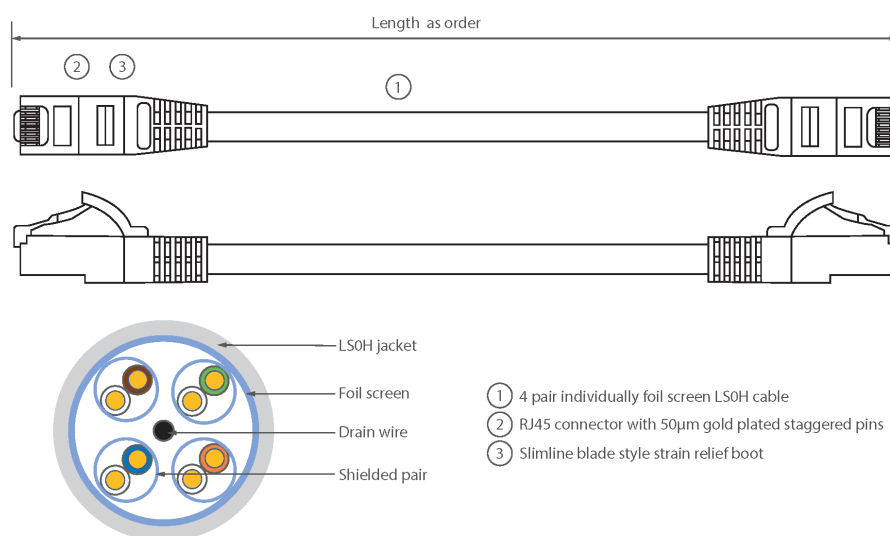

Each Excel Category 6A patch leads consists of 4 twisted pairs of 26AWG stranded copper wires, an aluminium/polyester foil tape provides an individual screen for each pair. These pairs are then cabled together, with different lay lengths to ensure optimum performance. Staggered pin RJ45 Screened plugs, terminate the cable, and each lead is fitted with colour coded slimline moulded boots, suitable for use in high density router or switch blades.

Product Specifications

Feature	Values
Cable type	F/FTP
Category	6A (IEC)
Length	20 m
Type of connector connection 1	RJ45 8(8)
Type of connector connection 2	RJ45 8(8)
Outer sheath colour	Blue
Strain relief boot	Moulded-on
Lockable	no
Strain relief boot colour	Blue

Excel Cat6A Patch Lead F/FTP Shielded LSOH Blade Booted 20 m Blue

Item Code: 100-544

excel
without compromise.

Flame retardant version	yes
Cable construction	1x4
AWG-size	26
Pin assignment	1:1

Product drawing