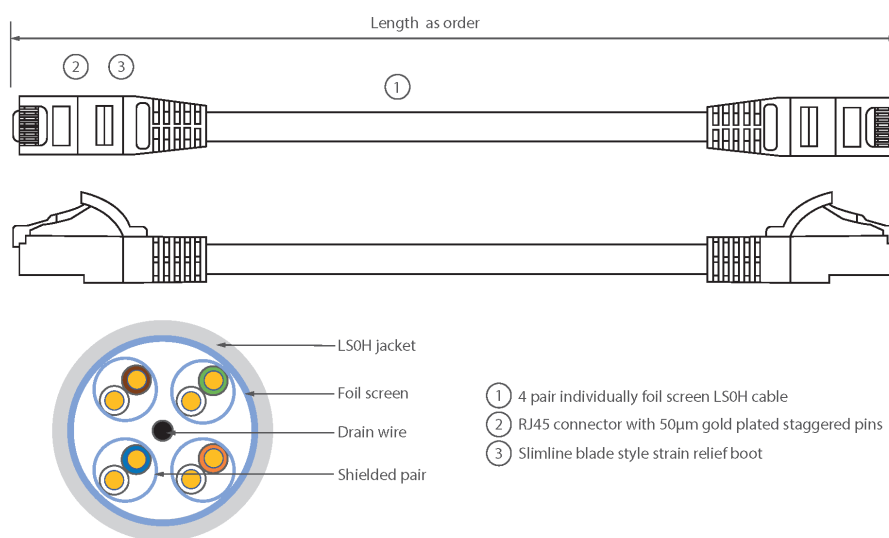

Each Excel Category 6A patch leads consists of 4 twisted pairs of 26AWG stranded copper wires, an aluminium/polyester foil tape provides an individual screen for each pair. These pairs are then cabled together, with different lay lengths to ensure optimum performance. Staggered pin RJ45 Screened plugs, terminate the cable, and each lead is fitted with colour coded slimline moulded boots, suitable for use in high density router or switch blades.

Product Specifications

Feature	Values
Cable type	F/FTP
Category	6A (IEC)
Length	20 m
Type of connector connection 1	RJ45 8(8)
Type of connector connection 2	RJ45 8(8)
Outer sheath colour	Blue
Strain relief boot	Moulded-on
Lockable	no
Strain relief boot colour	Blue

Excel Cat6A Patch Lead F/FTP Shielded LSOH Blade Booted 20 m Blue

Item Code: 100-544

excel
without compromise.

Flame retardant version	yes
Cable construction	1x4
AWG-size	26
Pin assignment	1:1

Product drawing