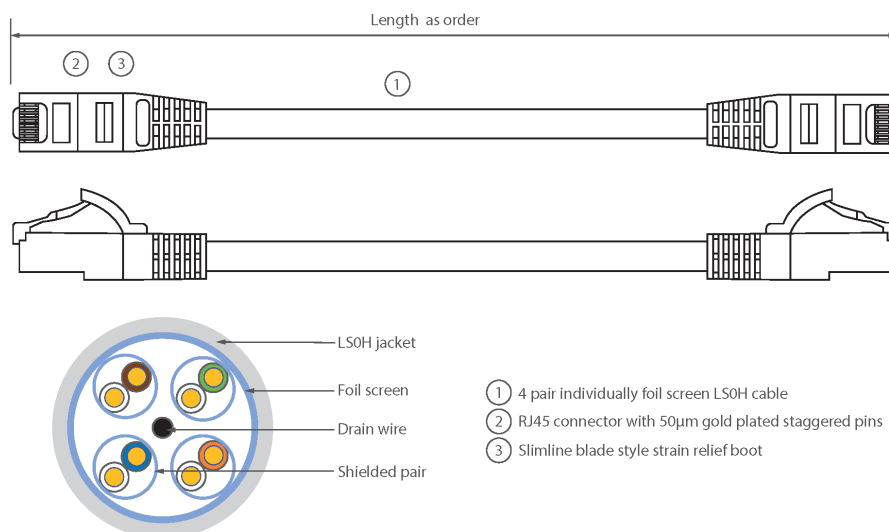

Excel Cat6A Patch Lead F/FTP Shielded LSOH Blade Booted 20 m Red

Item Code: 100-545

excel
without compromise.

Strain relief boot colour	Red
Flame retardant version	yes
Cable construction	1x4
AWG-size	26
Pin assignment	1:1

Product drawing

Standards

Applicable standard	Detail
ISO/IEC 11801-1:2017	Information technology - Generic cabling for customer premises: Part 1 General Requirements
EN 50173-1:2018	Information technology. Generic cabling systems - General requirements
ANSI/TIA 568-2.D	Balanced Twisted-Pair Telecommunications Cabling and Components Standards
IEC 61156-5:2009+AMD1:2012 CSV	Multicore and symmetrical pair/quad cables for digital communications - Part 5: Symmetrical pair/quad cables with transmission characteristics up to 1 000 MHz - Horizontal floor wiring - Sectional specification
IEC 60332-1-2:2004	Tests on electric and optical fibre cables under fire conditions. Test for vertical flame propagation for a single