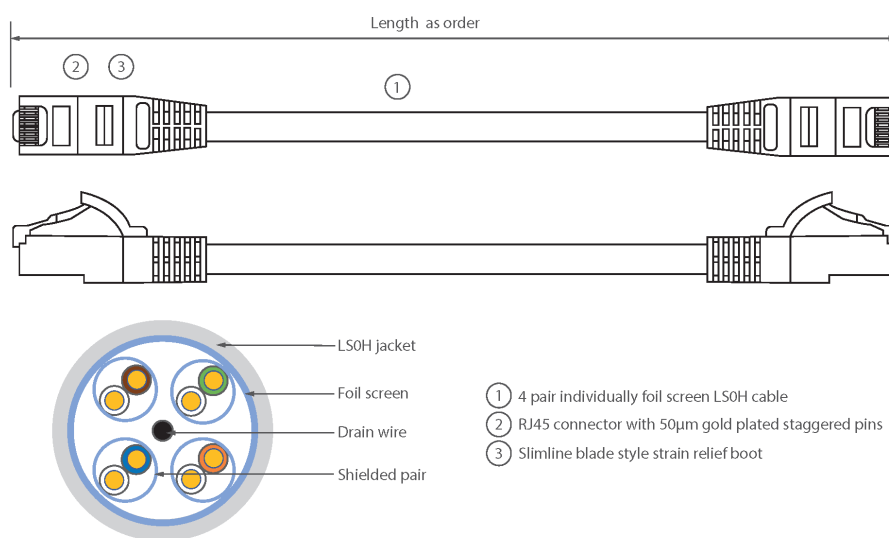

Each Excel Category 6A patch leads consists of 4 twisted pairs of 26AWG stranded copper wires, an aluminium/polyester foil tape provides an individual screen for each pair. These pairs are then cabled together, with different lay lengths to ensure optimum performance. Staggered pin RJ45 Screened plugs, terminate the cable, and each lead is fitted with colour coded slimline moulded boots, suitable for use in high density router or switch blades.

Product Specifications

Feature	Values
Cable type	F/FTP
Category	6A (IEC)
Length	20 m
Type of connector connection 1	RJ45 8(8)
Type of connector connection 2	RJ45 8(8)
Outer sheath colour	Red
Strain relief boot	Moulded-on
Lockable	no
Strain relief boot colour	Red

Excel Cat6A Patch Lead F/FTP Shielded LSOH Blade Booted 20 m Red

Item Code: 100-545

Flame retardant version	yes
Cable construction	1x4
AWG-size	26
Pin assignment	1:1

Product drawing

Standards

Applicable standard	Detail
ISO/IEC 11801-1:2017	Information technology - Generic cabling for customer premises: Part 1 General Requirements
EN 50173-1:2018	Information technology. Generic cabling systems - General requirements
ANSI/TIA 568-2.D	Balanced Twisted-Pair Telecommunications Cabling and Components Standards
IEC 61156-5:2009+AMD1:2012 CSV	Multicore and symmetrical pair/quad cables for digital communications - Part 5: Symmetrical pair/quad cables with transmission characteristics up to 1 000 MHz - Horizontal floor wiring - Sectional specification
IEC 60332-1-2:2004	Tests on electric and optical fibre cables under fire conditions. Test for vertical flame propagation for a single insulated wire or cable. Procedure for 1 kW pre-mixed flame