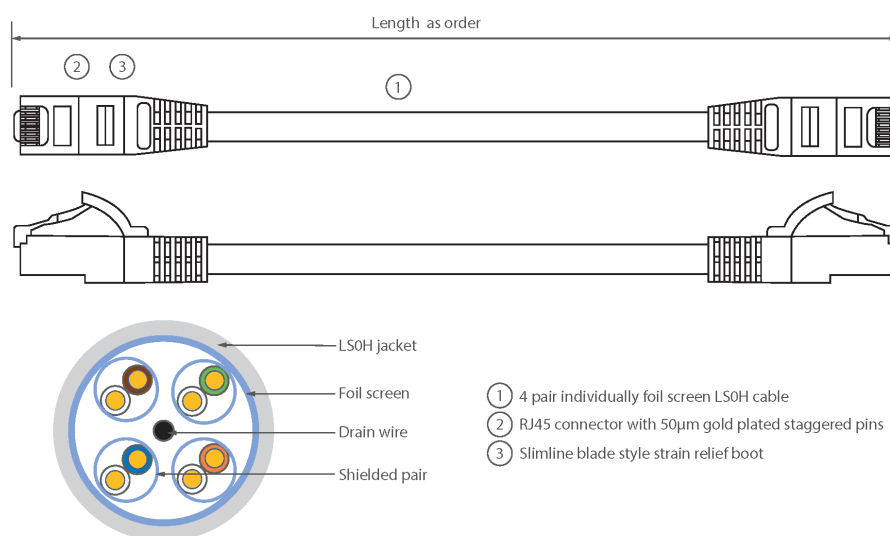

Each Excel Category 6A patch leads consists of 4 twisted pairs of 26AWG stranded copper wires, an aluminium/polyester foil tape provides an individual screen for each pair. These pairs are then cabled together, with different lay lengths to ensure optimum performance. Staggered pin RJ45 Screened plugs, terminate the cable, and each lead is fitted with colour coded slimline moulded boots, suitable for use in high density router or switch blades.

Product Specifications

Feature	Values
Cable type	F/FTP
Category	6A (IEC)
Length	20 m
Type of connector connection 1	RJ45 8(8)
Type of connector connection 2	RJ45 8(8)
Outer sheath colour	Red
Strain relief boot	Moulded-on
Lockable	no
Strain relief boot colour	Red

Excel Cat6A Patch Lead F/FTP Shielded LSOH Blade Booted 20 m Red

Item Code: 100-545

excel
without compromise.

Flame retardant version	yes
Cable construction	1x4
AWG-size	26
Pin assignment	1:1

Product drawing