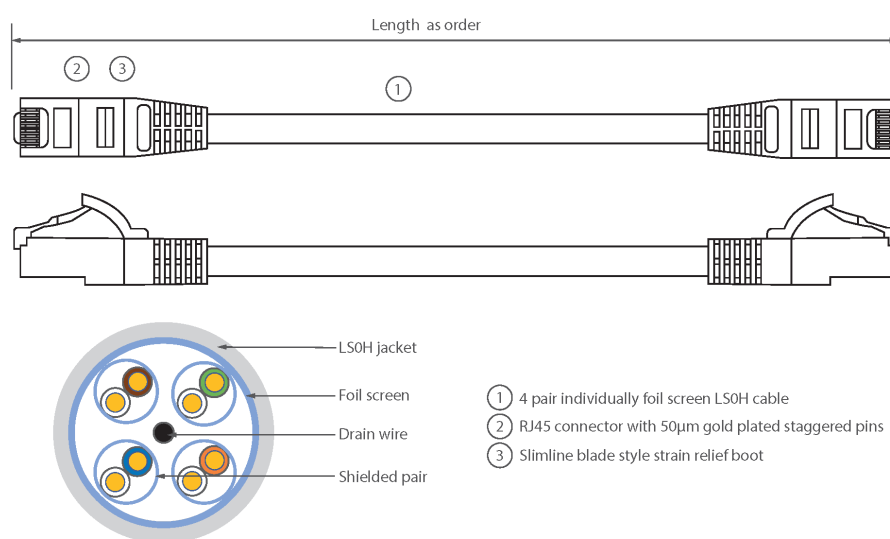

Each Excel Category 6A patch leads consists of 4 twisted pairs of 26AWG stranded copper wires, an aluminium/polyester foil tape provides an individual screen for each pair. These pairs are then cabled together, with different lay lengths to ensure optimum performance. Staggered pin RJ45 Screened plugs, terminate the cable, and each lead is fitted with colour coded slimline moulded boots, suitable for use in high density router or switch blades.

## Product Specifications

Feature	Values
Cable type	F/FTP
Category	6A (IEC)
Length	20 m
Type of connector connection 1	RJ45 8(8)
Type of connector connection 2	RJ45 8(8)
Outer sheath colour	Yellow
Strain relief boot	Moulded-on
Lockable	no
Strain relief boot colour	Yellow
Flame retardant version	yes
Cable construction	1x4

# Excel Cat6A Patch Lead F/FTP Shielded LSOH Blade Booted 20 m Yellow

Item Code: 100-546

**excel**  
without compromise.

AWG-size	26
Pin assignment	1:1

## Product drawing