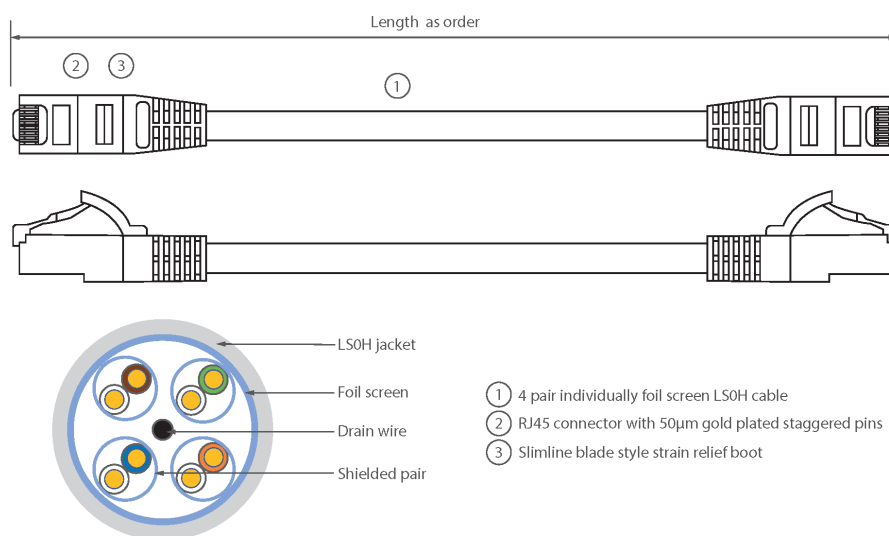

Each Excel Category 6A patch leads consists of 4 twisted pairs of 26AWG stranded copper wires, an aluminium/polyester foil tape provides an individual screen for each pair. These pairs are then cabled together, with different lay lengths to ensure optimum performance. Staggered pin RJ45 Screened plugs, terminate the cable, and each lead is fitted with colour coded slimline moulded boots, suitable for use in high density router or switch blades.

Product Specifications

Feature	Values
Cable type	F/FTP
Category	6A (IEC)
Length	20 m
Type of connector connection 1	RJ45 8(8)
Type of connector connection 2	RJ45 8(8)
Outer sheath colour	Yellow
Strain relief boot	Moulded-on
Lockable	no
Strain relief boot colour	Yellow
Flame retardant version	yes
Cable construction	1x4

Excel Cat6A Patch Lead F/FTP Shielded LSOH Blade Booted 20 m Yellow

Item Code: 100-546

excel
without compromise.

AWG-size	26
Pin assignment	1:1

Product drawing

Standards

Applicable standard	Detail
ISO/IEC 11801-1:2017	Information technology - Generic cabling for customer premises: Part 1 General Requirements
EN 50173-1:2018	Information technology. Generic cabling systems - General requirements
ANSI/TIA 568-2.D	Balanced Twisted-Pair Telecommunications Cabling and Components Standards
IEC 61156-5:2009+AMD1:2012 CSV	Multicore and symmetrical pair/quad cables for digital communications - Part 5: Symmetrical pair/quad cables with transmission characteristics up to 1 000 MHz - Horizontal floor wiring - Sectional specification
IEC 60332-1-2:2004	Tests on electric and optical fibre cables under fire conditions. Test for vertical flame propagation for a single insulated wire or cable. Procedure for 1 kW pre-mixed flame
IEC 61034-2:2005+A1:2013	Measurement of smoke density of cables burning under defined conditions - Part 2: Test procedure and