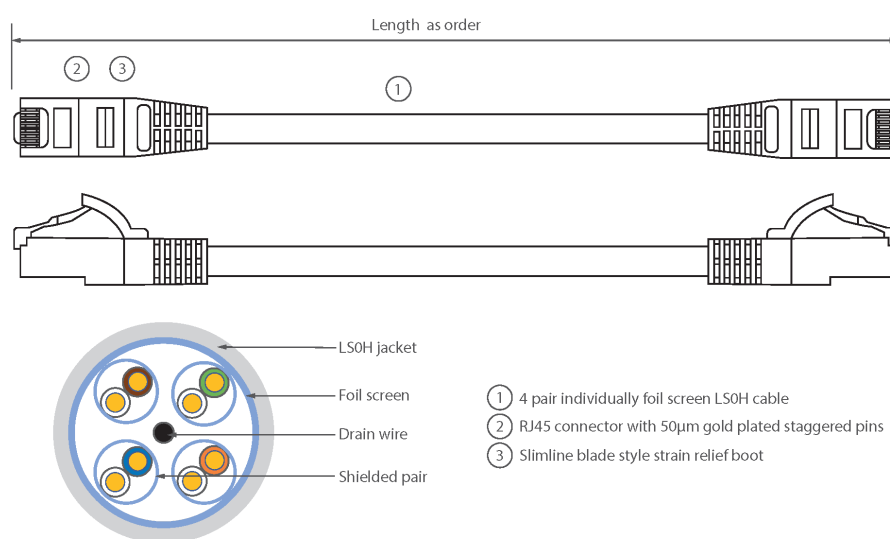

Each Excel Category 6A patch leads consists of 4 twisted pairs of 26AWG stranded copper wires, an aluminium/polyester foil tape provides an individual screen for each pair. These pairs are then cabled together, with different lay lengths to ensure optimum performance. Staggered pin RJ45 Screened plugs, terminate the cable, and each lead is fitted with colour coded slimline moulded boots, suitable for use in high density router or switch blades.

Product Specifications

Feature	Values
Cable type	F/FTP
Category	6A (IEC)
Length	20 m
Type of connector connection 1	RJ45 8(8)
Type of connector connection 2	RJ45 8(8)
Outer sheath colour	Green
Strain relief boot	Moulded-on
Lockable	no
Strain relief boot colour	Green
Flame retardant version	yes
Cable construction	1x4

Excel Cat6A Patch Lead F/FTP Shielded LSOH Blade Booted 20 m Green

Item Code: 100-547

AWG-size	26
Pin assignment	1:1

Product drawing

Standards

Applicable standard	Detail
ISO/IEC 11801-1:2017	Information technology - Generic cabling for customer premises: Part 1 General Requirements
EN 50173-1:2018	Information technology. Generic cabling systems - General requirements
ANSI/TIA 568-2.D	Balanced Twisted-Pair Telecommunications Cabling and Components Standards
IEC 61156-5:2009+AMD1:2012 CSV	Multicore and symmetrical pair/quad cables for digital communications - Part 5: Symmetrical pair/quad cables with transmission characteristics up to 1 000 MHz - Horizontal floor wiring - Sectional specification
IEC 60332-1-2:2004	Tests on electric and optical fibre cables under fire conditions. Test for vertical flame propagation for a single insulated wire or cable. Procedure for 1 kW pre-mixed flame
IEC 61034-2:2005+A1:2013	Measurement of smoke density of cables burning under defined conditions - Part 2: Test procedure and