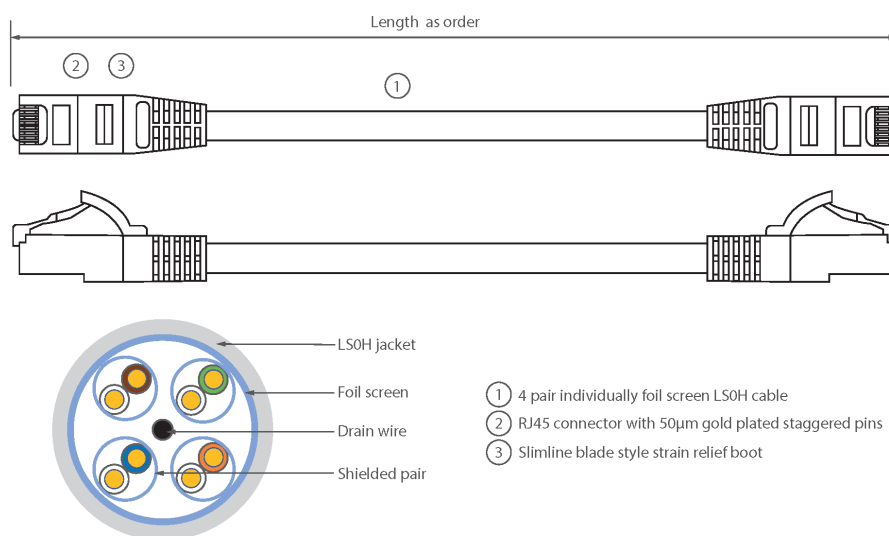

Each Excel Category 6A patch leads consists of 4 twisted pairs of 26AWG stranded copper wires, an aluminium/polyester foil tape provides an individual screen for each pair. These pairs are then cabled together, with different lay lengths to ensure optimum performance. Staggered pin RJ45 Screened plugs, terminate the cable, and each lead is fitted with colour coded slimline moulded boots, suitable for use in high density router or switch blades.

Product Specifications

| Feature | Values |
|--------------------------------|------------|
| Cable type | F/FTP |
| Category | 6A (IEC) |
| Length | 20 m |
| Type of connector connection 1 | RJ45 8(8) |
| Type of connector connection 2 | RJ45 8(8) |
| Outer sheath colour | Green |
| Strain relief boot | Moulded-on |
| Lockable | no |
| Strain relief boot colour | Green |
| Flame retardant version | yes |
| Cable construction | 1x4 |

Excel Cat6A Patch Lead F/FTP Shielded LSOH Blade Booted 20 m Green

Item Code: 100-547

excel
without compromise.

| | |
|----------------|-----|
| AWG-size | 26 |
| Pin assignment | 1:1 |

Product drawing

Standards