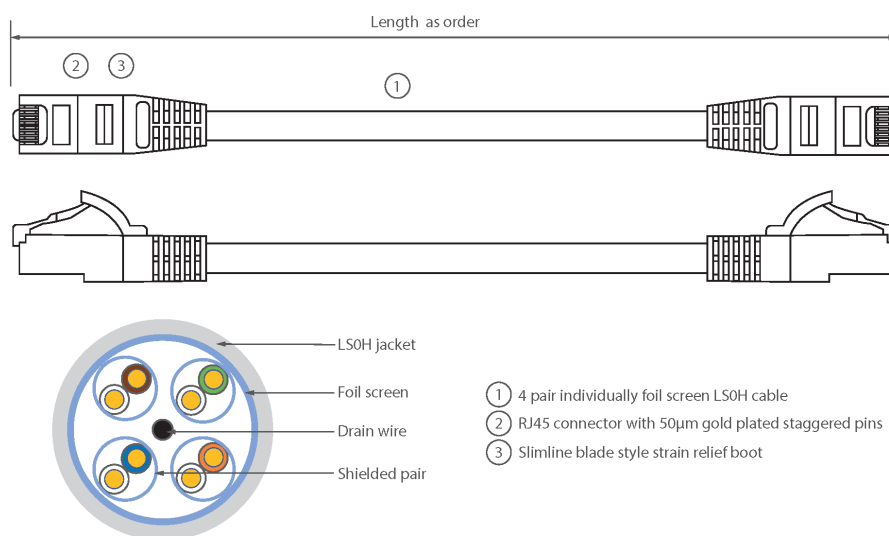

Each Excel Category 6A patch leads consists of 4 twisted pairs of 26AWG stranded copper wires, an aluminium/polyester foil tape provides an individual screen for each pair. These pairs are then cabled together, with different lay lengths to ensure optimum performance. Staggered pin RJ45 Screened plugs, terminate the cable, and each lead is fitted with colour coded slimline moulded boots, suitable for use in high density router or switch blades.

Product Specifications

Feature	Values
Cable type	F/FTP
Category	6A (IEC)
Length	20 m
Type of connector connection 1	RJ45 8(8)
Type of connector connection 2	RJ45 8(8)
Outer sheath colour	Green
Strain relief boot	Moulded-on
Lockable	no
Strain relief boot colour	Green
Flame retardant version	yes
Cable construction	1x4

Excel Cat6A Patch Lead F/FTP Shielded LSOH Blade Booted 20 m Green

Item Code: 100-547

excel
without compromise.

AWG-size	26
Pin assignment	1:1

Product drawing

Standards

Applicable standard	Detail
ISO/IEC 11801-1:2017	Information technology - Generic cabling for customer premises: Part 1 General Requirements
EN 50173-1:2018	Information technology. Generic cabling systems - General requirements
ANSI/TIA 568-2.D	Balanced Twisted-Pair Telecommunications Cabling and Components Standards
IEC 61156-5:2009+AMD1:2012 CSV	Multicore and symmetrical pair/quad cables for digital communications - Part 5: Symmetrical pair/quad cables with transmission characteristics up to 1 000 MHz - Horizontal floor wiring - Sectional specification
IEC 60332-1-2:2004	Tests on electric and optical fibre cables under fire conditions. Test for vertical flame propagation for a single insulated wire or cable. Procedure for 1 kW pre-mixed flame
IEC 61034-2:2005+A1:2013	Measurement of smoke density of cables burning under defined conditions - Part 2: Test procedure and