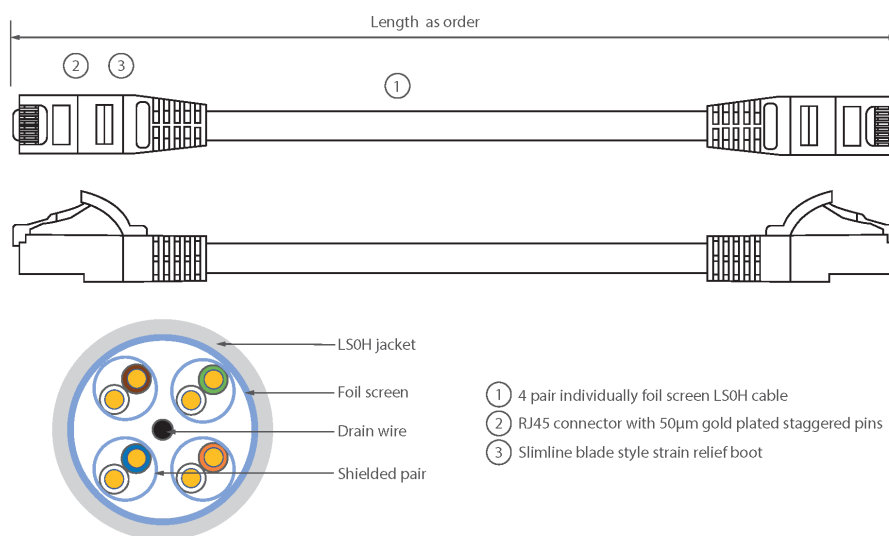

Each Excel Category 6A patch leads consists of 4 twisted pairs of 26AWG stranded copper wires, an aluminium/polyester foil tape provides an individual screen for each pair. These pairs are then cabled together, with different lay lengths to ensure optimum performance. Staggered pin RJ45 Screened plugs, terminate the cable, and each lead is fitted with colour coded slimline moulded boots, suitable for use in high density router or switch blades.

## Product Specifications

Feature	Values
Cable type	F/FTP
Category	6A (IEC)
Length	20 m
Type of connector connection 1	RJ45 8(8)
Type of connector connection 2	RJ45 8(8)
Outer sheath colour	Green
Strain relief boot	Moulded-on
Lockable	no
Strain relief boot colour	Green
Flame retardant version	yes
Cable construction	1x4

# Excel Cat6A Patch Lead F/FTP Shielded LSOH Blade Booted 20 m Green

Item Code: 100-547

**excel**  
without compromise.

AWG-size	26
Pin assignment	1:1

## Product drawing