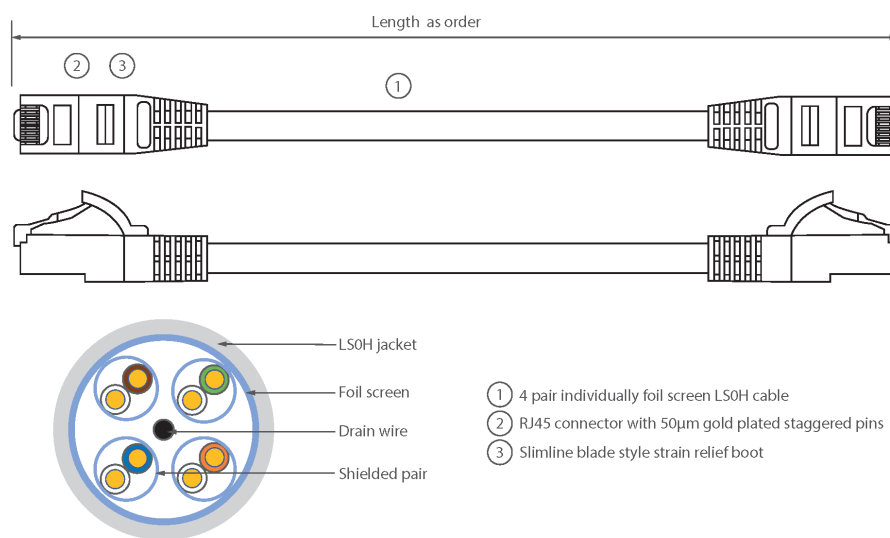

Each Excel Category 6A patch leads consists of 4 twisted pairs of 26AWG stranded copper wires, an aluminium/polyester foil tape provides an individual screen for each pair. These pairs are then cabled together, with different lay lengths to ensure optimum performance. Staggered pin RJ45 Screened plugs, terminate the cable, and each lead is fitted with colour coded slimline moulded boots, suitable for use in high density router or switch blades.

## Product Specifications

Feature	Values
Cable type	F/FTP
Category	6A (IEC)
Length	20 m
Type of connector connection 1	RJ45 8(8)
Type of connector connection 2	RJ45 8(8)
Outer sheath colour	Green
Strain relief boot	Moulded-on
Lockable	no
Strain relief boot colour	Green
Flame retardant version	yes
Cable construction	1x4

# Excel Cat6A Patch Lead F/FTP Shielded LSOH Blade Booted 20 m Green

Item Code: 100-547

AWG-size	26
Pin assignment	1:1

## Product drawing