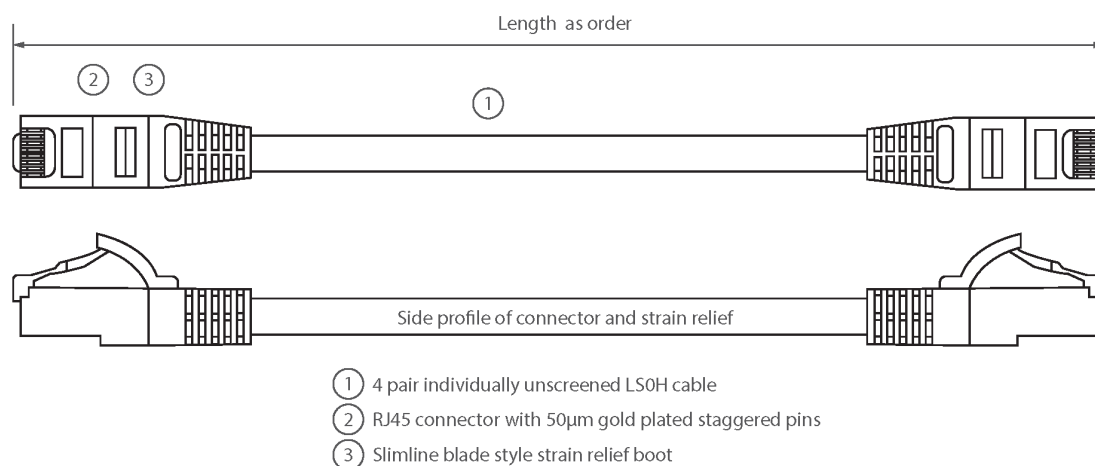

✘ Individually packaged

✘ "Stepped" RJ45 connector pins

✘ T568B wiring

✘ CIBSE TM65 Embodied Carbon: 0.283 kg CO2e

Product Overview

Excel Category 6 U/UTP patch leads are manufactured and tested to ISO 11801, EN 50173 & TIA/EIA 568 requirements for patch cord assemblies and provide optimum performance levels for structured cabling installations.

Product Specifications

Feature	Values
Cable type	U/UTP
Category	6
Length	1.5 m
Type of connector connection 1	RJ45 8(8)
Type of connector connection 2	RJ45 8(8)
Outer sheath colour	Red
Strain relief boot	Moulded-on
Lockable	no
Strain relief boot colour	Red
Flame retardant version	yes

Excel Cat6 Patch Lead U/UTP Unshielded LSOH Blade Booted 1.5 m Red

Item Code: 100-551

Cable construction	1x4
AWG-size	24
Pin assignment	1:1

Product drawing

Standards

Applicable standard	Detail
ISO/IEC 11801-1:2017	Information technology - Generic cabling for customer premises: Part 1 General Requirements
EN 50173-1:2018	Information technology. Generic cabling systems - General requirements
ANSI/TIA 568-2.D	Balanced Twisted-Pair Telecommunications Cabling and Components Standards
IEC 61156-5:2009+AMD1:2012 CSV	Multicore and symmetrical pair/quad cables for digital communications - Part 5: Symmetrical pair/quad cables with transmission characteristics up to 1 000 MHz - Horizontal floor wiring - Sectional specification
IEC 60332-1-2:2004	Tests on electric and optical fibre cables under fire conditions. Test for vertical flame propagation for a single insulated wire or cable. Procedure for 1 kW pre-mixed flame
IEC 61034-2:2005+A1:2013	Measurement of smoke density of cables burning under defined conditions - Part 2: Test procedure and requirements