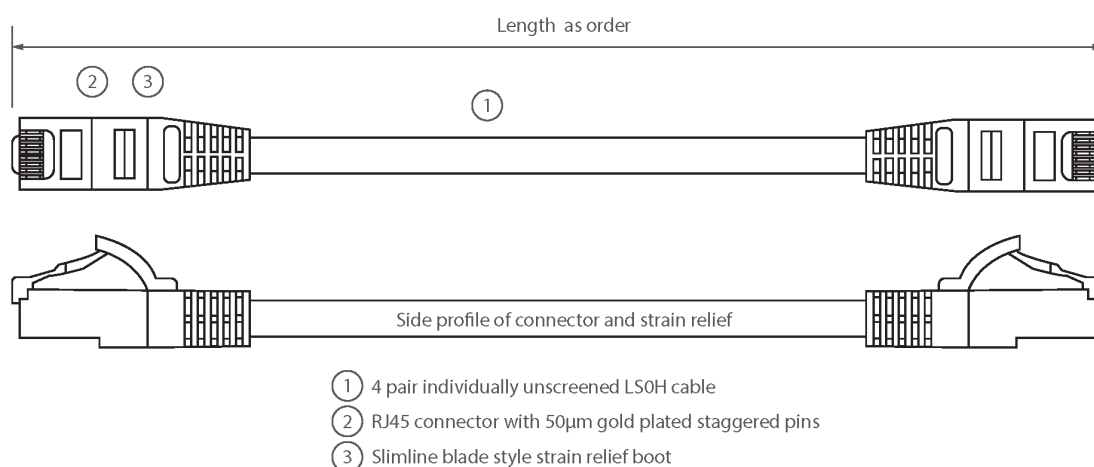

Individually packaged

"Stepped" RJ45 connector pins

T568B wiring

CIBSE TM65 Embodied Carbon: 0.283 kg CO2e

Product Overview

Excel Category 6 U/UTP patch leads are manufactured and tested to ISO 11801, EN 50173 & TIA/EIA 568 requirements for patch cord assemblies and provide optimum performance levels for structured cabling installations.

Product Specifications

Feature	Values
Cable type	U/UTP
Category	6
Length	1.5 m
Type of connector connection 1	RJ45 8(8)
Type of connector connection 2	RJ45 8(8)
Outer sheath colour	Red
Strain relief boot	Moulded-on
Lockable	no
Strain relief boot colour	Red

Excel Cat6 Patch Lead U/UTP Unshielded LSOH Blade Booted 1.5 m Red

Item Code: 100-551

excel
without compromise.

Flame retardant version	yes
Cable construction	1x4
AWG-size	24
Pin assignment	1:1

Product drawing