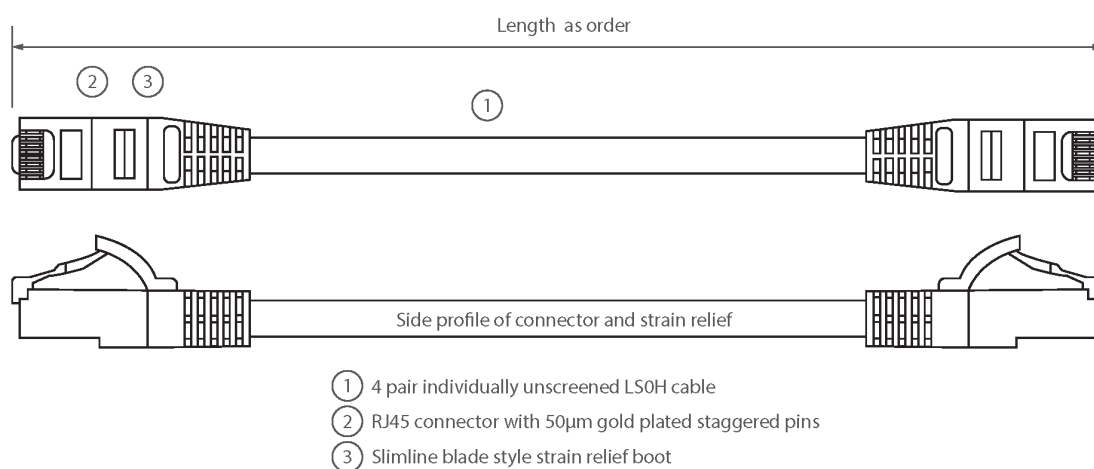

Individually packaged

"Stepped" RJ45 connector pins

T568B wiring

CIBSE TM65 Embodied Carbon: 0.283 kg CO2e

Product Overview

Excel Category 6 U/UTP patch leads are manufactured and tested to ISO 11801, EN 50173 & TIA/EIA 568 requirements for patch cord assemblies and provide optimum performance levels for structured cabling installations.

Product Specifications

Feature	Values
Cable type	U/UTP
Category	6
Length	1.5 m
Type of connector connection 1	RJ45 8(8)
Type of connector connection 2	RJ45 8(8)
Outer sheath colour	Black
Strain relief boot	Moulded-on
Lockable	no
Strain relief boot colour	Black

Excel Cat6 Patch Lead U/UTP Unshielded LSOH Blade Booted 1.5 m Black

Item Code: 100-553

excel
without compromise.

Flame retardant version	yes
Cable construction	1x4
AWG-size	24
Pin assignment	1:1

Product drawing