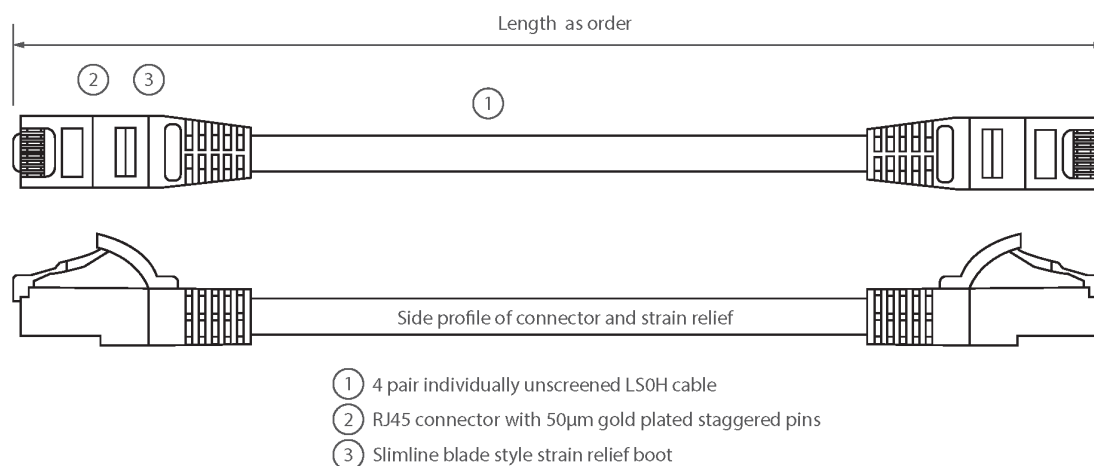

✕ LSOH outer sheath

✕ Individually packaged

✕ "Stepped" RJ45 connector pins

✕ T568B wiring

✕ CIBSE TM65 Embodied Carbon: 0.283 kg CO2e

## Product Overview

Excel Category 6 U/UTP patch leads are manufactured and tested to ISO 11801, EN 50173 & TIA/EIA 568 requirements for patch cord assemblies and provide optimum performance levels for structured cabling installations.

## Product Specifications

Feature	Values
Cable type	U/UTP
Category	6
Length	1.5 m
Type of connector connection 1	RJ45 8(8)
Type of connector connection 2	RJ45 8(8)
Outer sheath colour	Green
Strain relief boot	Moulded-on
Lockable	no
Strain relief boot colour	Green
Flame retardant version	yes

## Product drawing