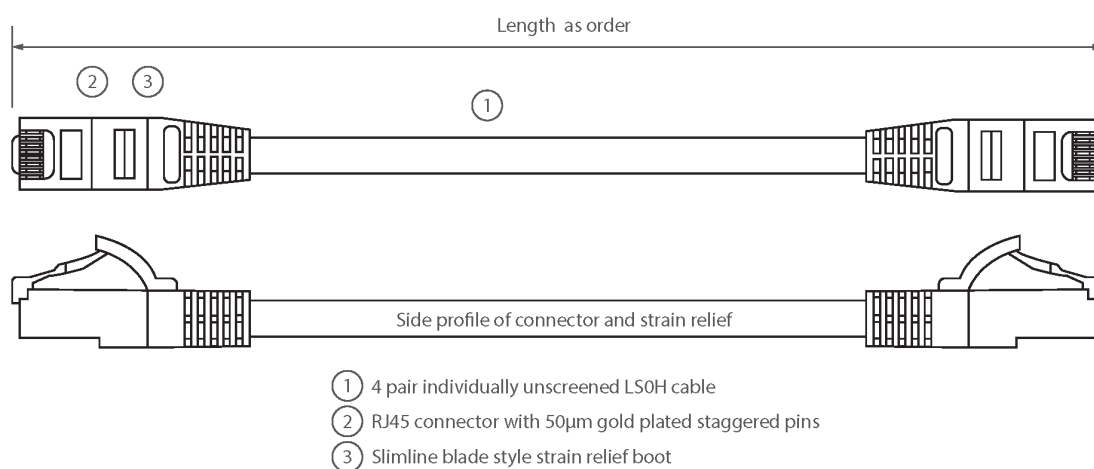

LSOH outer sheath

Individually packaged

"Stepped" RJ45 connector pins

T568B wiring

CIBSE TM65 Embodied Carbon: 0.283 kg CO2e

## Product Overview

Excel Category 6 U/UTP patch leads are manufactured and tested to ISO 11801, EN 50173 & TIA/EIA 568 requirements for patch cord assemblies and provide optimum performance levels for structured cabling installations.

## Product Specifications

| Feature                        | Values     |
|--------------------------------|------------|
| Cable type                     | U/UTP      |
| Category                       | 6          |
| Length                         | 1.5 m      |
| Type of connector connection 1 | RJ45 8(8)  |
| Type of connector connection 2 | RJ45 8(8)  |
| Outer sheath colour            | Green      |
| Strain relief boot             | Moulded-on |
| Lockable                       | no         |
| Strain relief boot colour      | Green      |

## Product drawing