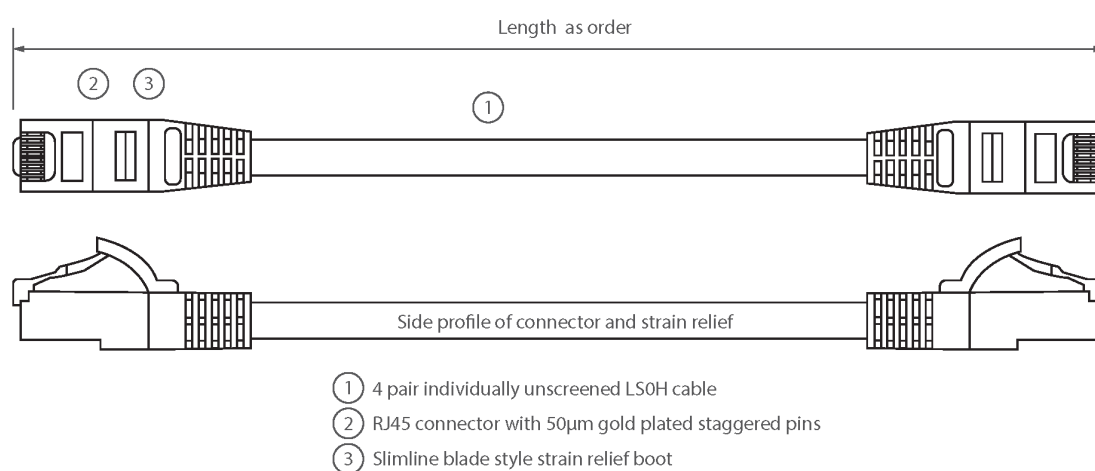

Individually packaged

"Stepped" RJ45 connector pins

T568B wiring

CIBSE TM65 Embodied Carbon: 0.283 kg CO2e

Product Overview

Excel Category 6 U/UTP patch leads are manufactured and tested to ISO 11801, EN 50173 & TIA/EIA 568 requirements for patch cord assemblies and provide optimum performance levels for structured cabling installations.

Product Specifications

Feature	Values
Cable type	U/UTP
Category	6
Length	1.5 m
Type of connector connection 1	RJ45 8(8)
Type of connector connection 2	RJ45 8(8)
Outer sheath colour	White
Strain relief boot	Moulded-on
Lockable	no
Strain relief boot colour	White

Excel Cat6 Patch Lead U/UTP Unshielded LSOH Blade Booted 1.5 m White

Item Code: 100-556

excel
without compromise.

Flame retardant version	yes
Cable construction	1x4
AWG-size	24
Pin assignment	1:1

Product drawing