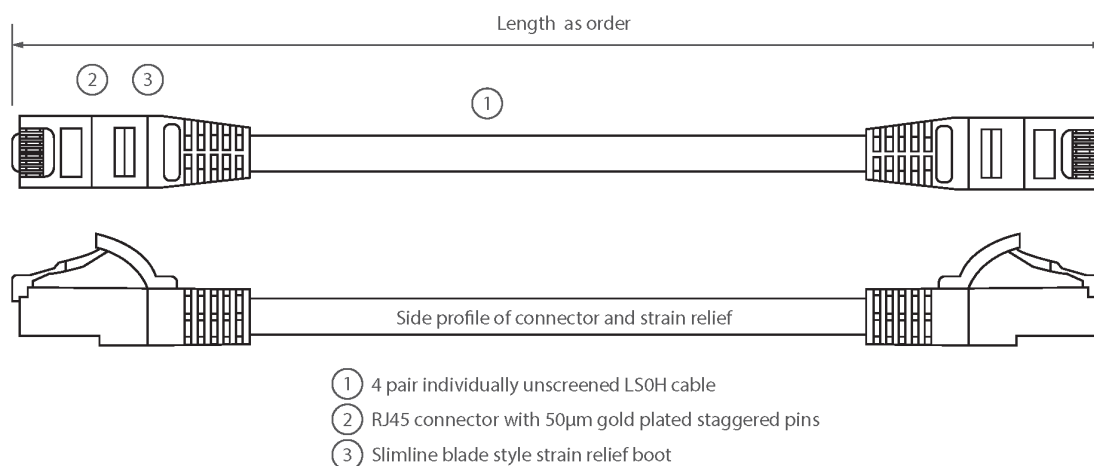

✕ Individually packaged

✕ "Stepped" RJ45 connector pins

✕ T568B wiring

✕ CIBSE TM65 Embodied Carbon: 0.283 kg CO2e

Product Overview

Excel Category 6 U/UTP patch leads are manufactured and tested to ISO 11801, EN 50173 & TIA/EIA 568 requirements for patch cord assemblies and provide optimum performance levels for structured cabling installations.

Product Specifications

Feature	Values
Cable type	U/UTP
Category	6
Length	1.5 m
Type of connector connection 1	RJ45 8(8)
Type of connector connection 2	RJ45 8(8)
Outer sheath colour	White
Strain relief boot	Moulded-on
Lockable	no
Strain relief boot colour	White
Flame retardant version	yes

Excel Cat6 Patch Lead U/UTP Unshielded LSOH Blade Booted 1.5 m White

Item Code: 100-556

excel
without compromise.

Cable construction	1x4
AWG-size	24
Pin assignment	1:1

Product drawing

Standards

Applicable standard	Detail
ISO/IEC 11801-1:2017	Information technology - Generic cabling for customer premises: Part 1 General Requirements
EN 50173-1:2018	Information technology. Generic cabling systems - General requirements
ANSI/TIA 568-2.D	Balanced Twisted-Pair Telecommunications Cabling and Components Standards
IEC 61156-5:2009+AMD1:2012 CSV	Multicore and symmetrical pair/quad cables for digital communications - Part 5: Symmetrical pair/quad cables with transmission characteristics up to 1 000 MHz - Horizontal floor wiring - Sectional specification
IEC 60332-1-2:2004	Tests on electric and optical fibre cables under fire conditions. Test for vertical flame propagation for a single insulated wire or cable. Procedure for 1 kW pre-mixed flame
IEC 61034-2:2005+A1:2013	Measurement of smoke density of cables burning under defined conditions - Part 2: Test procedure and requirements