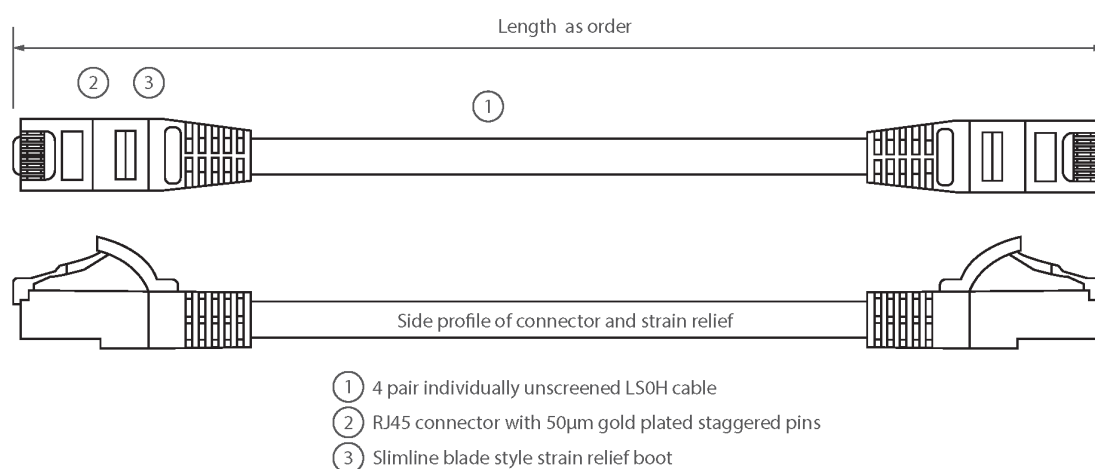

✕ Individually packaged

✕ "Stepped" RJ45 connector pins

✕ T568B wiring

✕ CIBSE TM65 Embodied Carbon: 0.283 kg CO2e

Product Overview

Excel Category 6 U/UTP patch leads are manufactured and tested to ISO 11801, EN 50173 & TIA/EIA 568 requirements for patch cord assemblies and provide optimum performance levels for structured cabling installations.

Product Specifications

Feature	Values
Cable type	U/UTP
Category	6
Length	1.5 m
Type of connector connection 1	RJ45 8(8)
Type of connector connection 2	RJ45 8(8)
Outer sheath colour	Violet
Strain relief boot	Moulded-on
Lockable	no
Strain relief boot colour	Violet
Flame retardant version	yes

Excel Cat6 Patch Lead U/UTP Unshielded LSOH Blade Booted 1.5 m Violet

Item Code: 100-557

Cable construction	1x4
AWG-size	24
Pin assignment	1:1

Product drawing

Standards

Applicable standard	Detail
ISO/IEC 11801-1:2017	Information technology - Generic cabling for customer premises: Part 1 General Requirements
EN 50173-1:2018	Information technology. Generic cabling systems - General requirements
ANSI/TIA 568-2.D	Balanced Twisted-Pair Telecommunications Cabling and Components Standards
IEC 61156-5:2009+AMD1:2012 CSV	Multicore and symmetrical pair/quad cables for digital communications - Part 5: Symmetrical pair/quad cables with transmission characteristics up to 1 000 MHz - Horizontal floor wiring - Sectional specification
IEC 60332-1-2:2004	Tests on electric and optical fibre cables under fire conditions. Test for vertical flame propagation for a single insulated wire or cable. Procedure for 1 kW pre-mixed flame
IEC 61034-2:2005+A1:2013	Measurement of smoke density of cables burning under defined conditions - Part 2: Test procedure and requirements