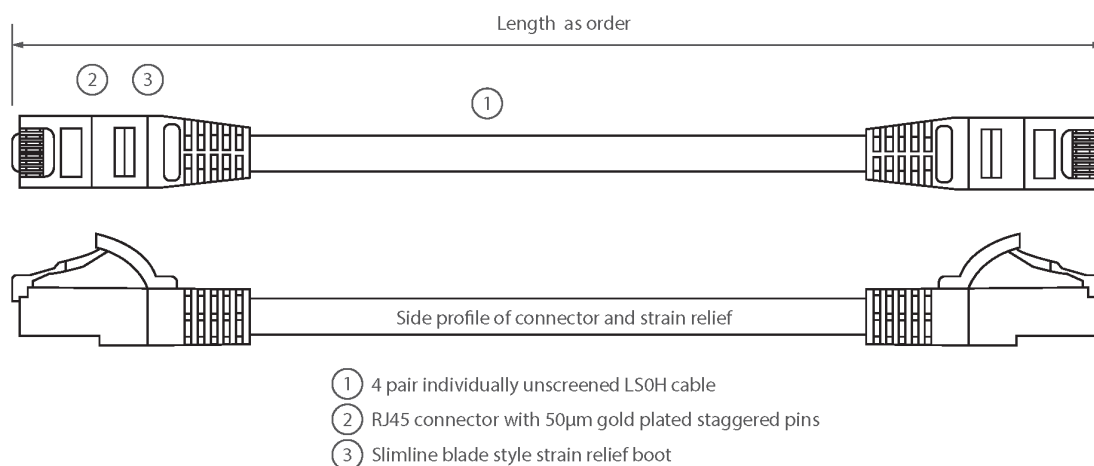

Product Overview

Excel Category 6 U/UTP patch leads are manufactured and tested to ISO 11801, EN 50173 & TIA/EIA 568 requirements for patch cord assemblies and provide optimum performance levels for structured cabling installations.

Product Specifications

Feature	Values
Cable type	U/UTP
Category	6
Length	1.5 m
Type of connector connection 1	RJ45 8(8)
Type of connector connection 2	RJ45 8(8)
Outer sheath colour	Violet
Strain relief boot	Moulded-on
Lockable	no
Strain relief boot colour	Violet
Flame retardant version	yes

Excel Cat6 Patch Lead U/UTP Unshielded LSOH Blade Booted 1.5 m Violet

Item Code: 100-557

excel
without compromise.

Cable construction	1x4
AWG-size	24
Pin assignment	1:1

Product drawing

Standards

Applicable standard	Detail
ISO/IEC 11801-1:2017	Information technology - Generic cabling for customer premises: Part 1 General Requirements
EN 50173-1:2018	Information technology. Generic cabling systems - General requirements
ANSI/TIA 568-2.D	Balanced Twisted-Pair Telecommunications Cabling and Components Standards
IEC 61156-5:2009+AMD1:2012 CSV	Multicore and symmetrical pair/quad cables for digital communications - Part 5: Symmetrical pair/quad cables with transmission characteristics up to 1 000 MHz - Horizontal floor wiring - Sectional specification
IEC 60332-1-2:2004	Tests on electric and optical fibre cables under fire conditions. Test for vertical flame propagation for a single insulated wire or cable. Procedure for 1 kW pre-mixed flame
IEC 61034-2:2005+A1:2013	Measurement of smoke density of cables burning under defined conditions - Part 2: Test procedure and requirements