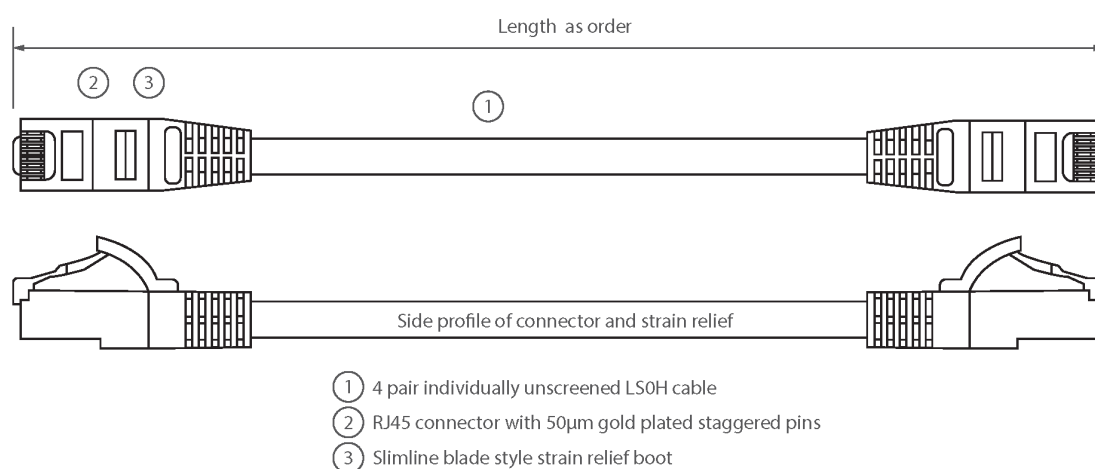

## Product Overview

Excel Category 6 U/UTP patch leads are manufactured and tested to ISO 11801, EN 50173 & TIA/EIA 568 requirements for patch cord assemblies and provide optimum performance levels for structured cabling installations.

## Product Specifications

Feature	Values
Cable type	U/UTP
Category	6
Length	1.5 m
Type of connector connection 1	RJ45 8(8)
Type of connector connection 2	RJ45 8(8)
Outer sheath colour	Violet
Strain relief boot	Moulded-on
Lockable	no
Strain relief boot colour	Violet
Flame retardant version	yes

# Excel Cat6 Patch Lead U/UTP Unshielded LSOH Blade Booted 1.5 m Violet

Item Code: 100-557

Cable construction	1x4
AWG-size	24
Pin assignment	1:1

## Product drawing