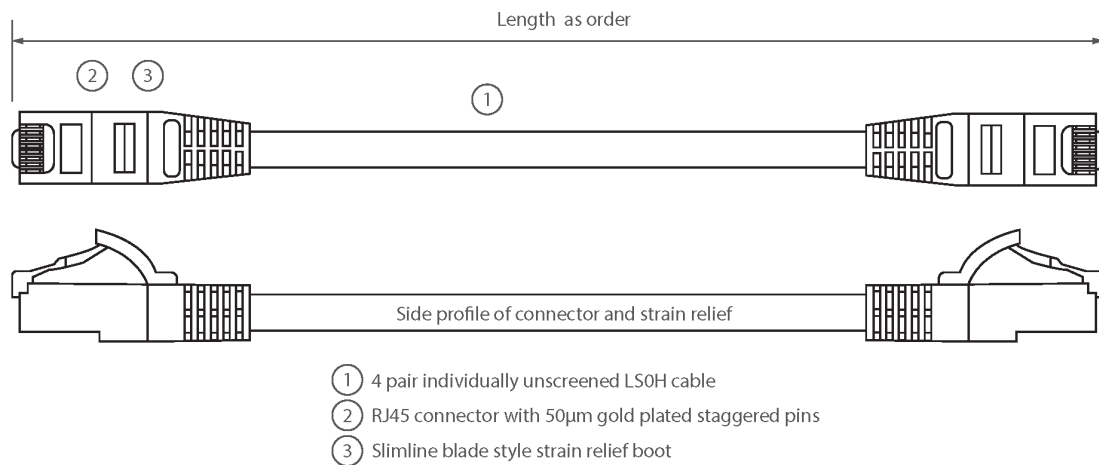

✕ Individually packaged

✕ "Stepped" RJ45 connector pins

✕ T568B wiring

✕ CIBSE TM65 Embodied Carbon: 0.203 kg CO2e

Product Overview

Excel Category 6 U/UTP patch leads are manufactured and tested to ISO 11801, EN 50173 & TIA/EIA 568 requirements for patch cord assemblies and provide optimum performance levels for structured cabling installations.

Product Specifications

Feature	Values
Cable type	U/UTP
Category	6
Length	1 m
Type of connector connection 1	RJ45 8(8)
Type of connector connection 2	RJ45 8(8)
Outer sheath colour	Pink
Strain relief boot	Moulded-on
Lockable	no
Strain relief boot colour	Pink
Flame retardant version	yes

Excel Cat6 Patch Lead U/UTP Unshielded LSOH Blade Booted 1 m Pink

Item Code: 100-559

Cable construction	1x4
AWG-size	24
Pin assignment	1:1

Product drawing

Standards

Applicable standard	Detail
ISO/IEC 11801-1:2017	Information technology - Generic cabling for customer premises: Part 1 General Requirements
EN 50173-1:2018	Information technology. Generic cabling systems - General requirements
ANSI/TIA 568-2.D	Balanced Twisted-Pair Telecommunications Cabling and Components Standards
IEC 61156-5:2009+AMD1:2012 CSV	Multicore and symmetrical pair/quad cables for digital communications - Part 5: Symmetrical pair/quad cables with transmission characteristics up to 1 000 MHz - Horizontal floor wiring - Sectional specification
IEC 60332-1-2:2004	Tests on electric and optical fibre cables under fire conditions. Test for vertical flame propagation for a single insulated wire or cable. Procedure for 1 kW pre-mixed flame
IEC 61034-2:2005+A1:2013	Measurement of smoke density of cables burning under defined conditions - Part 2: Test procedure and requirements