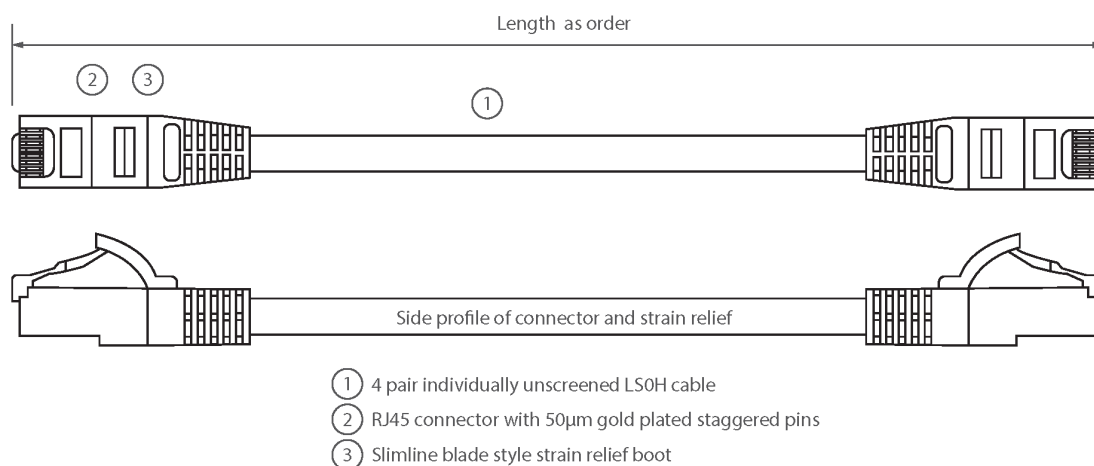

✕ Individually packaged

✕ "Stepped" RJ45 connector pins

✕ T568B wiring

✕ CIBSE TM65 Embodied Carbon: 0.363 kg CO2e

Product Overview

Excel Category 6 U/UTP patch leads are manufactured and tested to ISO 11801, EN 50173 & TIA/EIA 568 requirements for patch cord assemblies and provide optimum performance levels for structured cabling installations.

Product Specifications

Feature	Values
Cable type	U/UTP
Category	6
Length	2 m
Type of connector connection 1	RJ45 8(8)
Type of connector connection 2	RJ45 8(8)
Outer sheath colour	Pink
Strain relief boot	Moulded-on
Lockable	no
Strain relief boot colour	Pink
Flame retardant version	yes

Excel Cat6 Patch Lead U/UTP Unshielded LSOH Blade Booted 2 m Pink

Item Code: 100-560

excel
without compromise.

Cable construction	1x4
AWG-size	24
Pin assignment	1:1

Product drawing

Standards

Applicable standard	Detail
ISO/IEC 11801-1:2017	Information technology - Generic cabling for customer premises: Part 1 General Requirements
EN 50173-1:2018	Information technology. Generic cabling systems - General requirements
ANSI/TIA 568-2.D	Balanced Twisted-Pair Telecommunications Cabling and Components Standards
IEC 61156-5:2009+AMD1:2012 CSV	Multicore and symmetrical pair/quad cables for digital communications - Part 5: Symmetrical pair/quad cables with transmission characteristics up to 1 000 MHz - Horizontal floor wiring - Sectional specification
IEC 60332-1-2:2004	Tests on electric and optical fibre cables under fire conditions. Test for vertical flame propagation for a single insulated wire or cable. Procedure for 1 kW pre-mixed flame
IEC 61034-2:2005+A1:2013	Measurement of smoke density of cables burning under defined conditions - Part 2: Test procedure and requirements