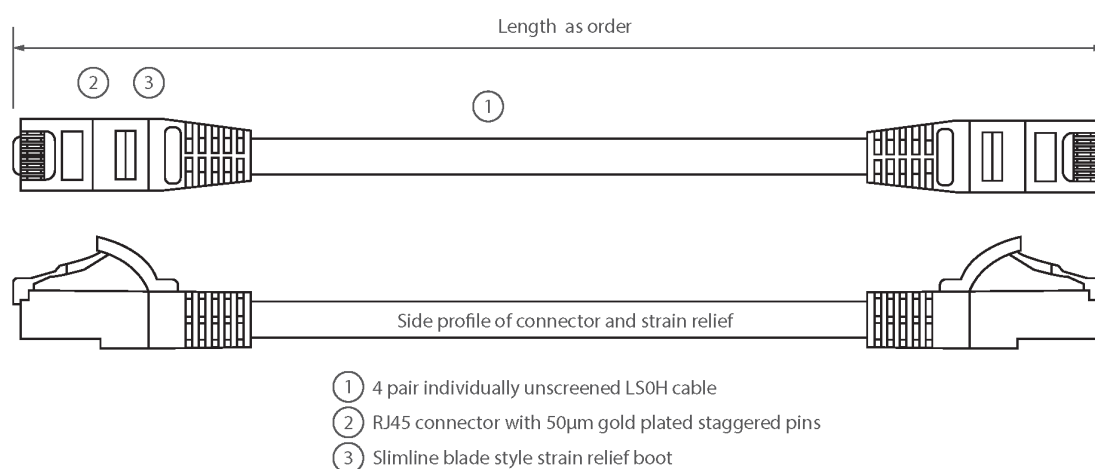

✕ Individually packaged

✕ "Stepped" RJ45 connector pins

✕ T568B wiring

✕ CIBSE TM65 Embodied Carbon: 0.522 kg CO2e

Product Overview

Excel Category 6 U/UTP patch leads are manufactured and tested to ISO 11801, EN 50173 & TIA/EIA 568 requirements for patch cord assemblies and provide optimum performance levels for structured cabling installations.

Product Specifications

Feature	Values
Cable type	U/UTP
Category	6
Length	3 m
Type of connector connection 1	RJ45 8(8)
Type of connector connection 2	RJ45 8(8)
Outer sheath colour	Pink
Strain relief boot	Moulded-on
Lockable	no
Strain relief boot colour	Pink
Flame retardant version	yes

Excel Cat6 Patch Lead U/UTP Unshielded LSOH Blade Booted 3 m Pink

Item Code: 100-561

Cable construction	1x4
AWG-size	24
Pin assignment	1:1

Product drawing

Standards

Applicable standard	Detail
ISO/IEC 11801-1:2017	Information technology - Generic cabling for customer premises: Part 1 General Requirements
EN 50173-1:2018	Information technology. Generic cabling systems - General requirements
ANSI/TIA 568-2.D	Balanced Twisted-Pair Telecommunications Cabling and Components Standards
IEC 61156-5:2009+AMD1:2012 CSV	Multicore and symmetrical pair/quad cables for digital communications - Part 5: Symmetrical pair/quad cables with transmission characteristics up to 1 000 MHz - Horizontal floor wiring - Sectional specification
IEC 60332-1-2:2004	Tests on electric and optical fibre cables under fire conditions. Test for vertical flame propagation for a single insulated wire or cable. Procedure for 1 kW pre-mixed flame
IEC 61034-2:2005+A1:2013	Measurement of smoke density of cables burning under defined conditions - Part 2: Test procedure and requirements