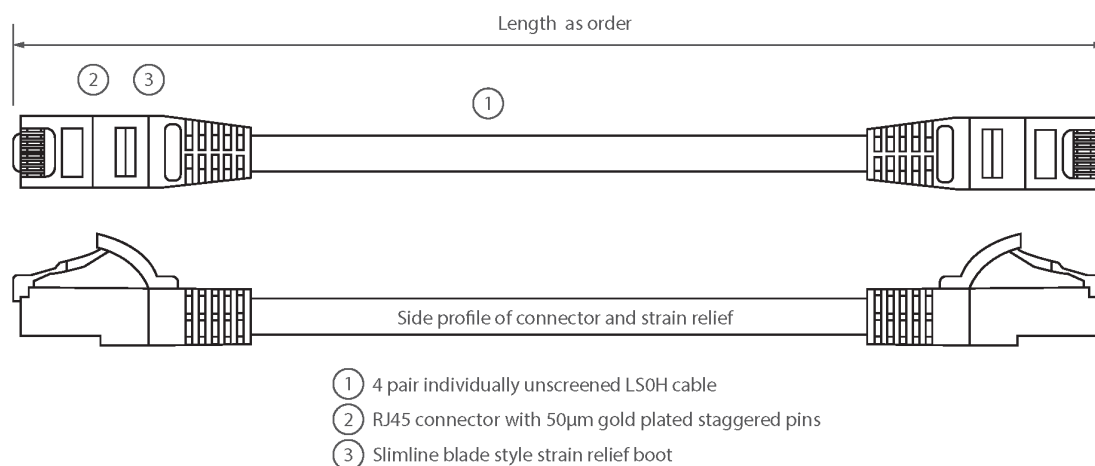

✕ Individually packaged

✕ "Stepped" RJ45 connector pins

✕ T568B wiring

✕ CIBSE TM65 Embodied Carbon: 0.842 kg CO2e

Product Overview

Excel Category 6 U/UTP patch leads are manufactured and tested to ISO 11801, EN 50173 & TIA/EIA 568 requirements for patch cord assemblies and provide optimum performance levels for structured cabling installations.

Product Specifications

Feature	Values
Cable type	U/UTP
Category	6
Length	5 m
Type of connector connection 1	RJ45 8(8)
Type of connector connection 2	RJ45 8(8)
Outer sheath colour	Pink
Strain relief boot	Moulded-on
Lockable	no
Strain relief boot colour	Pink
Flame retardant version	yes

Excel Cat6 Patch Lead U/UTP Unshielded LSOH Blade Booted 5 m Pink

Item Code: 100-562

excel
without compromise.

Cable construction	1x4
AWG-size	24
Pin assignment	1:1

Product drawing

Standards

Applicable standard	Detail
ISO/IEC 11801-1:2017	Information technology - Generic cabling for customer premises: Part 1 General Requirements
EN 50173-1:2018	Information technology. Generic cabling systems - General requirements
ANSI/TIA 568-2.D	Balanced Twisted-Pair Telecommunications Cabling and Components Standards
IEC 61156-5:2009+AMD1:2012 CSV	Multicore and symmetrical pair/quad cables for digital communications - Part 5: Symmetrical pair/quad cables with transmission characteristics up to 1 000 MHz - Horizontal floor wiring - Sectional specification
IEC 60332-1-2:2004	Tests on electric and optical fibre cables under fire conditions. Test for vertical flame propagation for a single insulated wire or cable. Procedure for 1 kW pre-mixed flame
IEC 61034-2:2005+A1:2013	Measurement of smoke density of cables burning under defined conditions - Part 2: Test procedure and requirements