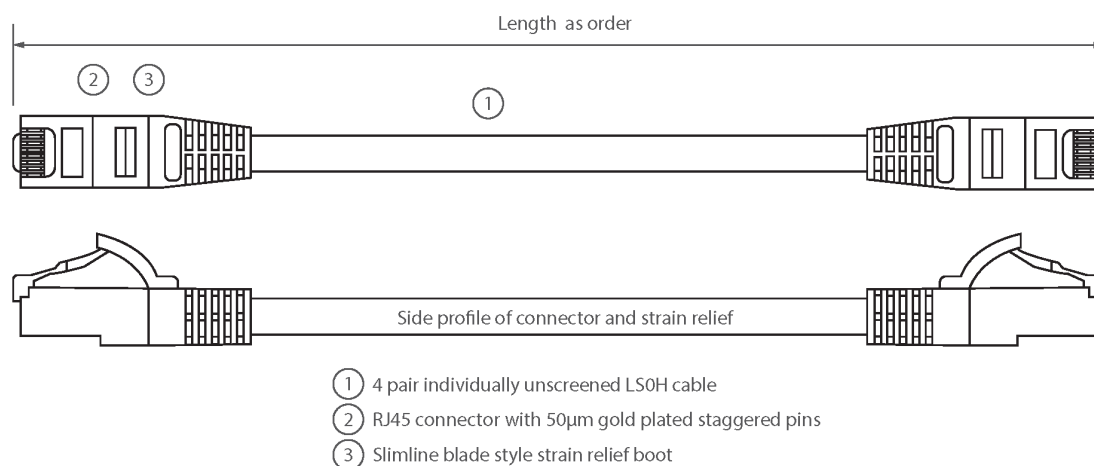

✕ Individually packaged

✕ "Stepped" RJ45 connector pins

✕ T568B wiring

✕ CIBSE TM65 Embodied Carbon: 0.842 kg CO2e

Product Overview

Excel Category 6 U/UTP patch leads are manufactured and tested to ISO 11801, EN 50173 & TIA/EIA 568 requirements for patch cord assemblies and provide optimum performance levels for structured cabling installations.

Product Specifications

Feature	Values
Cable type	U/UTP
Category	6
Length	5 m
Type of connector connection 1	RJ45 8(8)
Type of connector connection 2	RJ45 8(8)
Outer sheath colour	Pink
Strain relief boot	Moulded-on
Lockable	no
Strain relief boot colour	Pink
Flame retardant version	yes

Excel Cat6 Patch Lead U/UTP Unshielded LSOH Blade Booted 5 m Pink

Item Code: 100-562

excel
without compromise.

Cable construction	1x4
AWG-size	24
Pin assignment	1:1

Product drawing

Standards

Applicable standard	Detail
ISO/IEC 11801-1:2017	Information technology - Generic cabling for customer premises: Part 1 General Requirements
EN 50173-1:2018	Information technology. Generic cabling systems - General requirements
ANSI/TIA 568-2.D	Balanced Twisted-Pair Telecommunications Cabling and Components Standards
IEC 61156-5:2009+AMD1:2012 CSV	Multicore and symmetrical pair/quad cables for digital communications - Part 5: Symmetrical pair/quad cables with transmission characteristics up to 1 000 MHz - Horizontal floor wiring - Sectional specification
IEC 60332-1-2:2004	Tests on electric and optical fibre cables under fire conditions. Test for vertical flame propagation for a single insulated wire or cable. Procedure for 1 kW pre-mixed flame
IEC 61034-2:2005+A1:2013	Measurement of smoke density of cables burning under defined conditions - Part 2: Test procedure and requirements