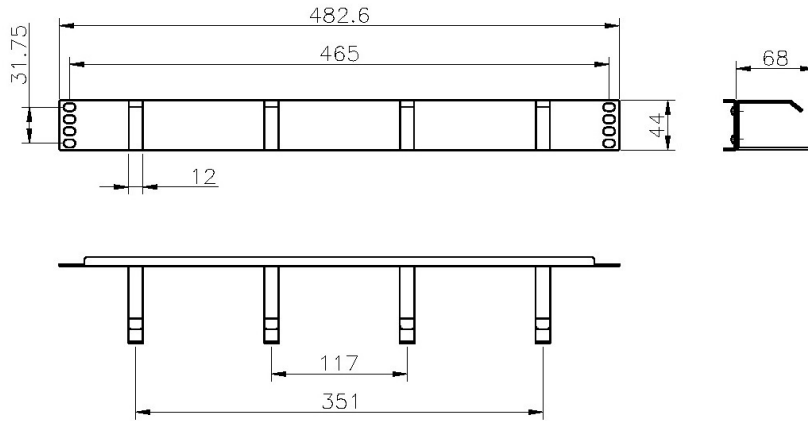

Product Overview

A range of cable management bars designed to fit in standard 19" racks and cabinets.

Product Specifications

Feature	Values
Model	Cable management bar

Excel Cable Management Bar 1U 4 Vertical Metal Hoops 100 mm Black

Excel Cable Management Bar 1U 4 Vertical Metal Hoops
100 mm Black

Part Code: 100-583

sales@excel-networking.com
excel-networking.com

Product drawings

Excel Cable Management Bar 1U 4 Vertical Metal Hoops 100 mm Black

Part Code: 100-583

sales@excel-networking.com
excel-networking.com

Excel Cable Management Bar 1U 4 Vertical Metal Hoops 100 mm Black

Part Code: 100-583

sales@excel-networking.com
excel-networking.com

Part Code Table

Part Code	Description
100-582	Excel Cable Management Bar 1U 4 Vertical Metal Hoops 65 mm Black
100-583	Excel Cable Management Bar 1U 4 Vertical Metal Hoops 100 mm Black
100-586	Excel Cable Management Bar 1U 5 Vertical Plastic Hoops 65 mm Black
100-590	Excel Cable Management Bar 1U 3 Vertical/2 Horizontal Metal Hoops Black
100-594	Excel Cable Management Bar 2U 4 Vertical Metal Hoops 65 mm Black