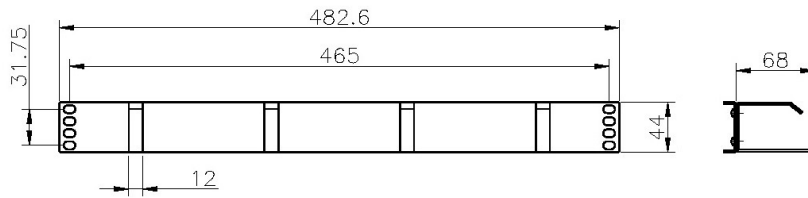

Product Overview

A range of cable management bars designed to fit in standard 19" racks and cabinets.

Product Specifications

Feature	Values
Model	Cable management bar

Excel Cable Management Bar 1U 4 Vertical Metal Hoops 100 mm Black

Excel Cable Management Bar 1U 4 Vertical Metal Hoops
100 mm Black

Part Code: 100-583

sales@excel-networking.com
excel-networking.com

Product drawings

Excel Cable Management Bar 1U 4 Vertical Metal Hoops 100 mm Black

Part Code: 100-583

sales@excel-networking.com
excel-networking.com

Excel Cable Management Bar 1U 4 Vertical Metal Hoops 100 mm Black

Part Code: 100-583

sales@excel-networking.com
excel-networking.com

Part Code Table