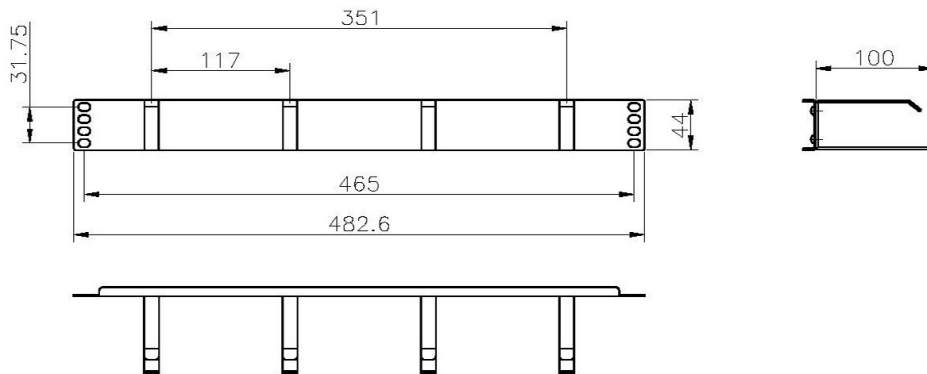

✕ 100 mm cable rings

✕ CIBSE TM65 Embodied Carbon: 3.313 kg CO2e

Product Overview

A range of cable management bars designed to fit in standard 19" racks and cabinets.

Product Specifications

| Feature | Values |
|-------------------------------|----------------------|
| Model | Cable management bar |
| Material | Metal |
| Suitable for 19 inch mounting | yes |
| Number of rack units (RU) | 1 |
| Colour | Black |

Excel Cable Management Bar 1U 4 Vertical Metal
Hoops 100 mm Black

Item Code: 100-583

articles as such or in complex objects (Products)

POPs (EU) No 2019/1021

EU Regulation for the restriction of Persistent Organic
Pollutants.

Excel Cable Management Bar 1U 4 Vertical Metal Hoops 100 mm Black

Item Code: 100-583

Product drawings

Excel Cable Management Bar 1U 4 Vertical Metal Hoops 100 mm Black

Item Code: 100-583

Part Number Table

| Part Number | Description |
|-------------|---|
| 100-582 | Excel Cable Management Bar 1U 4 Vertical Metal Hoops 65 mm Black |
| 100-583 | Excel Cable Management Bar 1U 4 Vertical Metal Hoops 100 mm Black |
| 100-586 | Excel Cable Management Bar 1U 5 Vertical Plastic Hoops 65 mm Black |
| 100-590 | Excel Cable Management Bar 1U 3 Vertical/2 Horizontal Metal Hoops Black |
| 100-594 | Excel Cable Management Bar 2U 4 Vertical Metal Hoops 65 mm Black |