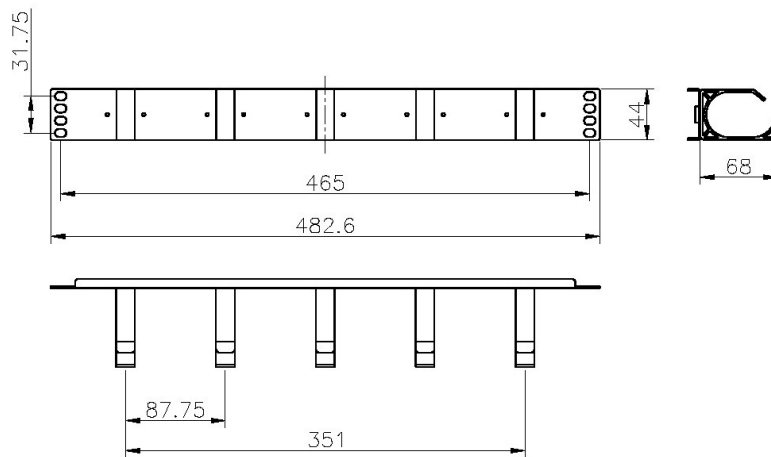

✕ 100 mm cable rings

✕ CIBSE TM65 Embodied Carbon: 3.313 kg CO2e

Product Overview

A range of cable management bars designed to fit in standard 19" racks and cabinets.

Product Specifications

| Feature | Values |
|-------------------------------|----------------------|
| Model | Cable management bar |
| Material | Metal |
| Suitable for 19 inch mounting | yes |
| Number of rack units (RU) | 1 |
| Colour | Black |

Excel Cable Management Bar 1U 4 Vertical Metal
Hoops 100 mm Black

Item Code: 100-583

articles as such or in complex objects (Products)

POPs (EU) No 2019/1021

EU Regulation for the restriction of Persistent Organic
Pollutants.

Excel Cable Management Bar 1U 4 Vertical Metal Hoops 100 mm Black

Item Code: 100-583

Product drawings

Excel Cable Management Bar 1U 4 Vertical Metal Hoops 100 mm Black

Item Code: 100-583

Part Number Table

| Part Number | Description |
|-------------|---|
| 100-582 | Excel Cable Management Bar 1U 4 Vertical Metal Hoops 65 mm Black |
| 100-583 | Excel Cable Management Bar 1U 4 Vertical Metal Hoops 100 mm Black |
| 100-586 | Excel Cable Management Bar 1U 5 Vertical Plastic Hoops 65 mm Black |
| 100-590 | Excel Cable Management Bar 1U 3 Vertical/2 Horizontal Metal Hoops Black |
| 100-594 | Excel Cable Management Bar 2U 4 Vertical Metal Hoops 65 mm Black |