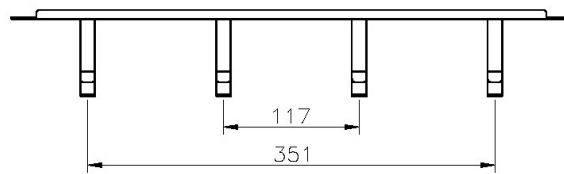

Product Overview

A range of cable management bars designed to fit in standard 19" racks and cabinets.

Product Specifications

Feature	Values
Model	Cable management bar

Excel Cable Management Bar 1U 4 Vertical Metal Hoops 100 mm Black

Excel Cable Management Bar 1U 4 Vertical Metal Hoops
100 mm Black

Part Code: 100-583

sales@excel-networking.com
excel-networking.com

Product drawings

Excel Cable Management Bar 1U 4 Vertical Metal Hoops 100 mm Black

Part Code: 100-583

sales@excel-networking.com
excel-networking.com

Excel Cable Management Bar 1U 4 Vertical Metal Hoops 100 mm Black

Part Code: 100-583

sales@excel-networking.com
excel-networking.com

Part Code Table