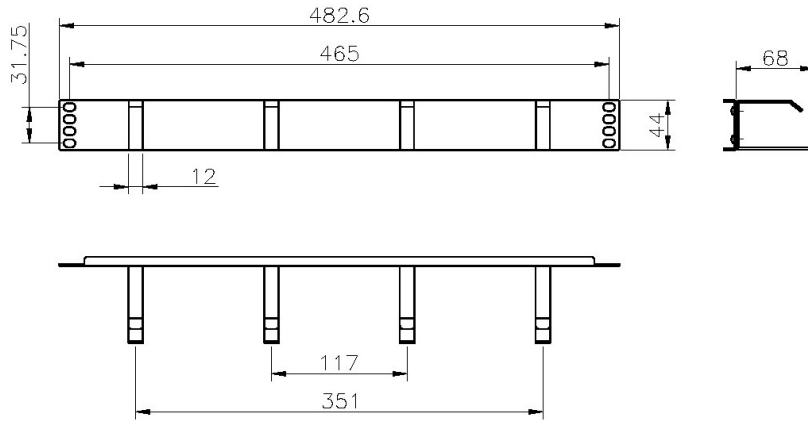

✕ 100 mm cable rings

✕ CIBSE TM65 Embodied Carbon: 3.313 kg CO2e

Product Overview

A range of cable management bars designed to fit in standard 19" racks and cabinets.

Product Specifications

| Feature | Values |
|-------------------------------|----------------------|
| Model | Cable management bar |
| Material | Metal |
| Suitable for 19 inch mounting | yes |
| Number of rack units (RU) | 1 |
| Colour | Black |

Excel Cable Management Bar 1U 4 Vertical Metal
Hoops 100 mm Black

Item Code: 100-583

articles as such or in complex objects (Products)

POPs (EU) No 2019/1021

EU Regulation for the restriction of Persistent Organic
Pollutants.

Excel Cable Management Bar 1U 4 Vertical Metal Hoops 100 mm Black

Item Code: 100-583

Product drawings

Excel Cable Management Bar 1U 4 Vertical Metal Hoops 100 mm Black

Item Code: 100-583

Part Number Table

| Part Number | Description |
|-------------|---|
| 100-582 | Excel Cable Management Bar 1U 4 Vertical Metal Hoops 65 mm Black |
| 100-583 | Excel Cable Management Bar 1U 4 Vertical Metal Hoops 100 mm Black |
| 100-586 | Excel Cable Management Bar 1U 5 Vertical Plastic Hoops 65 mm Black |
| 100-590 | Excel Cable Management Bar 1U 3 Vertical/2 Horizontal Metal Hoops Black |
| 100-594 | Excel Cable Management Bar 2U 4 Vertical Metal Hoops 65 mm Black |