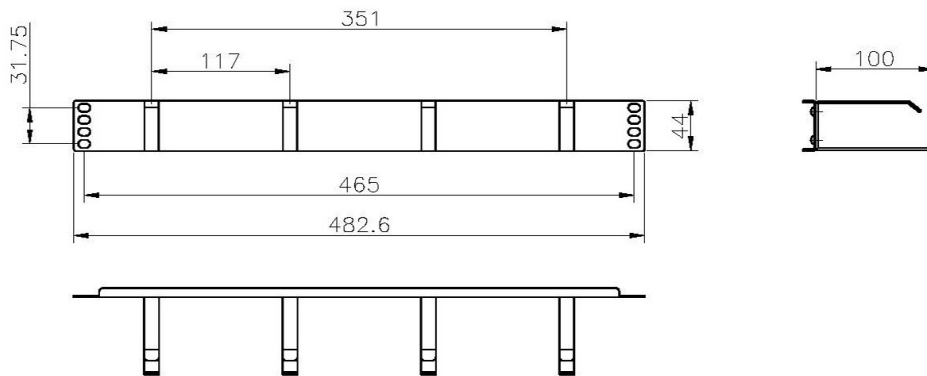

Product Overview

A range of cable management bars designed to fit in standard 19" racks and cabinets.

Product Specifications

Feature	Values
Model	Cable management bar

Excel Cable Management Bar 1U 4 Vertical Metal Hoops 100 mm Black

Excel Cable Management Bar 1U 4 Vertical Metal Hoops
100 mm Black

Part Code: 100-583

sales@excel-networking.com
excel-networking.com

Product drawings

Excel Cable Management Bar 1U 4 Vertical Metal Hoops 100 mm Black

Part Code: 100-583

sales@excel-networking.com
excel-networking.com

Excel Cable Management Bar 1U 4 Vertical Metal Hoops 100 mm Black

Part Code: 100-583

sales@excel-networking.com
excel-networking.com

Part Code Table

Part Code	Description
100-582	Excel Cable Management Bar 1U 4 Vertical Metal Hoops 65 mm Black
100-583	Excel Cable Management Bar 1U 4 Vertical Metal Hoops 100 mm Black
100-586	Excel Cable Management Bar 1U 5 Vertical Plastic Hoops 65 mm Black
100-590	Excel Cable Management Bar 1U 3 Vertical/2 Horizontal Metal Hoops Black
100-594	Excel Cable Management Bar 2U 4 Vertical Metal Hoops 65 mm Black