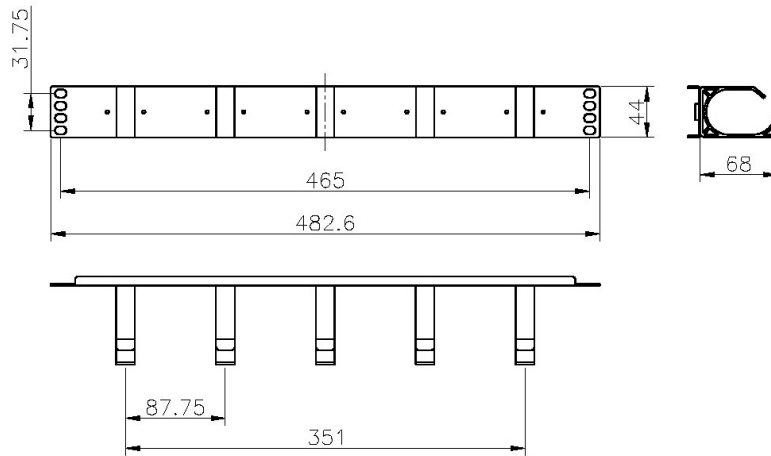

Product Overview

A range of cable management bars designed to fit in standard 19" racks and cabinets.

Product Specifications

Feature	Values
Model	Cable management bar

Excel Cable Management Bar 1U 4 Vertical Metal Hoops 100 mm Black

Excel Cable Management Bar 1U 4 Vertical Metal Hoops
100 mm Black

Part Code: 100-583

sales@excel-networking.com
excel-networking.com

Product drawings

Excel Cable Management Bar 1U 4 Vertical Metal Hoops 100 mm Black

Part Code: 100-583

sales@excel-networking.com
excel-networking.com

Excel Cable Management Bar 1U 4 Vertical Metal Hoops 100 mm Black

Part Code: 100-583

sales@excel-networking.com
excel-networking.com

Part Code Table

Part Code	Description
100-582	Excel Cable Management Bar 1U 4 Vertical Metal Hoops 65 mm Black
100-583	Excel Cable Management Bar 1U 4 Vertical Metal Hoops 100 mm Black
100-586	Excel Cable Management Bar 1U 5 Vertical Plastic Hoops 65 mm Black
100-590	Excel Cable Management Bar 1U 3 Vertical/2 Horizontal Metal Hoops Black
100-594	Excel Cable Management Bar 2U 4 Vertical Metal Hoops 65 mm Black