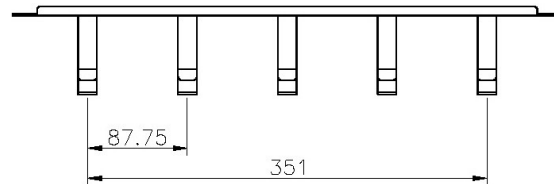

Product Overview

A range of cable management bars designed to fit in standard 19" racks and cabinets.

Product Specifications

Feature	Values
Model	Cable management bar

Excel Cable Management Bar 1U 4 Vertical Metal Hoops 100 mm Black

Excel Cable Management Bar 1U 4 Vertical Metal Hoops
100 mm Black

Part Code: 100-583

sales@excel-networking.com
excel-networking.com

Product drawings

Excel Cable Management Bar 1U 4 Vertical Metal Hoops 100 mm Black

Part Code: 100-583

sales@excel-networking.com
excel-networking.com

Excel Cable Management Bar 1U 4 Vertical Metal Hoops 100 mm Black

Part Code: 100-583

sales@excel-networking.com
excel-networking.com

Part Code Table