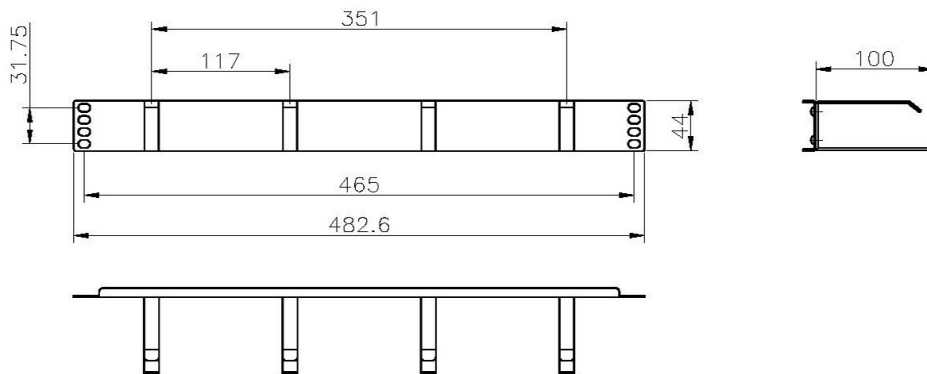

Product Overview

A range of cable management bars designed to fit in standard 19" racks and cabinets.

Product Specifications

Feature	Values
Model	Cable management bar

Excel Cable Management Bar 1U 4 Vertical Metal Hoops 100 mm Black

Excel Cable Management Bar 1U 4 Vertical Metal Hoops
100 mm Black

Part Code: 100-583

sales@excel-networking.com
excel-networking.com

Product drawings

Excel Cable Management Bar 1U 4 Vertical Metal Hoops 100 mm Black

Part Code: 100-583

sales@excel-networking.com
excel-networking.com

Excel Cable Management Bar 1U 4 Vertical Metal Hoops 100 mm Black

Part Code: 100-583

sales@excel-networking.com
excel-networking.com

Part Code Table

Part Code	Description
100-582	Excel Cable Management Bar 1U 4 Vertical Metal Hoops 65 mm Black
100-583	Excel Cable Management Bar 1U 4 Vertical Metal Hoops 100 mm Black
100-586	Excel Cable Management Bar 1U 5 Vertical Plastic Hoops 65 mm Black
100-590	Excel Cable Management Bar 1U 3 Vertical/2 Horizontal Metal Hoops Black
100-594	Excel Cable Management Bar 2U 4 Vertical Metal Hoops 65 mm Black