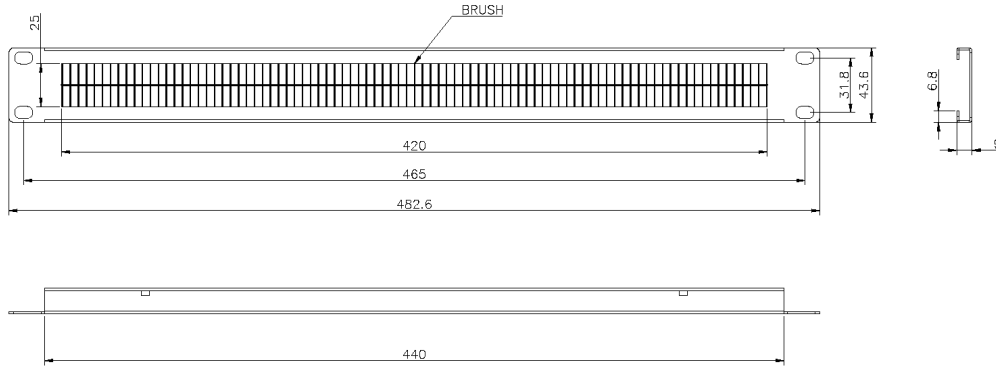

# Excel 1U Double Brush Strip Middle Split Black

Item Code: 100-595

✕ Split brushes top to bottom

✕ 50/50 brush split top and bottom

✕ Enhances appearance

✕ 25 Year system warranty

✕ CIBSE TM65 Embodied Carbon: 1.725 kg CO2e

## Product Overview

To improve cabinet appearance Blank Plates can be installed to cover unused space. Letterbox Panels allow patch cords to be fed to or from the rear of the cabinet.

The Excel 1U Horizontal split letterbox-style brush strip, creates a cable pathway and protection against dust ingress. Rack and Cabinet air flow efficiency and effectiveness can be greatly increased by channelling it directly where you need it.

## Product Specifications

Feature	Values
Model	Double brush strip-middle split black
Material	Metal
Suitable for 19 inch mounting	yes
Number of rack units (RU)	1

**Product drawing (100-595)**

**Product drawing (100-599)**

**Product drawing (100-610)**