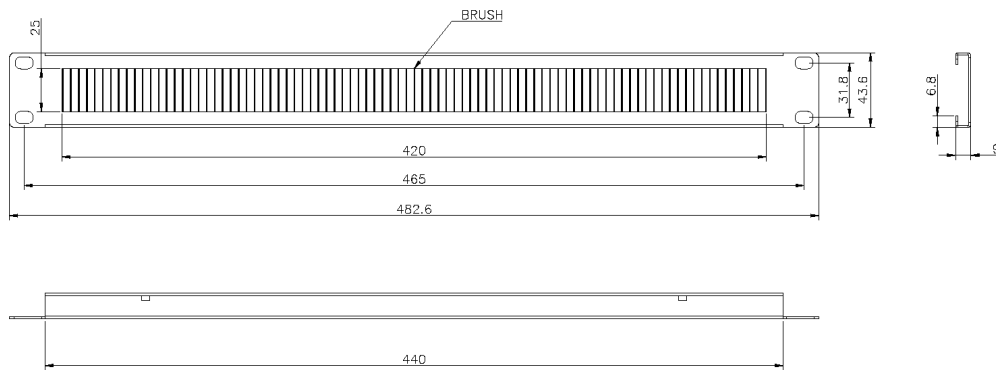

# Excel 1U Double Brush Strip Middle Split Black

Item Code: 100-595

✕ Split brushes top to bottom

✕ 50/50 brush split top and bottom

✕ Enhances appearance

✕ 25 Year system warranty

✕ CIBSE TM65 Embodied Carbon: 1.725 kg CO2e

## Product Overview

To improve cabinet appearance Blank Plates can be installed to cover unused space. Letterbox Panels allow patch cords to be fed to or from the rear of the cabinet.

The Excel 1U Horizontal split letterbox-style brush strip, creates a cable pathway and protection against dust ingress. Rack and Cabinet air flow efficiency and effectiveness can be greatly increased by channelling it directly where you need it.

## Product Specifications

Feature	Values
Model	Double brush strip-middle split black
Material	Metal
Suitable for 19 inch mounting	yes
Number of rack units (RU)	1

**Product drawing (100-595)**

**Product drawing (100-599)**

**Product drawing (100-610)**