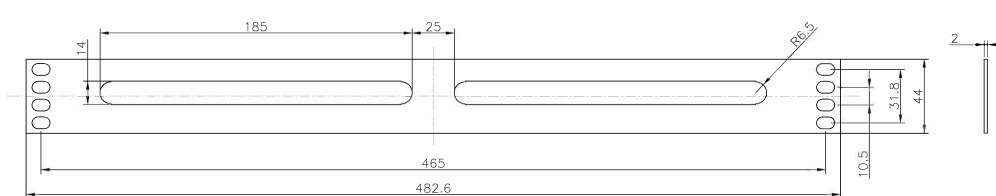

# Excel 1U Double Brush Strip Middle Split Black

Item Code: 100-595

✕ Split brushes top to bottom

✕ 50/50 brush split top and bottom

✕ Enhances appearance

✕ 25 Year system warranty

✕ CIBSE TM65 Embodied Carbon: 1.725 kg CO2e

## Product Specifications

Feature	Values
Model	Double brush strip-middle split black
Material	Metal
Suitable for 19 inch mounting	yes
Number of rack units (RU)	1

**Product drawing (100-595)**

**Product drawing (100-599)**

**Product drawing (100-610)**

## Part Number Table

Part Number	Description
100-595	Excel 1U Double Brush Strip Middle Split Black
100-599	Excel 1U Brush Strip Black
100-610	Excel 1U Letterbox Plate Black

Excel is a world class premium performing end to end infrastructure solution designed, Manufactured, supported and delivered without compromise.