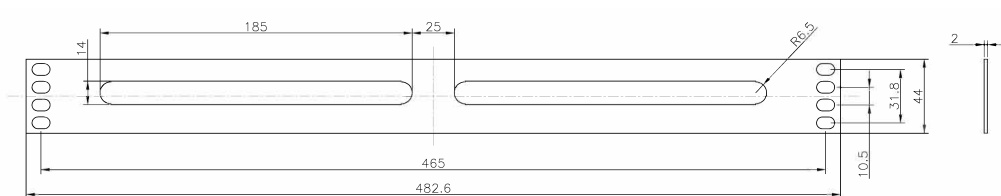

Product drawing (100-610)