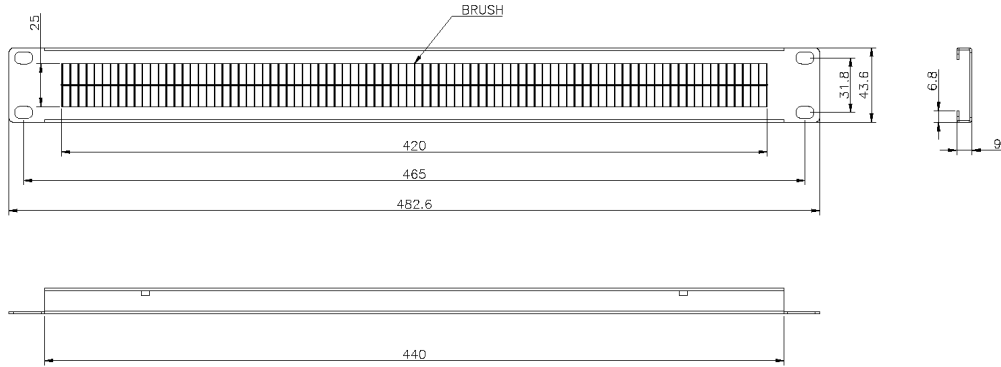

Excel 1U Double Brush Strip Middle Split Black

Item Code: 100-595

✕ Split brushes top to bottom

✕ 50/50 brush split top and bottom

✕ Enhances appearance

✕ 25 Year system warranty

✕ CIBSE TM65 Embodied Carbon: 1.725 kg CO2e

Product Overview

To improve cabinet appearance Blank Plates can be installed to cover unused space. Letterbox Panels allow patch cords to be fed to or from the rear of the cabinet.

The Excel 1U Horizontal split letterbox-style brush strip, creates a cable pathway and protection against dust ingress. Rack and Cabinet air flow efficiency and effectiveness can be greatly increased by channelling it directly where you need it.

Product Specifications

Feature	Values
Model	Double brush strip-middle split black
Material	Metal
Suitable for 19 inch mounting	yes
Number of rack units (RU)	1

Item Code: 100-595

Product drawing (100-595)

Part Number Table

Part Number	Description
100-595	Excel 1U Double Brush Strip Middle Split Black
100-599	Excel 1U Brush Strip Black
100-610	Excel 1U Letterbox Plate Black

Excel is a world class premium performing end to end infrastructure solution designed, Manufactured, supported and delivered without compromise.