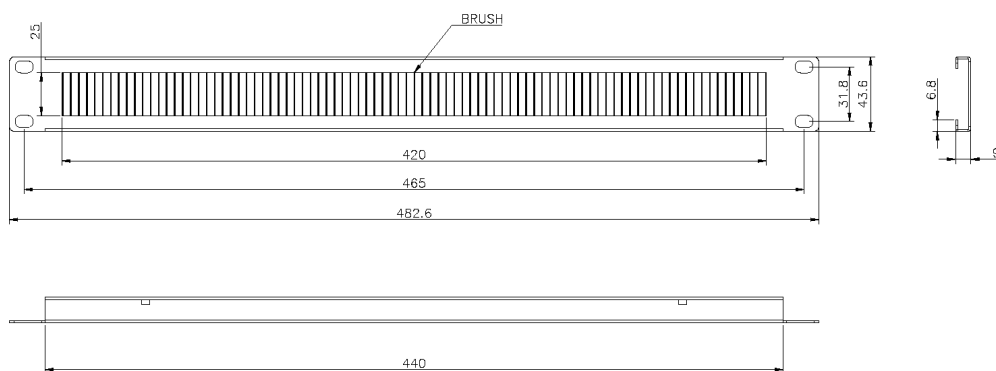

Product drawing (100-599)