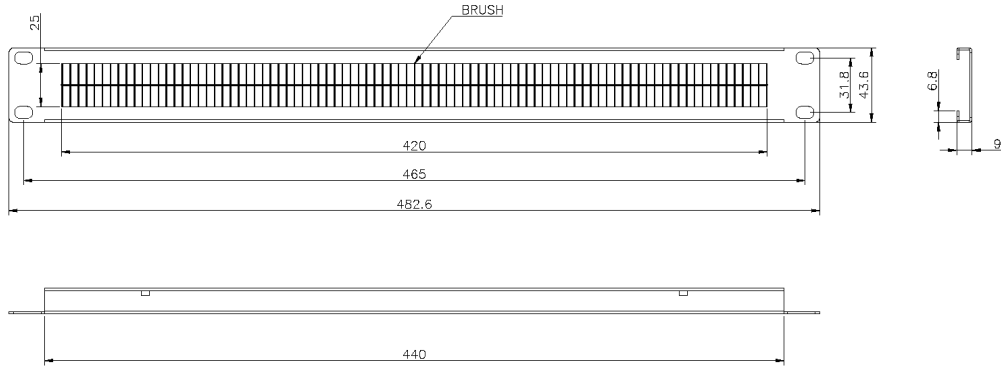

Product drawing (100-595)