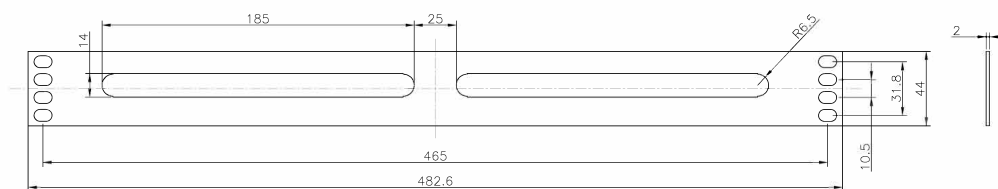

Product drawing (100-610)

Standards

Applicable standard	Detail
Directive 2011/65/EU (RoHS II)	Restriction of the Use of Certain Hazardous Substances in Electrical and Electronic Equipment — compliant. Applies within EU member states).
Directive (EU) 2015/863 (RoHS III)	Amending Directive 2011/65/EU to add four phthalates (DEHP, BBP, DBP, DIBP) to Annex II — compliant.
Directive 2008/98/EC (WFD)	Waste Framework Directive — compliant. Implemented in the UK through the Waste (England and Wales) Regulations 2011 (SI 2011 No. 988).
ECHA SCIP Database	Compliant; product does not contain SVHCs (Substances of Very High Concern) as defined under REACH Article 33(1). Submission obligations met under EU REACH and UK REACH.
Regulation (EU) 2019/1021 (POPs)	EU Regulation on Persistent Organic Pollutants — compliant. For Great Britain, compliance is aligned with the Persistent Organic Pollutants (Amendment) (EU Exit) Regulations 2020 (SI 2020 No. 1355).
UK SI 2012 No. 3032	The Restriction of the Use of Certain Hazardous Substances in Electrical and Electronic Equipment Regulations 2012 (UK RoHS) — compliant for Great Britain. Retained EU law, as amended by the Product Safety and Metrology (Amendment etc.) (EU Exit) Regulations 2019.