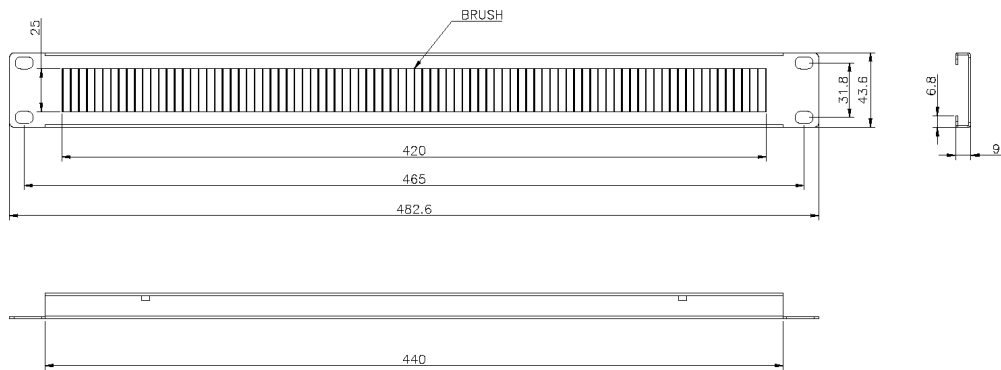

Product drawing (100-599)