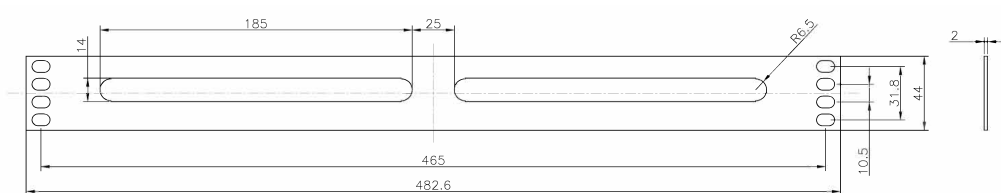

Product drawing (100-610)