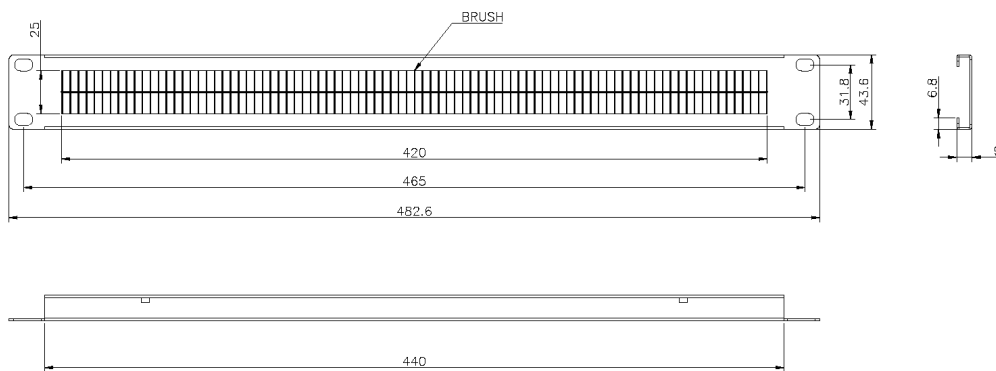

Excel 1U Brush Strip Black

Part Code: 100-599

sales@excel-networking.com
excel-networking.com

Feature	Values
Model	Brush Strip
Material	Metal
Suitable for 19 inch mounting	yes
Number of rack units (RU)	1

Product drawing (100-595)