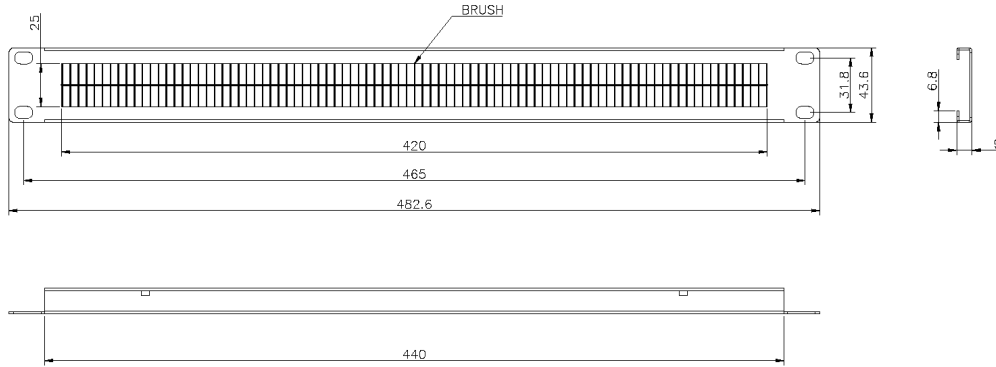

Product drawing (100-595)