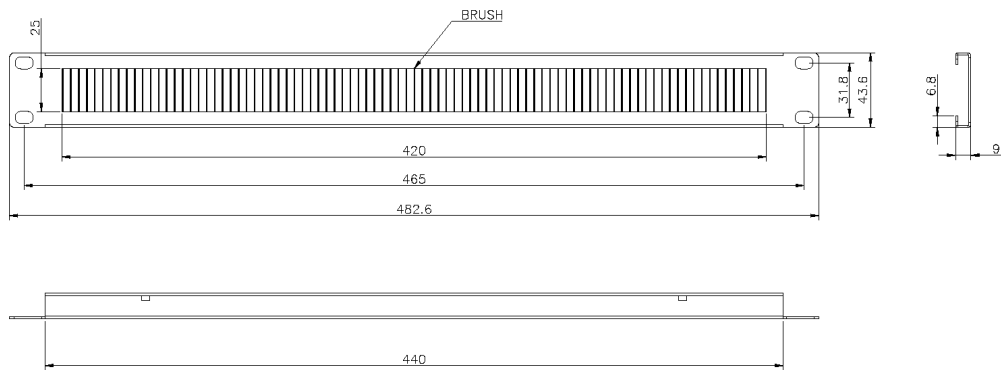

# Excel 1U Letterbox Plate Black

Item Code: 100-610

Enhances cabinet appearance

Split panel design

2 x185mm openings

25 Year system warranty

## Product Overview

To improve cabinet appearance Blank Plates can be installed to cover unused space. Letterbox Panels allow patch cords to be fed to or from the rear of the cabinet.

The Excel Letterbox Panels to allow patch cords to be fed to or from the rear of the cabinet.

## Product Specifications

Feature	Values
Material	Metal
Suitable for 19 inch mounting	yes
Number of rack units (RU)	1

**Product drawing (100-595)**

**Product drawing (100-599)**

**Product drawing (100-610)**

## Part Number Table

Part Number	Description
100-595	Excel 1U Double Brush Strip Middle Split Black
100-599	Excel 1U Brush Strip Black
100-610	Excel 1U Letterbox Plate Black

Excel is a world class premium performing end to end infrastructure solution designed, Manufactured, supported and delivered without compromise.