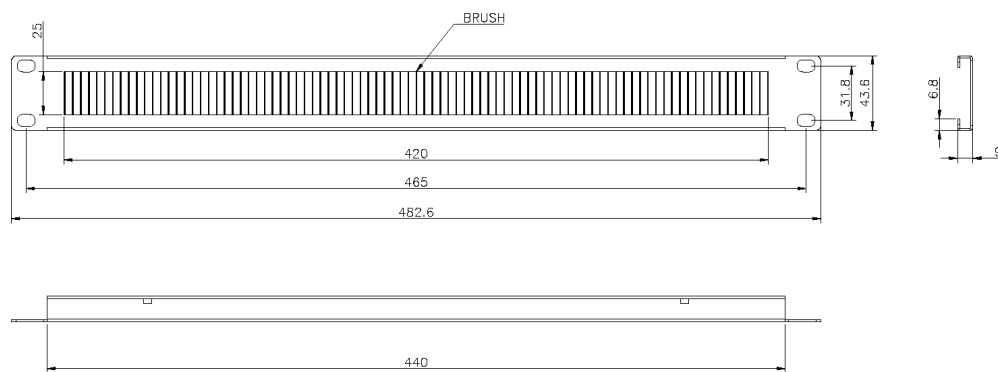

Product drawing (100-599)