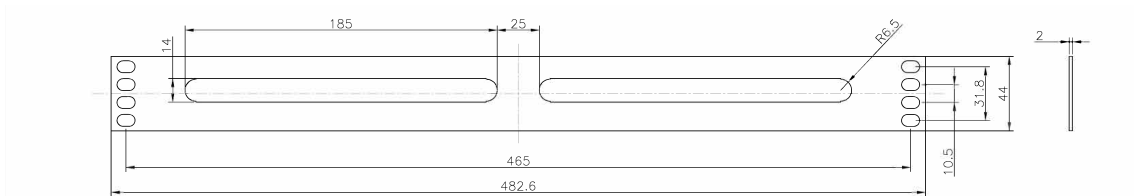

Product drawing (100-595)

Product drawing (100-599)

Part Code: 100-610

sales@excel-networking.com
excel-networking.com

Product drawing (100-610)

Standards

Applicable standard	Detail
Directive 2011/65/EU (RoHS II)	Restriction of the Use of Certain Hazardous Substances in Electrical and Electronic Equipment — compliant. Applies within EU member states).
Directive (EU) 2015/863 (RoHS III)	Amending Directive 2011/65/EU to add four phthalates (DEHP, BBP, DBP, DIBP) to Annex II — compliant.
Directive 2008/98/EC (WFD)	Waste Framework Directive — compliant. Implemented in the UK through the Waste (England and Wales) Regulations 2011 (SI 2011 No. 988).
ECHA SCIP Database	Compliant; product does not contain SVHCs (Substances of Very High Concern) as defined under REACH Article 33(1). Submission obligations met under EU REACH and UK REACH.
Regulation (EU) 2019/1021 (POPs)	EU Regulation on Persistent Organic Pollutants — compliant. For Great Britain, compliance is aligned with the Persistent Organic Pollutants (Amendment) (EU Exit) Regulations 2020 (SI 2020 No. 1355).
UK SI 2012 No. 3032	The Restriction of the Use of Certain Hazardous Substances in Electrical and Electronic Equipment Regulations 2012 (UK RoHS) — compliant for Great Britain. Retained EU law, as amended by the Product Safety and Metrology (Amendment etc.) (EU Exit) Regulations 2019.

Excel 1U Letterbox Plate Black

Part Code: 100-610

sales@excel-networking.com
excel-networking.com

Part Code Table

Part Code	Description
100-595	Excel 1U Double Brush Strip Middle Split Black
100-599	Excel 1U Brush Strip Black
100-610	Excel 1U Letterbox Plate Black