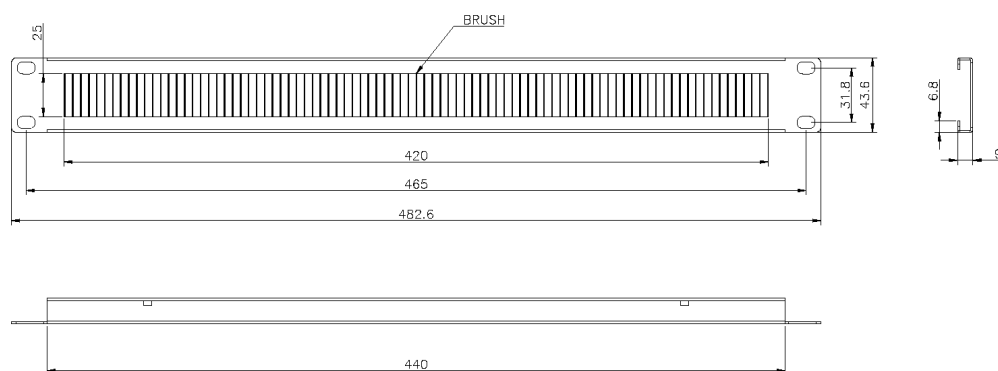

Product drawing (100-599)