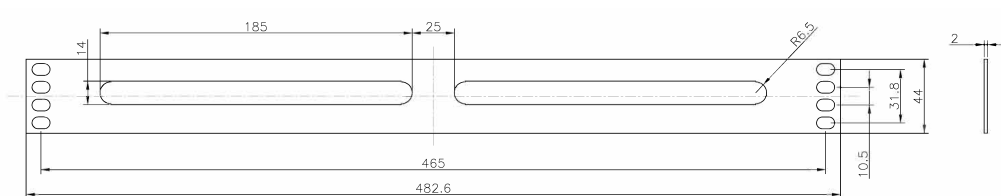

## Product Specifications

Feature	Values
Material	Metal
Suitable for 19 inch mounting	yes
Number of rack units (RU)	1

**Product drawing (100-595)**

**Product drawing (100-599)**

**Product drawing (100-610)**

## Part Number Table

Part Number	Description
100-595	Excel 1U Double Brush Strip Middle Split Black
100-599	Excel 1U Brush Strip Black
100-610	Excel 1U Letterbox Plate Black

Excel is a world class premium performing end to end infrastructure solution designed, Manufactured, supported and delivered without compromise.