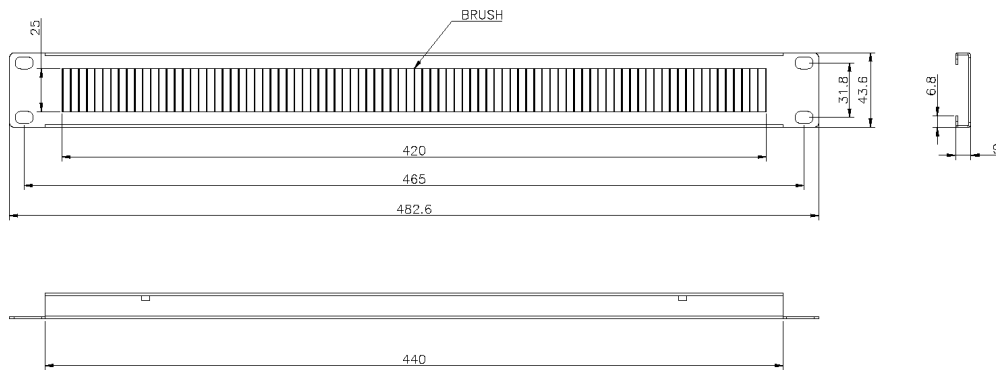

Product drawing (100-599)