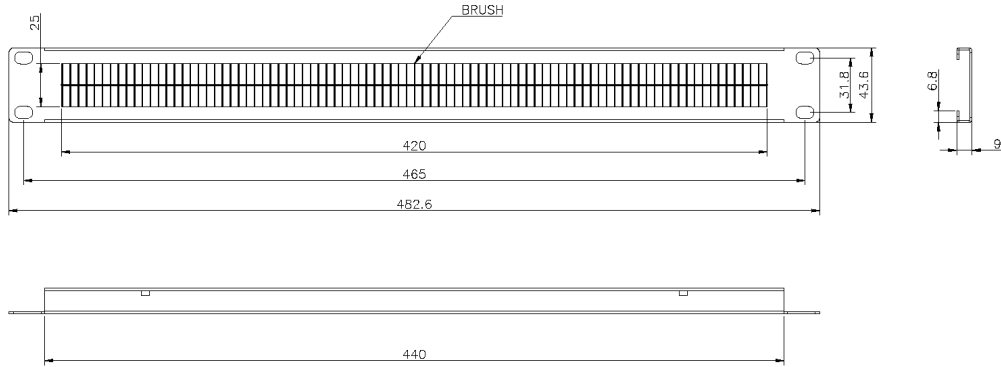

# Excel 1U Letterbox Plate Black

Item Code: 100-610

Enhances cabinet appearance

Split panel design

2 x185mm openings

25 Year system warranty

## Product Overview

To improve cabinet appearance Blank Plates can be installed to cover unused space. Letterbox Panels allow patch cords to be fed to or from the rear of the cabinet.

The Excel Letterbox Panels to allow patch cords to be fed to or from the rear of the cabinet.

## Product Specifications

Feature	Values
Material	Metal
Suitable for 19 inch mounting	yes
Number of rack units (RU)	1

**Product drawing (100-595)**

**Product drawing (100-599)**

**Product drawing (100-610)**

## Part Number Table

Part Number	Description
100-595	Excel 1U Double Brush Strip Middle Split Black
100-599	Excel 1U Brush Strip Black
100-610	Excel 1U Letterbox Plate Black

Excel is a world class premium performing end to end infrastructure solution designed, Manufactured, supported and delivered without compromise.