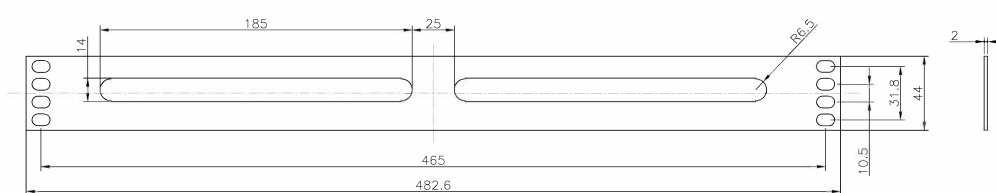

Product drawing (100-610)