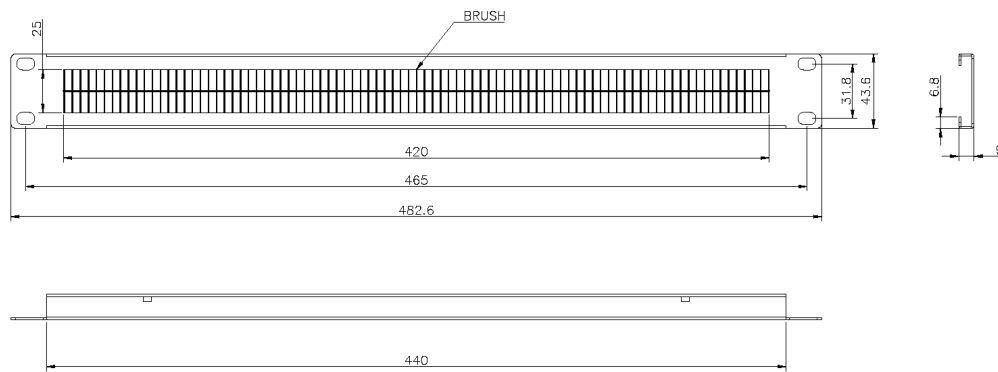

Excel 1U Letterbox Plate Black

Part Code: 100-610

sales@excel-networking.com
excel-networking.com

Material	Metal
Suitable for 19 inch mounting	yes
Number of rack units (RU)	1

Product drawing (100-595)