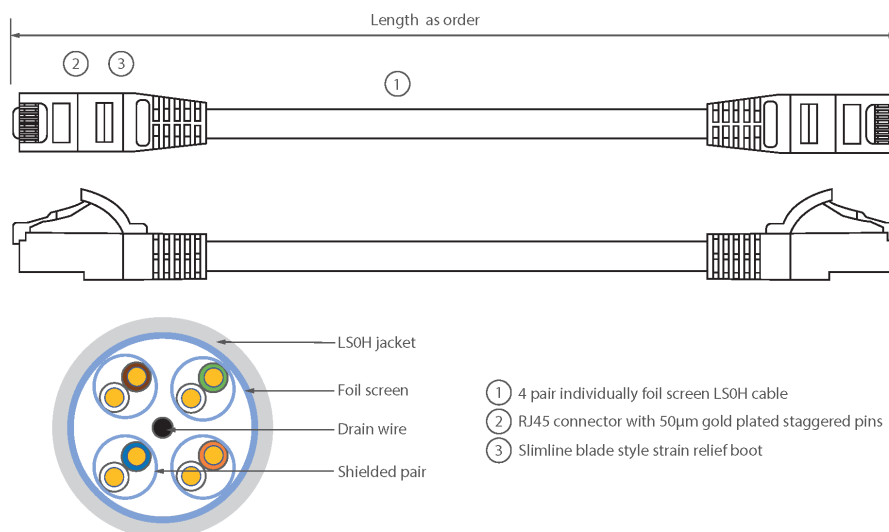

Excel Cat6A Patch Lead F/FTP Shielded LSOH Blade Booted 20 m White

Item Code: 100-611

excel
without compromise.

Strain relief boot colour	White
Flame retardant version	yes
Cable construction	1x4
AWG-size	26
Pin assignment	1:1

Product drawing

Standards

Applicable standard	Detail
ISO/IEC 11801-1:2017	Information technology - Generic cabling for customer premises: Part 1 General Requirements
EN 50173-1:2018	Information technology. Generic cabling systems - General requirements
ANSI/TIA 568-2.D	Balanced Twisted-Pair Telecommunications Cabling and Components Standards
IEC 61156-5:2009+AMD1:2012 CSV	Multicore and symmetrical pair/quad cables for digital communications - Part 5: Symmetrical pair/quad cables with transmission characteristics up to 1 000 MHz - Horizontal floor wiring - Sectional specification
IEC 60332-1-2:2004	Tests on electric and optical fibre cables under fire conditions. Test for vertical flame propagation for a single