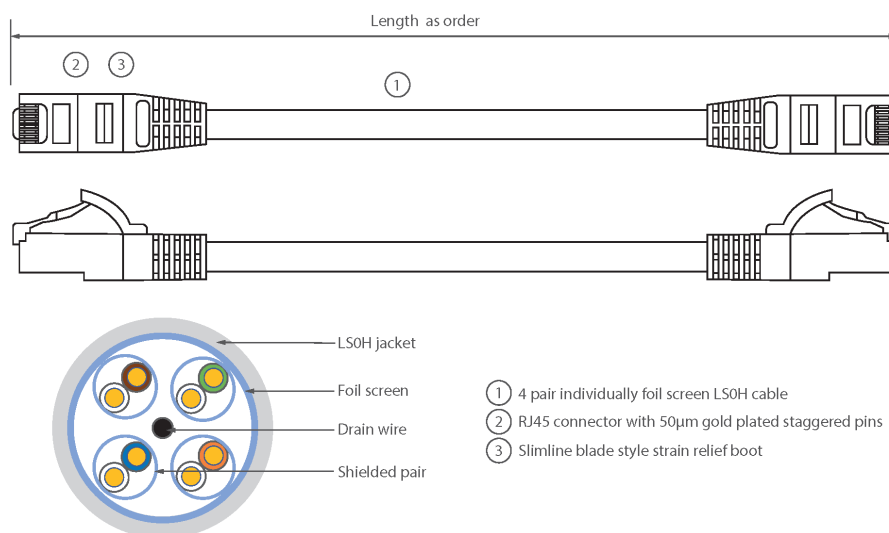

Each Excel Category 6A patch lead consists of 4 twisted pairs of 26AWG stranded copper wires, an aluminium/polyester foil tape provides an individual screen for each pair. These pairs are then cabled together, with different lay lengths to ensure optimum performance. Staggered pin RJ45 Screened plugs, terminate the cable, and each lead is fitted with colour coded slimline moulded boots, suitable for use in high density router or switch blades.

Product Specifications

Feature	Values
Cable type	F/FTP
Category	6A (IEC)
Length	20 m
Type of connector connection 1	RJ45 8(8)
Type of connector connection 2	RJ45 8(8)
Outer sheath colour	White

Excel Cat6A Patch Lead F/FTP Shielded LSOH Blade Booted 20 m White

Item Code: 100-611

excel
without compromise.

Strain relief boot	Moulded-on
Lockable	no
Strain relief boot colour	White
Flame retardant version	yes
Cable construction	1x4
AWG-size	26
Pin assignment	1:1

Product drawing