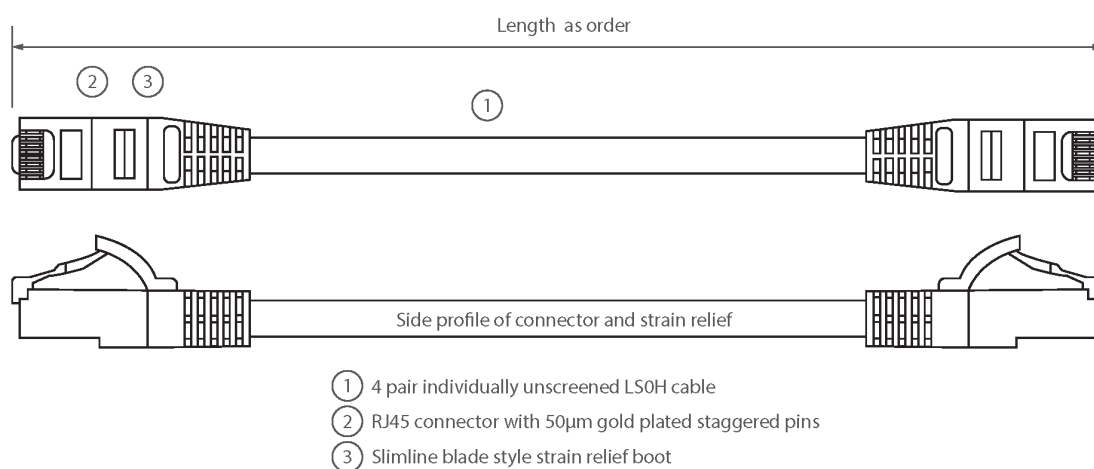

LSOH outer sheath

Individually packaged

Product Overview

Excel Category 6 U/UTP patch leads are manufactured and tested to ISO 11801, EN 50173 & TIA/EIA 568 requirements for patch cord assemblies and provide optimum performance levels for structured cabling installations.

Product Specifications

Feature	Values
Cable type	U/UTP
Category	6
Length	0.75 m
Type of connector connection 1	RJ45 8(8)
Type of connector connection 2	RJ45 8(8)
Outer sheath colour	Grey
Strain relief boot	Moulded-on
Lockable	no
Strain relief boot colour	Blue

Excel Cat6 Patch Lead U/UTP Unshielded LSOH Blade Booted 0.75 m Grey

Item Code: 100-623

excel
without compromise.

Flame retardant version	yes
Cable construction	1x4
AWG-size	24
Pin assignment	1:1

Product drawing