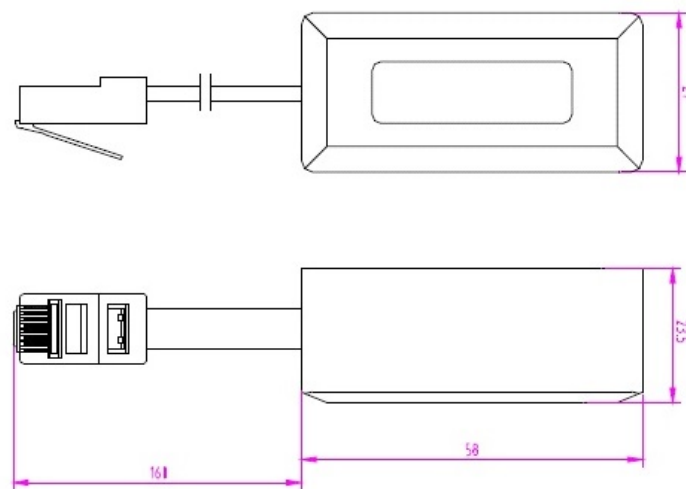

Excel RJ45 6" Lead to LJU Socket Secondary Adaptor

Item Code: 100-624

Storage temperature	-20 °C to +65 °C
Operating temperature	-20 °C to +70 °C
Relative humidity	<90% (at 20 °C)
Atmospheric pressure	70 kPa to 106 kPa

Product drawing

Standards

Applicable standard	Detail
RoHS-II/-III (2011/65/EU & 2015/863): 2023	Our products, demonstrate full adherence to the regulatory stipulations of the EU Directive 2011/65/EU (RoHS-II) and its corresponding delegated directive 2015/863 (RoHS-III).
WFD: 2023	Compliant to Waste Framework Directive
SCIP: 2023	Compliant - Does Not Contain Substances of Concern In articles as such or in complex objects (Products)
POPs (EU) No 2019/1021	EU Regulation for the restriction of Persistent Organic Pollutants.