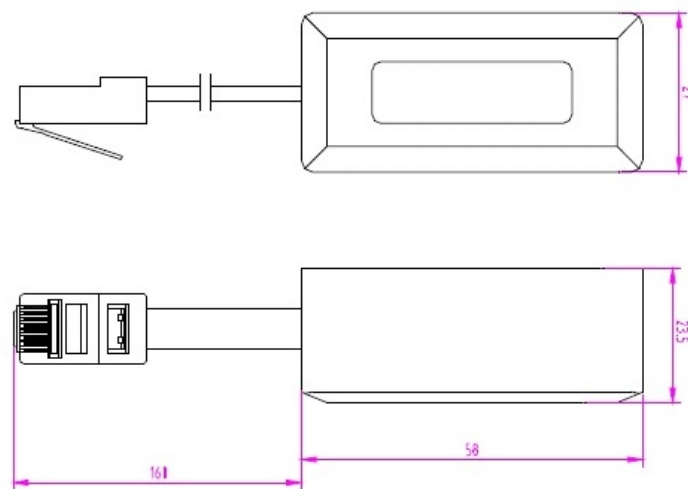

Excel RJ45 6" Lead to LJU Socket Full PSTN Master Adaptor

Item Code: 100-626

Storage temperature	-20 °C to +65 °C
Operating temperature	-20 °C to +70 °C
Relative humidity	<90% (at 20 °C)
Atmospheric pressure	70 kPa to 106 kPa

Product drawing

Standards

Applicable standard	Detail
RoHS-II/-III (2011/65/EU & 2015/863): 2023	Our products, demonstrate full adherence to the regulatory stipulations of the EU Directive 2011/65/EU (RoHS-II) and its corresponding delegated directive 2015/863 (RoHS-III).
WFD: 2023	Compliant to Waste Framework Directive
SCIP: 2023	Compliant - Does Not Contain Substances of Concern In articles as such or in complex objects (Products)
POPs (EU) No 2019/1021	EU Regulation for the restriction of Persistent Organic Pollutants.