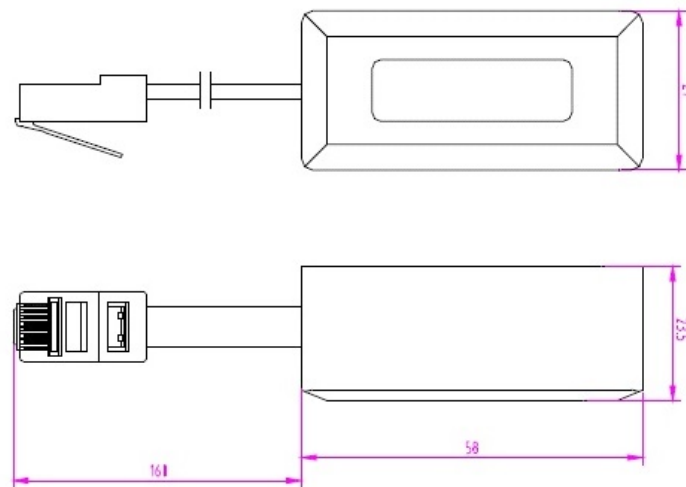

Excel RJ45 6" Lead to LJU Socket PABX Master Adaptor

Item Code: 100-628

excel
without compromise.

Storage temperature	-20 °C to +65 °C
Operating temperature	-20 °C to +70 °C
Relative humidity	<90% (at 20 °C)
Atmospheric pressure	70 kPa to 106 kPa

Product drawing

Standards

Applicable standard	Detail
RoHS-II/-III (2011/65/EU & 2015/863): 2023	Our products, demonstrate full adherence to the regulatory stipulations of the EU Directive 2011/65/EU (RoHS-II) and its corresponding delegated directive 2015/863 (RoHS-III).
WFD: 2023	Compliant to Waste Framework Directive
SCIP: 2023	Compliant - Does Not Contain Substances of Concern In articles as such or in complex objects (Products)
POPs (EU) No 2019/1021	EU Regulation for the restriction of Persistent Organic Pollutants.