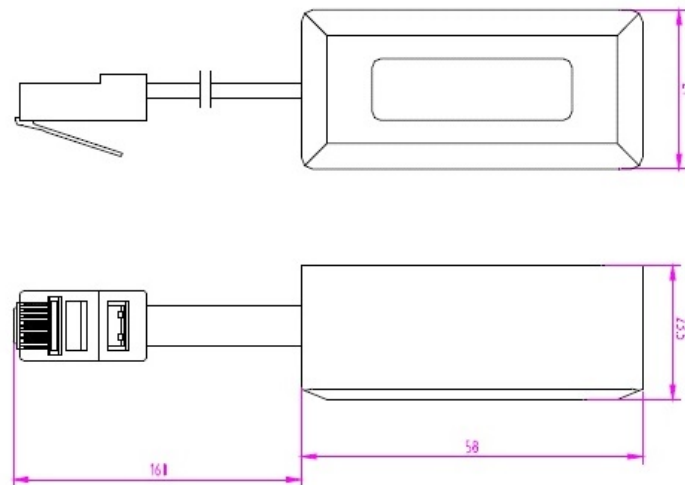

Additional specifications

Features	Values
Insulator resistance	$\geq 1000 \text{ M}\Omega$
Contact resistance	$\leq 5 \text{ m}\Omega$
Case material	ABS Plastic
Jack material	PC (UL94V-0)
Jack pins	Gold Plated (3-50 μ ") Phosphor Bronze
Maximum insertions	750
Storage temperature	-20 °C to +65 °C

Excel RJ45 6" Lead to LJU Socket PABX Master Adaptor

Item Code: 100-628

Operating temperature	-20 °C to +70 °C
Relative humidity	<90% (at 20 °C)
Atmospheric pressure	70 kPa to 106 kPa

Product drawing

Standards