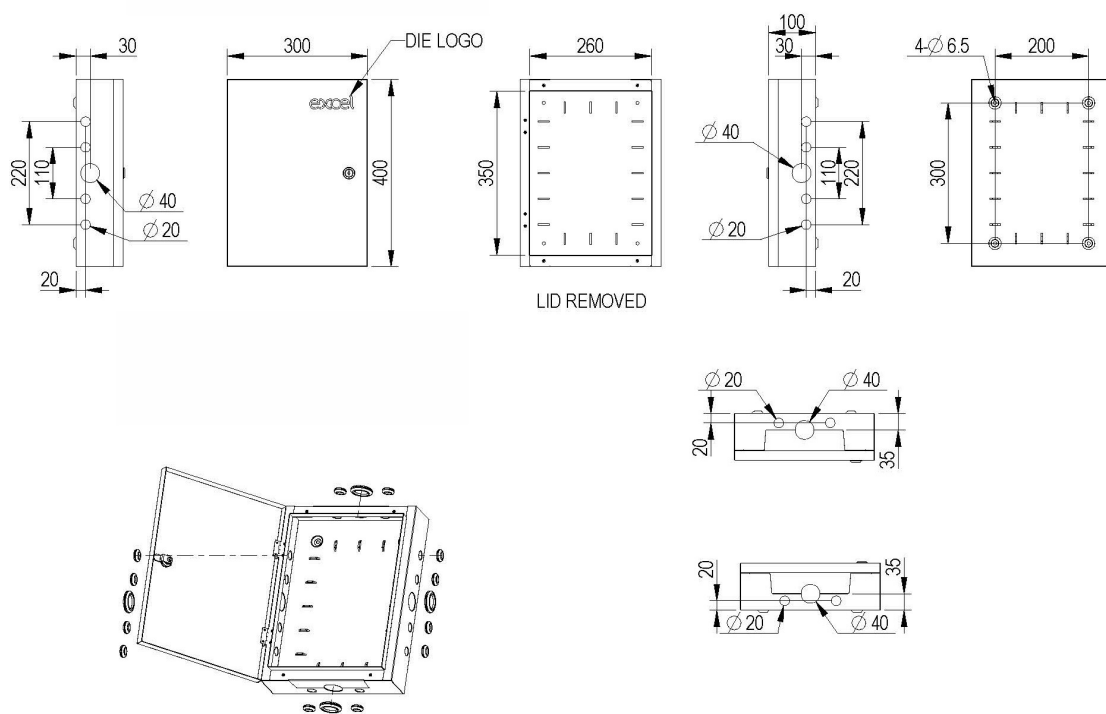

## Product Specifications

Feature	Values
Number of doors	1
Width	300 mm
Height	400 mm
Depth	100 mm
With front door	yes
Material	Steel
Type of surface	Powder coated
Colour	Grey White
RAL-number	9002

# Excel Enbeam Blown Fibre Internal Tube Distribution Box Light Grey

Item Code: 100-649

## Additional specifications

Features	Values
40 mm Gland Entry Points	4
20 mm Gland Entry Points	12
Operating Temperature	-40 to +80 °C
Material	Cold rolled steel
Material Thickness	1.2 mm

## Product drawing