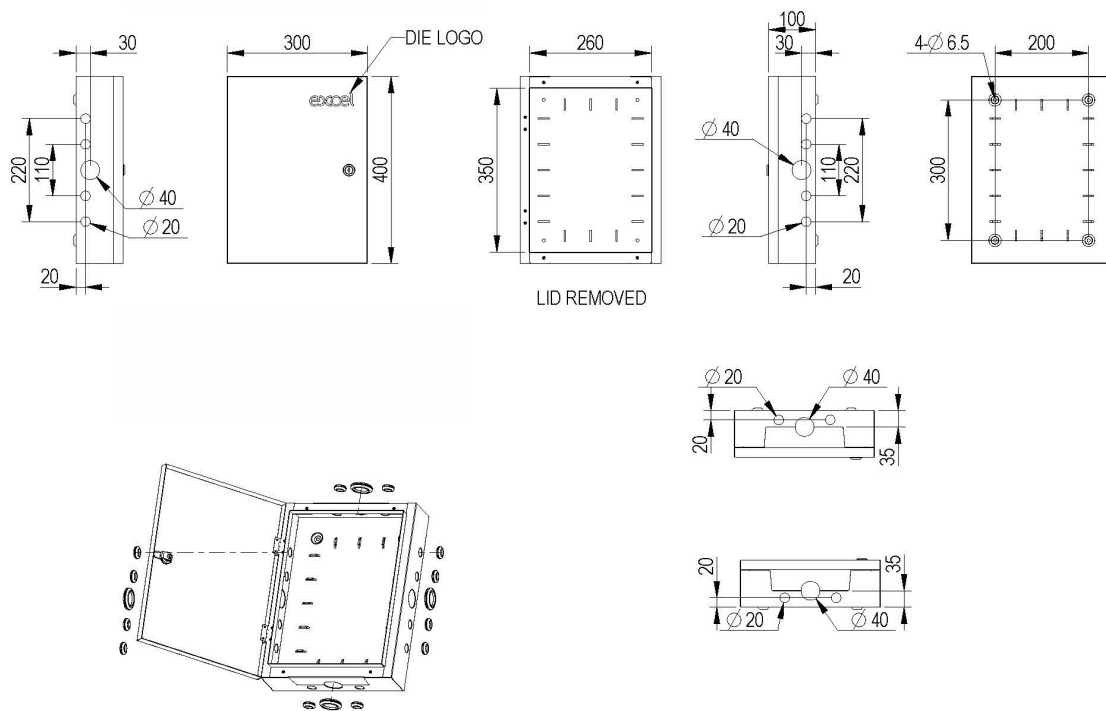

Designed for use with the Excel Enbeam blown fibre system, it allows micro tubes to be broken out into different directions around the building.

Product Specifications

Feature	Values
Number of doors	1
Width	300 mm
Height	400 mm
Depth	100 mm
With front door	yes
Material	Steel
Type of surface	Powder coated
Colour	Grey White
RAL-number	9002

Excel Enbeam Blown Fibre Internal Tube Distribution Box Light Grey

Item Code: 100-649

excel
without compromise.

Additional specifications

Features	Values
40 mm Gland Entry Points	4
20 mm Gland Entry Points	12
Operating Temperature	-40 to +80 °C
Material	Cold rolled steel
Material Thickness	1.2 mm

Product drawing

Included accessories

Accessories	Quantity
Nylon cable tie	16

Excel Enbeam Blown Fibre Internal Tube Distribution Box Light Grey

Item Code: 100-649

Standards

Applicable standard	Detail
RoHS-II/-III (2011/65/EU & 2015/863): 2023	Our products, demonstrate full adherence to the regulatory stipulations of the EU Directive 2011/65/EU (RoHS-II) and its corresponding delegated directive 2015/863 (RoHS-III).
IEC 61754-1:2013	Fibre optic interconnecting devices and passive components - Fibre optic connector interfaces - Part 1: General and guidance
ISO/IEC 11801-1:2017	Information technology - Generic cabling for customer premises: Part 1 General Requirements
EN 50173-1:2018	Information technology. Generic cabling systems - General requirements
WFD: 2023	Compliant to Waste Framework Directive
SCIP: 2023	Compliant - Does Not Contain Substances of Concern In articles as such or in complex objects (Products)
POPs (EU) No 2019/1021	EU Regulation for the restriction of Persistent Organic Pollutants.

Part Number Table

Part Number	Description
100-649	Excel Enbeam Blown Fibre Internal Tube Distribution Box Light Grey

Excel is a world class premium performing end to end infrastructure solution designed, Manufactured, supported and delivered without compromise.