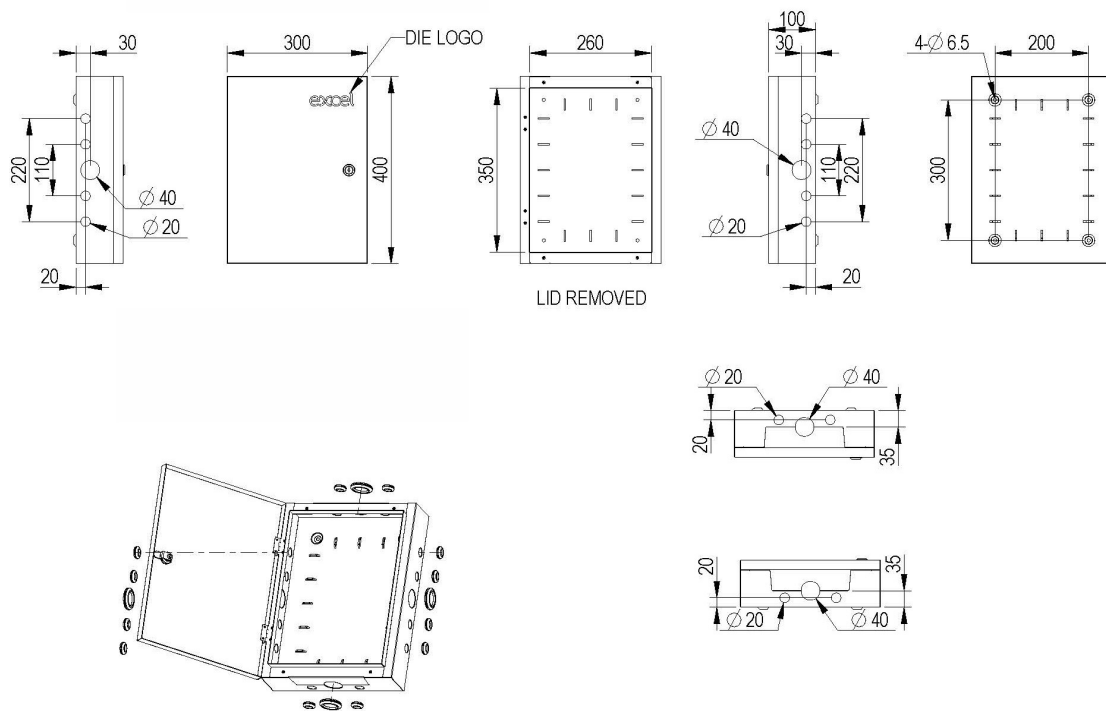

## Product Specifications

Feature	Values
Number of doors	1
Width	300 mm
Height	400 mm
Depth	100 mm
With front door	yes
Material	Steel
Type of surface	Powder coated
Colour	Grey White
RAL-number	9002

# Excel Enbeam Blown Fibre Internal Tube Distribution Box Light Grey

Item Code: 100-649

## Additional specifications

Features	Values
40 mm Gland Entry Points	4
20 mm Gland Entry Points	12
Operating Temperature	-40 to +80 °C
Material	Cold rolled steel
Material Thickness	1.2 mm

## Product drawing