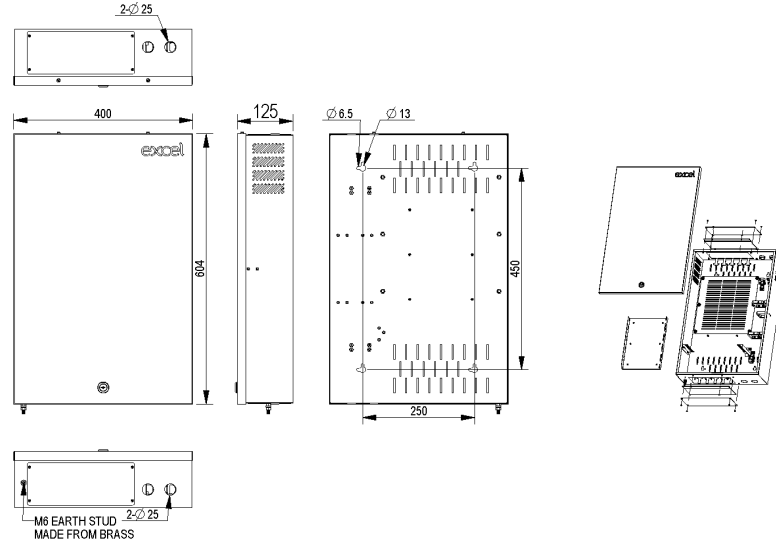

The Excel Medium Riser enclosure allows equipment to be mounted on to multifunctional mounting plates in various configurations throughout the enclosure. Dedicated 10" mounting profiles offer adequate space for up to 24 RJ45 connections that allow copper and fibre connections to be fixed inside according to the customer's requirements. With the removal of the internal mounting plate, the enclosure can be converted to a fibre optic splice box, allowing up to 240 fibres to be spliced. Each enclosure has multiple cable fixing points using cable ties or two dedicated cable clamps for steel tap armoured cables. Dedicated side management enables easy routing of incoming and outgoing cables via the integrated brush strips at the top and bottom of the unit.

Additional specifications

Features	Values
Cable entry /exit	Brush strip
IP rating	IP20
Material thickness	1.2mm
Material coating	Powder Coating
M6 earthing stud	1
Operating temprature	-40 to +60 °C
Intergrated tie points	Top/Bottom

Excel Environ Medium Riser Enclosure Residential Network Cabinet 400 x 604 x 125 mm Light Grey

Item Code: 100-651

Product drawing (100-651)

Product drawing (100-653)

Excel Environ Medium Riser Enclosure Residential Network Cabinet 400 x 604 x 125 mm Light Grey

Item Code: 100-651

Included accessories

Accessories	Information	Quantity
Nylon cable tie	200mm x 4mm	10
Excel velcro Tie	285mm x 20mm	4
Twist tie		4
Removable / lockable door		1
Port identification label		1
Din rail mounting profiles	(100-653 only)	2