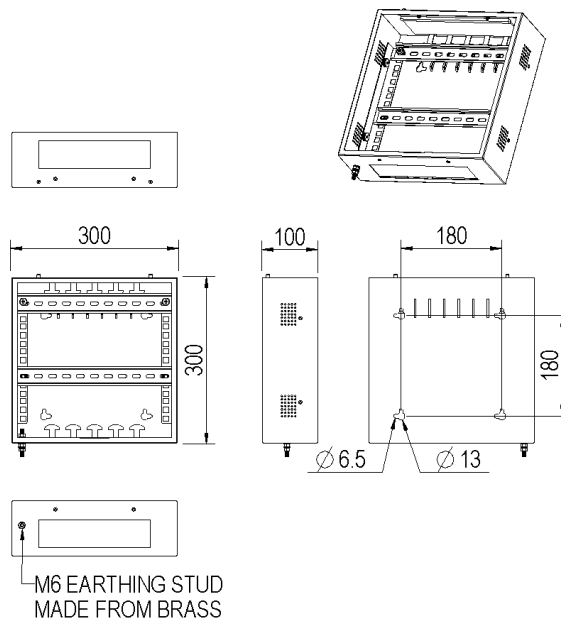

The Excel Medium Riser enclosure allows equipment to be mounted on to multifunctional mounting plates in various configurations throughout the enclosure. Dedicated 10" mounting profiles offer adequate space for up to 24 RJ45 connections that allow copper and fibre connections to be fixed inside according to the customer's requirements. With the removal of the internal mounting plate, the enclosure can be converted to a fibre optic splice box, allowing up to 240 fibres to be spliced. Each enclosure has multiple cable fixing points using cable ties or two dedicated cable clamps for steel tap armoured cables. Dedicated side management enables easy routing of incoming and outgoing cables via the integrated brush strips at the top and bottom of the unit.

Additional specifications

Features	Values
Cable entry /exit	Brush strip
IP rating	IP20
Material thickness	1.2mm
Material coating	Powder Coating
M6 earthing stud	1
Operating temprature	-40 to +60 °C
Intergrated tie points	Top/Bottom

Excel Environ Medium Riser Enclosure Residential Network Cabinet 400 x 604 x 125 mm Light Grey

Item Code: 100-651

Product drawing (100-651)

Product drawing (100-653)

Excel Environ Medium Riser Enclosure Residential Network Cabinet 400 x 604 x 125 mm Light Grey

Item Code: 100-651

Included accessories

Accessories	Information	Quantity
Nylon cable tie	200mm x 4mm	10
Excel velcro Tie	285mm x 20mm	4
Twist tie		4
Removable / lockable door		1
Port identification label		1
Din rail mounting profiles	(100-653 only)	2