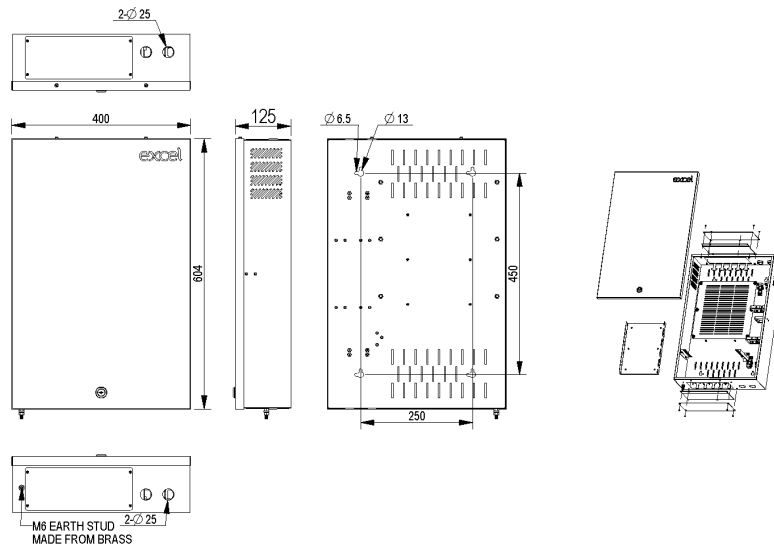

Excel Medium Riser Enclosure Residential Network Cabinet 400 x 604 x 125 mm Light Grey

Item Code: 100-651

Product drawing (100-651)