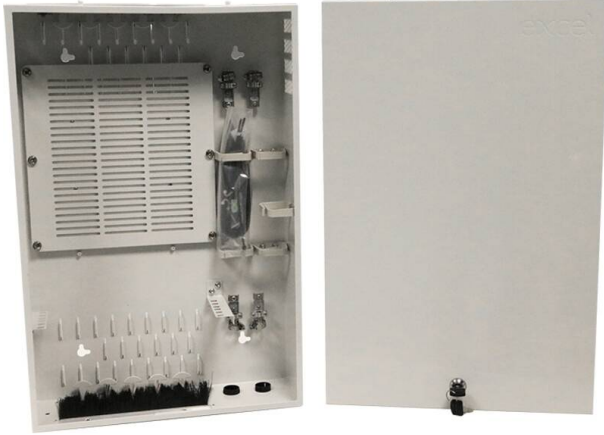

Excel Environ Medium Riser Enclosure Residential Network Cabinet 400 x 604 x 125 mm Light Grey

Item Code: 100-651

✕ Compact design

✕ Integrated cable tie points

✕ Lockable front door

✕ 10" mounting profiles

✕ Dedicated cable routing area

✕ Use p/n 100-753 Keystone Frame for mounting Keystone Jacks

Product Overview

100-651 Excel Environ Medium Riser Enclosure Residential Network cabinet 400mm x 604mm x 125mm Light Grey, part of a huge range of Network Data Cabinets available from Mayflex.

The Excel range of wall enclosures has been designed to be a multifunctional set of products, which can form part of a network in multiple locations. With the ability to change the internal structures to fit most applications within a passive optical network and edge of network cabling designs, these enclosures can be adapted to house either fibre or copper (or both) within a confined space. These enclosures are suitable for risers, equipment rooms and remote locations.

The Excel Medium Riser enclosure allows equipment to be mounted on to multifunctional mounting plates in various configurations throughout the enclosure. Dedicated 10" mounting profiles offer adequate space for up to 24 RJ45 connections that allow copper and fibre connections to be fixed inside according to the customer's requirements. With the removal of the internal mounting plate, the enclosure can be converted to a fibre optic splice box, allowing up to 240 fibres to be spliced. Each enclosure has multiple cable fixing points using cable ties or two dedicated cable clamps for steel tap armoured cables. Dedicated side management enables easy routing of incoming and outgoing cables via the integrated brush strips at the top and bottom of the unit.