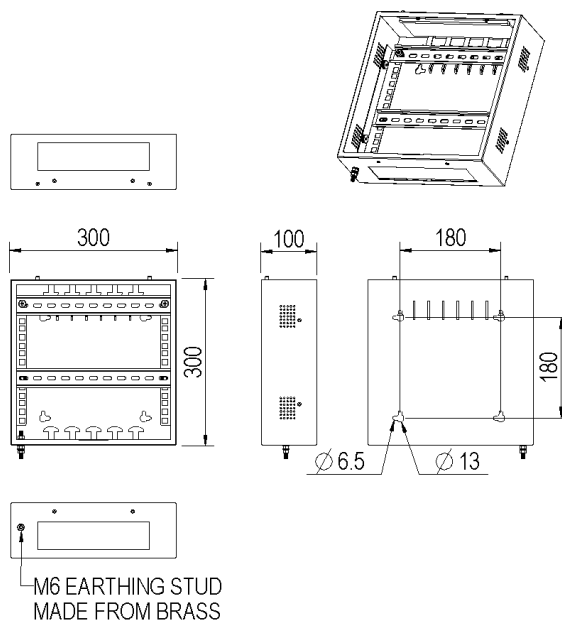

## Additional specifications

Features	Values
Cable entry /exit	Brush strip
IP rating	IP20
Material thickness	1.2mm
Material coating	Powder Coating
M6 earthing stud	1
Operating temperature	-40 to +60 °C
Intergrated tie points	Top/Bottom

## Product drawing (100-651)

## Product drawing (100-653)

## Included accessories

Accessories	Information	Quantity
Nylon cable tie	200mm x 4mm	10
Excel velcro Tie	285mm x 20mm	4
Twist tie		4
Removable / lockable door		1
Port identification label		1
Din rail mounting profiles	(100-653 only)	2