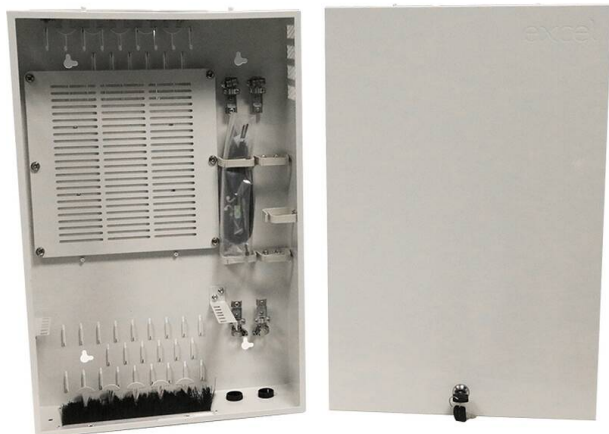

# Excel Medium Riser Enclosure Residential Network Cabinet 400 x 604 x 125 mm Light Grey

Item Code: 100-651

**excel**  
without compromise.

Compact design

Integrated cable tie points

Lockable front door

10" mounting profiles

## Product Overview

Excel Medium Riser Enclosure Residential Network cabinet 400mm x 604mm x 125mm Light Grey, part of a huge range of Network Data Cabinets available from Mayflex.

The Excel range of wall enclosures has been designed to be a multifunctional set of products, which can form part of a network in multiple locations. With the ability to change the internal structures to fit most applications within a passive optical network and edge of network cabling designs, these enclosures can be adapted to house either fibre or copper (or both) within a confined space. These enclosures are suitable for risers, equipment rooms and remote locations.

The Excel Medium Riser enclosure allows equipment to be mounted on to multifunctional mounting plates in various configurations throughout the enclosure. Dedicated 10" mounting profiles offer adequate space for up to 24 RJ45 connections that allow copper and fibre connections to be fixed inside according to the customer's requirements. With the removal of the internal mounting plate, the enclosure can be converted to a fibre optic splice box, allowing up to 240 fibres to be spliced. Each enclosure has multiple cable fixing points using cable ties of two dedicated cable clamps for steel tap armoured cables. Dedicated side management enables easy routing of incoming and outgoing cables via the integrated brush strips at the top and bottom of the unit.