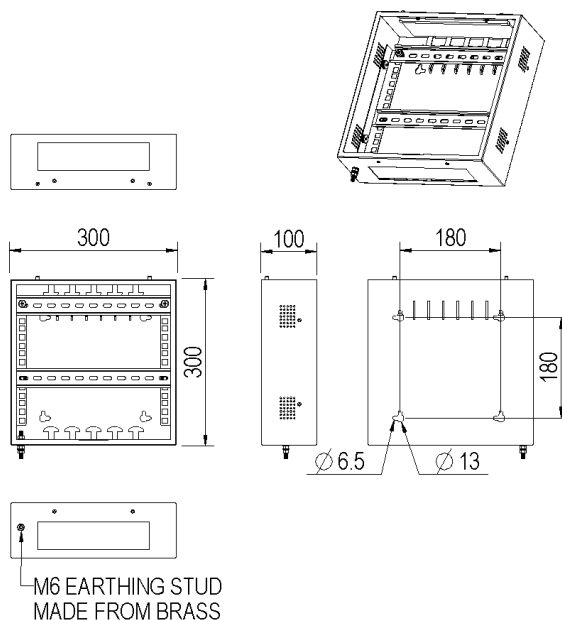

Product drawing (100-653)