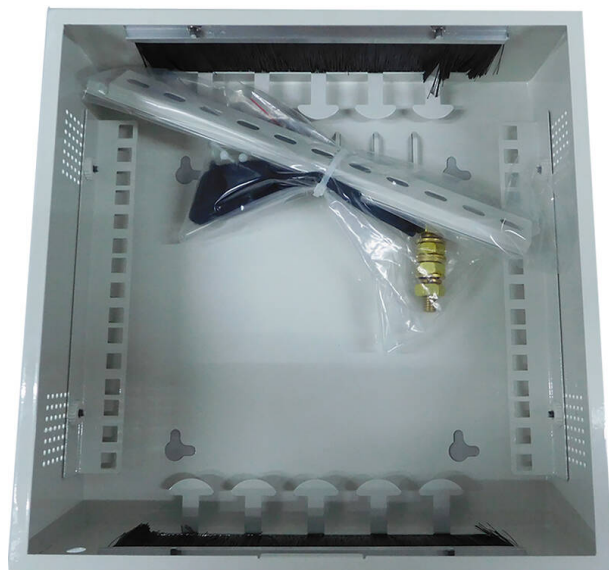

Excel Environ Small Riser Enclosure Residential Network Cabinet 300mm x 300mm x 100mm Light Grey...

Item Code: 100-653

excel
without compromise.

✕ Compact design

✕ Integrated cable tie points

✕ Lockable front door

✕ Two DIN Rail mounting bars

✕ Use p/n 100-753 Keystone Frame for mounting Keystone Jacks

✕ CIBSE TM65 Embodied Carbon: 18.971 kg CO2e

Product Overview

100-653 Excel Environ Small Riser Enclosure Residential Network cabinet 300mm x 300mm x 100mm Light Grey, part of a huge range of Network Data Cabinets available from Mayflex.

The Excel range of wall enclosures has been designed to be a multifunctional set of products, which can form part of a network in multiple locations. With the ability to change the internal structures to fit most applications within a passive optical network and edge of network cabling designs, these enclosures can be adapted to house either fibre or copper (or both) within a confined space. These enclosures are suitable for risers, equipment rooms and remote locations.

The Excel Small Riser enclosure allows equipment to be mounted on two DIN Rail mounting bars. This enclosure is a versatile unit that allows copper and fibre connections to be fixed inside according to the customer's requirements. The enclosure features brush strip entry points at the top and bottom of the unit with integrated cable tie off points.