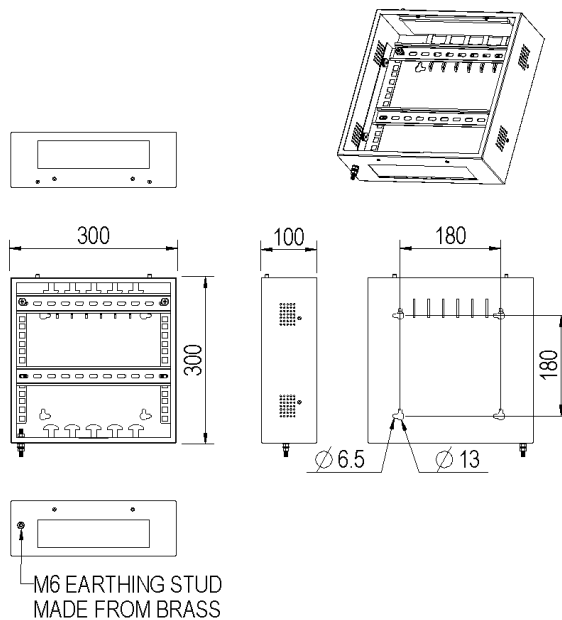

The Excel Small Riser enclosure allows equipment to be mounted on two DIN Rail mounting bars. This enclosure is a versatile unit that allows copper and fibre connections to be fixed inside according to the customer's requirements. The enclosure features brush strip entry points at the top and bottom of the unit with integrated cable tie off points.

## Product Specifications

Feature	Values
Mounting Profile	No
Model	Residential
Type of profile rail	DIN
Number of doors	1
Width	300 mm
Height	300 mm

## Additional specifications

Features	Values
Cable entry /exit	Brush strip
IP rating	IP20
Material thickness	1.2mm
Material coating	Powder Coating
M6 earthing stud	1
Operating temprature	-40 to +60 °C
Intergrated tie points	Top/Bottom

**Product drawing (100-651)**

**Product drawing (100-653)**