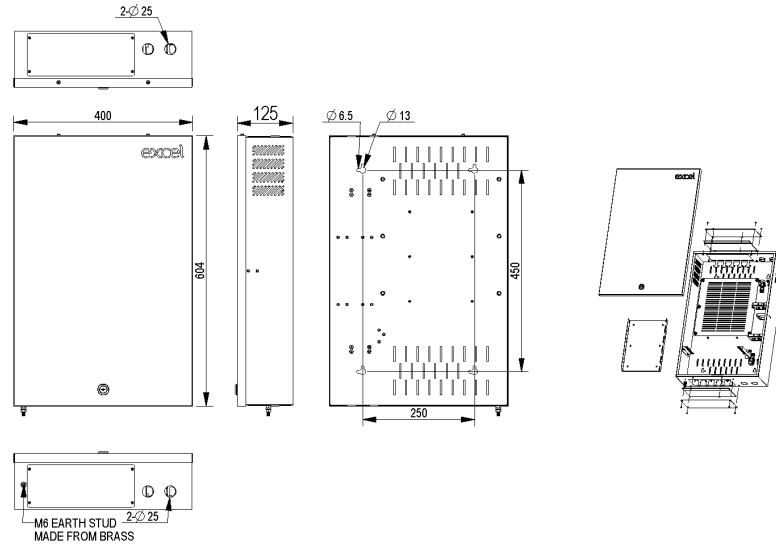

The Excel Medium Riser enclosure allows equipment to be mounted on to multifunctional mounting plates in various configurations throughout the enclosure. Dedicated 10" mounting profiles offer adequate space for up to 24 RJ45 connections that allow copper and fibre connections to be fixed inside according to the customer's requirements. With the removal of the internal mounting plate, the enclosure can be converted to a fibre optic splice box, allowing up to 240 fibres to be spliced. Each enclosure has multiple cable fixing points using cable ties of two dedicated cable clamps for steel tap armoured cables. Dedicated side management enables easy routing of incoming and outgoing cables via the integrated brush strips at the top and bottom of the unit.

Environ Small Riser Enclosure 300 x 300 x 100

Item Code: 100-653

Width	300 mm
Height	300 mm
Depth	100 mm
Material	Steel
Type of surface	Powder coated
Colour	Grey White
RAL-number	9002

Additional specifications

Features	Values
Cable entry /exit	Brush strip
IP rating	IP20
Material thickness	1.2mm
Material coating	Powder Coating
M6 earthing stud	1
Operating temperature	-40 to +60 °C
Intergrated tie points	Top/Bottom

Environ Small Riser Enclosure 300 x 300 x 100

Item Code: 100-653

Product drawing (100-651)

Product drawing (100-653)

Environ Small Riser Enclosure 300 x 300 x 100

Item Code: 100-653

Included accessories

Accessories	Information	Quantity
Nylon cable tie	200mm x 4mm	10
Excel velcro Tie	285mm x 20mm	4
Twist tie		4
Removable / lockable door		1
Port identification label		1
Din rail mounting profiles	(100-653 only)	2