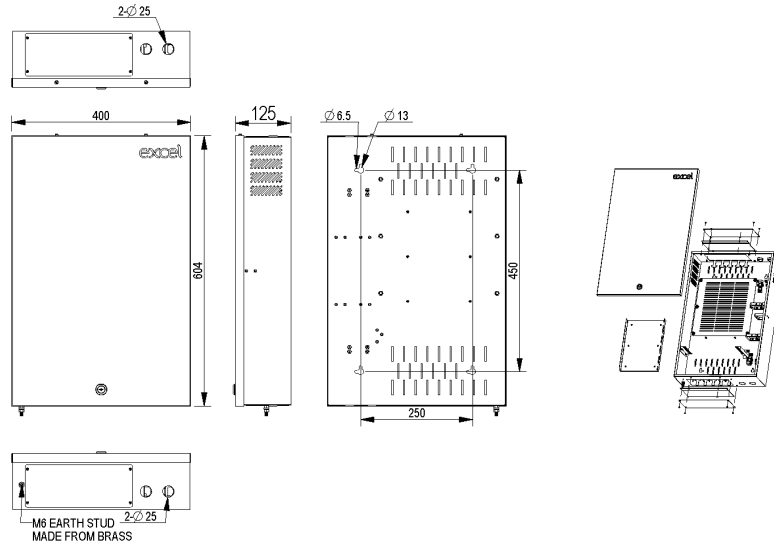

Product drawing (100-651)