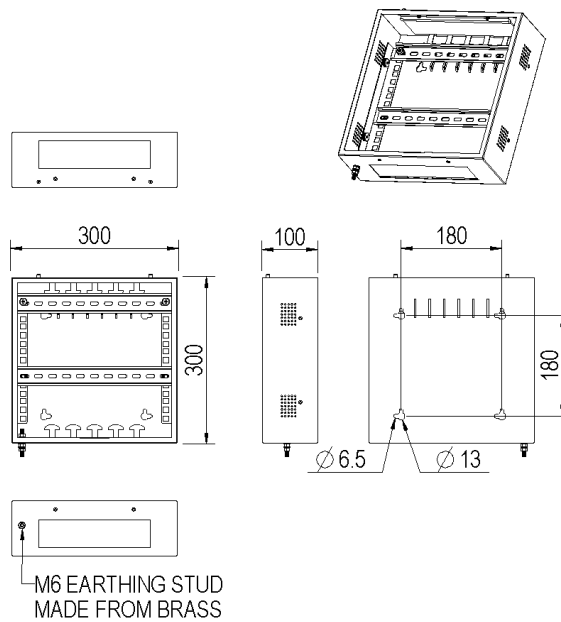

The Excel Medium Riser enclosure allows equipment to be mounted on to multifunctional mounting plates in various configurations throughout the enclosure. Dedicated 10" mounting profiles offer adequate space for up to 24 RJ45 connections that allow copper and fibre connections to be fixed inside according to the customer's requirements. With the removal of the internal mounting plate, the enclosure can be converted to a fibre optic splice box, allowing up to 240 fibres to be spliced. Each enclosure has multiple cable fixing points using cable ties of two dedicated cable clamps for steel tap armoured cables. Dedicated side management enables easy routing of incoming and outgoing cables via the integrated brush strips at the top and bottom of the unit.

Features	Values
Cable entry /exit	Brush strip
IP rating	IP20
Material thickness	1.2mm
Material coating	Powder Coating
M6 earthing stud	1
Operating temperature	-40 to +60 °C
Intergrated tie points	Top/Bottom

Environ Small Riser Enclosure 300 x 300 x 100

Item Code: 100-653

Product drawing (100-651)

Product drawing (100-653)

Environ Small Riser Enclosure 300 x 300 x 100

Item Code: 100-653

Included accessories

Accessories	Information	Quantity
Nylon cable tie	200mm x 4mm	10
Excel velcro Tie	285mm x 20mm	4
Twist tie		4
Removable / lockable door		1
Port identification label		1
Din rail mounting profiles	(100-653 only)	2

Part Number Table

Part Number	Description
100-651	Environ Medium Riser Enclosure 400 x 604 x125
100-653	Environ Small Riser Enclosure 300 x 300 x 100

Excel is a world class premium performing end to end infrastructure solution designed, Manufactured, supported and delivered without compromise.