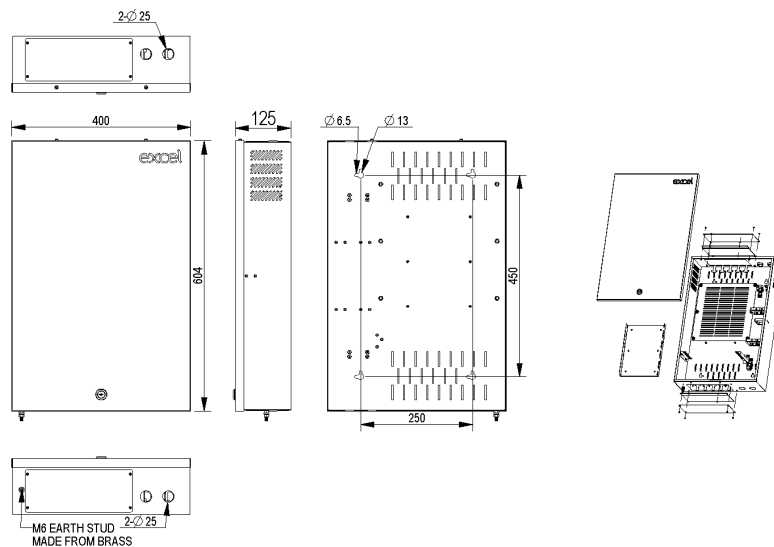

Item Code: 100-653

Product drawing (100-651)