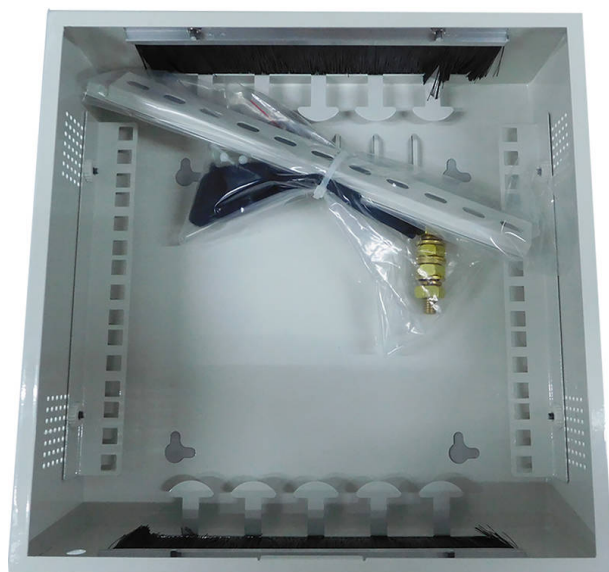

Environ Small Riser Enclosure 300 x 300 x 100

Item Code: 100-653

excel
without compromise.

✕ Compact design

✕ Integrated cable tie points

✕ Lockable front door

✕ 10" mounting profiles

✕ Dedicated cable routing area

✕ Use p/n 100-753 Keystone Frame for mounting Keystone Jacks

Product Overview

The Excel range of wall enclosures has been designed to be a multifunctional set of products, which can form part of a network in multiple locations. With the ability to change the internal structures to fit most applications within a passive optical network and edge of network cabling designs, these enclosures can be adapted to house either fibre or copper (or both) within a confined space. These enclosures are suitable for risers, equipment rooms and remote locations.

The Excel Medium Riser enclosure allows equipment to be mounted on to multifunctional mounting plates in various configurations throughout the enclosure. Dedicated 10" mounting profiles offer adequate space for up to 24 RJ45 connections that allow copper and fibre connections to be fixed inside according to the customer's requirements. With the removal of the internal mounting plate, the enclosure can be converted to a fibre optic splice box, allowing up to 240 fibres to be spliced. Each enclosure has multiple cable fixing points using cable ties of two dedicated cable clamps for steel tap armoured cables. Dedicated side management enables easy routing of incoming and outgoing cables via the integrated brush strips at the top and bottom of the unit.

The design allows for access in tight spaces with the doors being of a lift of design, held on by studs on the top of the enclosure and lock at the bottom.

Product Specifications

Feature	Values
Mounting Profile	No
Model	Residential
Type of profile rail	DIN
Number of doors	1