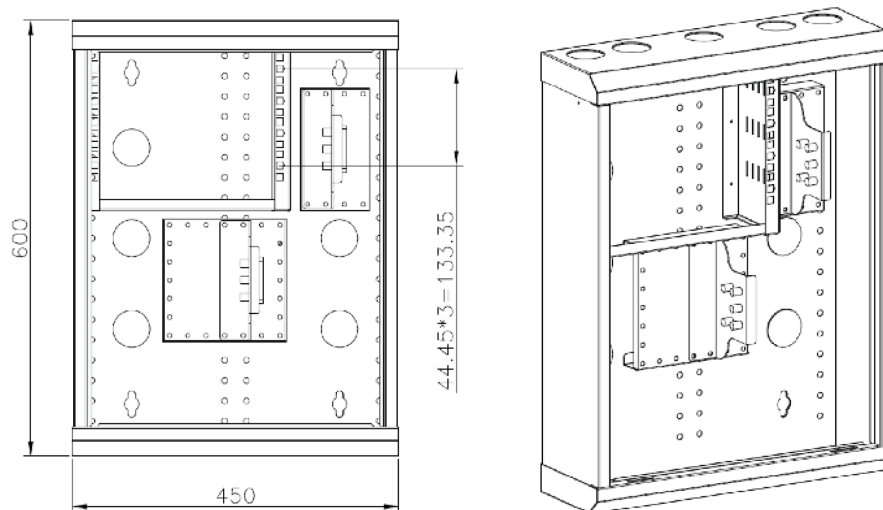

Excel SoHo Residential Network Cabinet 450mm x 600mm x 150mm Light Grey

Item Code: 100-655

Type of surface	Powder coated
Colour	Grey
RAL-number	9002

Additional specifications

Features	Values
Material	SPCC Cold Rolled Steel
10" Rails	2mm thick
Side panels	1mm thick
Front door lock	Single Key Lock

Product drawing

Standards

Applicable standard	Detail
RoHS-II/-III (2011/65/EU & 2015/863): 2023	Our products, demonstrate full adherence to the regulatory stipulations of the EU Directive 2011/65/EU (RoHS-II) and its corresponding delegated directive 2015/863 (RoHS-III).
WFD: 2023	Compliant to Waste Framework Directive
SCIP: 2023	Compliant - Does Not Contain Substances of Concern In