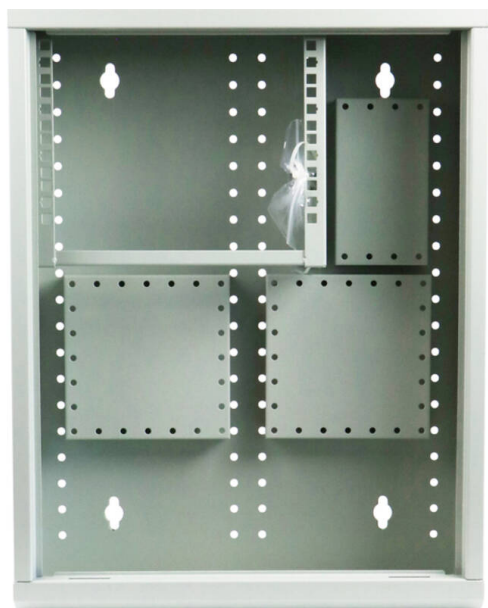

Excel SoHo Residential Network Cabinet 450mm x 600mm x 150mm Light Grey

Item Code: 100-655

excel
without compromise.

✕ Compact design

✕ Integrated cable tie points

✕ Lockable front door

✕ Two DIN Rail mounting bars

✕ Use p/n 100-753 Keystone Frame for mounting Keystone Jacks

Product Overview

100-655 Excel SoHo Residential Network cabinet 450mm x 600mm x 150mm Light Grey, part of a huge range of Network Data Cabinets available from Mayflex.

Product Specifications

Feature	Values
Mounting Profile	Front side
Model	Residential
Type of profile rail	L-shaped
Number of doors	1
Width	450 mm
Height	600 mm
Depth	150 mm
Modular spacing	254 mm (10 inch)
With roof plate	yes
With front door	yes
Side panels included	yes
Material	Steel

Excel SoHo Residential Network Cabinet 450mm x 600mm x 150mm Light Grey

Item Code: 100-655

excel
without compromise.

Type of surface	Powder coated
Colour	Grey
RAL-number	9002

Additional specifications

Features	Values
Material	SPCC Cold Rolled Steel
10" Rails	2mm thick
Side panels	1mm thick
Front door lock	Single Key Lock