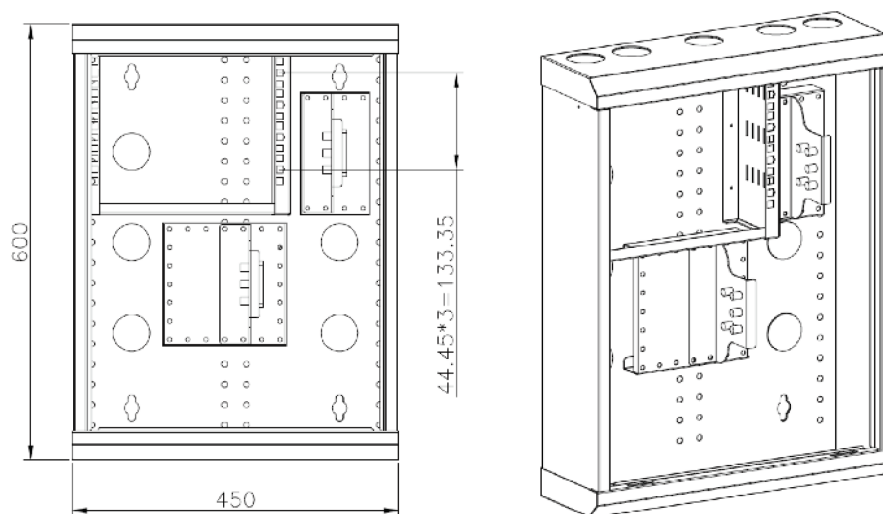

Excel SoHo Residential Network Cabinet 450mm x 600mm x 150mm Light Grey

Item Code: 100-655

excel
without compromise.

Type of surface	Powder coated
Colour	Grey
RAL-number	9002

Additional specifications

Features	Values
Material	SPCC Cold Rolled Steel
10" Rails	2mm thick
Side panels	1mm thick
Front door lock	Single Key Lock

Product drawing

Standards

Applicable standard	Detail
RoHS-II/-III (2011/65/EU & 2015/863): 2023	Our products, demonstrate full adherence to the regulatory stipulations of the EU Directive 2011/65/EU (RoHS-II) and its corresponding delegated directive 2015/863 (RoHS-III).
WFD: 2023	Compliant to Waste Framework Directive
SCIP: 2023	Compliant - Does Not Contain Substances of Concern In