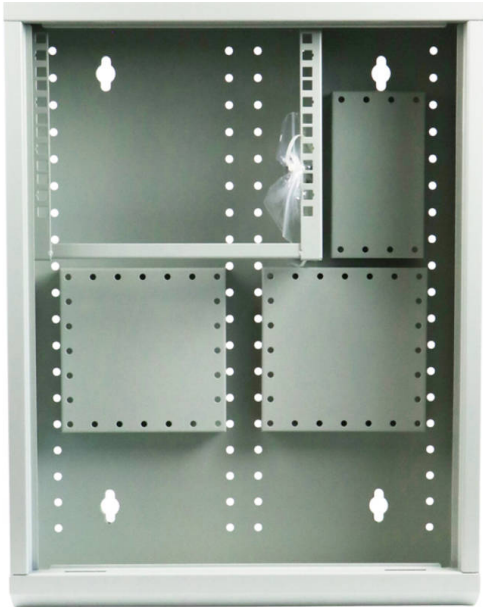

Excel SoHo Residential Network Cabinet 450mm x 600mm x 150mm Light Grey

Item Code: 100-655

excel
without compromise.

✕ Compact design

✕ Integrated cable tie points

✕ Lockable front door

✕ Two DIN Rail mounting bars

✕ Use p/n 100-753 Keystone Frame for mounting Keystone Jacks

Product Overview

100-655 Excel SoHo Residential Network cabinet 450mm x 600mm x 150mm Light Grey, part of a huge range of Network Data Cabinets available from Mayflex.

Product Specifications

Feature	Values
Mounting Profile	Front side
Model	Residential
Type of profile rail	L-shaped
Number of doors	1
Width	450 mm
Height	600 mm
Depth	150 mm
Modular spacing	254 mm (10 inch)
With roof plate	yes
With front door	yes
Side panels included	yes
Material	Steel

Excel SoHo Residential Network Cabinet 450mm x 600mm x 150mm Light Grey

Item Code: 100-655

Type of surface	Powder coated
Colour	Grey
RAL-number	9002

Additional specifications

Features	Values
Material	SPCC Cold Rolled Steel
10" Rails	2mm thick
Side panels	1mm thick
Front door lock	Single Key Lock