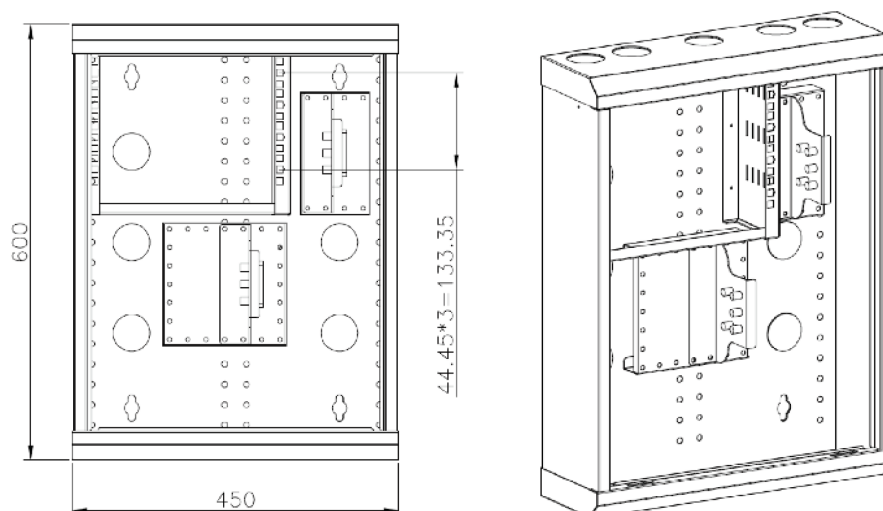

Excel SoHo Residential Network Cabinet 450mm x 600mm x 150mm Light Grey

Item Code: 100-655

excel
without compromise.

Type of surface	Powder coated
Colour	Grey
RAL-number	9002

Additional specifications

Features	Values
Material	SPCC Cold Rolled Steel
10" Rails	2mm thick
Side panels	1mm thick
Front door lock	Single Key Lock

Product drawing

Standards

Applicable standard	Detail
RoHS-II/-III (2011/65/EU & 2015/863): 2023	Our products, demonstrate full adherence to the regulatory stipulations of the EU Directive 2011/65/EU (RoHS-II) and its corresponding delegated directive 2015/863 (RoHS-III).
WFD: 2023	Compliant to Waste Framework Directive
SCIP: 2023	Compliant - Does Not Contain Substances of Concern In