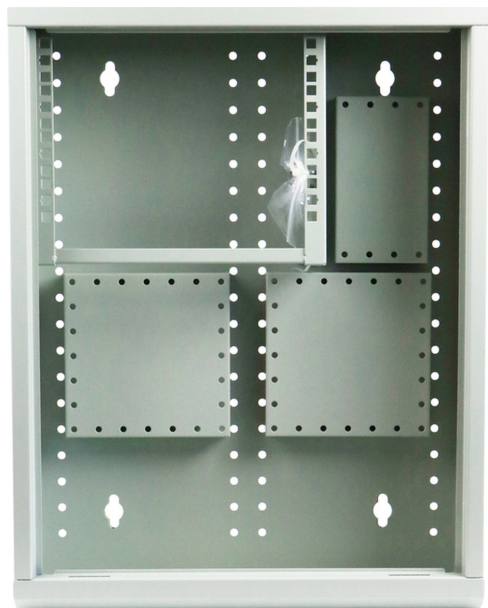

Excel SoHo Residential Network Cabinet 450mm x 600mm x 150mm Light Grey

Item Code: 100-655

excel
without compromise.

✕ Compact design

✕ Integrated cable tie points

✕ Lockable front door

✕ Two DIN Rail mounting bars

✕ Use p/n 100-753 Keystone Frame for mounting Keystone Jacks

Product Overview

100-655 Excel SoHo Residential Network cabinet 450mm x 600mm x 150mm Light Grey, part of a huge range of Network Data Cabinets available from Mayflex.

Product Specifications

Feature	Values
Mounting Profile	Front side
Model	Residential
Type of profile rail	L-shaped
Number of doors	1
Width	450 mm
Height	600 mm
Depth	150 mm
Modular spacing	254 mm (10 inch)
With roof plate	yes
With front door	yes
Side panels included	yes
Material	Steel

Excel SoHo Residential Network Cabinet 450mm x 600mm x 150mm Light Grey

Item Code: 100-655

excel
without compromise.

Type of surface	Powder coated
Colour	Grey
RAL-number	9002

Additional specifications

Features	Values
Material	SPCC Cold Rolled Steel
10" Rails	2mm thick
Side panels	1mm thick
Front door lock	Single Key Lock