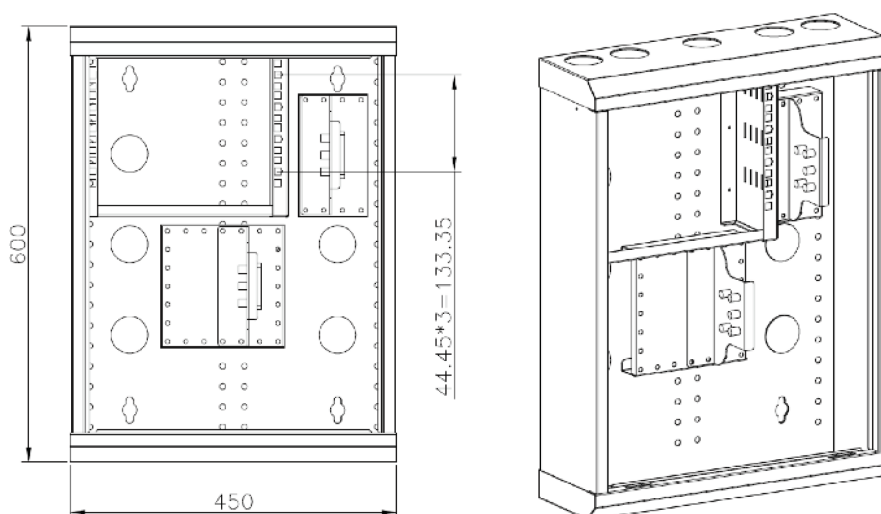

Product Specifications

Feature	Values
Mounting Profile	Front side
Model	Residential
Type of profile rail	L-shaped
Number of doors	1
Width	450 mm
Height	600 mm
Depth	150 mm
Modular spacing	254 mm (10 inch)
With roof plate	yes
With front door	yes
Side panels included	yes

Excel SoHo Residential Network Cabinet 450mm x 600mm x 150mm Black

Item Code: 100-655-BK

excel
without compromise.

Material	Steel
Type of surface	Powder coated
Colour	Black
RAL-number	9004

Additional specifications

Features	Values
Material	SPCC Cold Rolled Steel
10" Rails	2mm thick
Side panels	1mm thick
Front door lock	Single Key Lock

Product drawing

Standards

Applicable standard	Detail
Directive 2011/65/EU (RoHS II)	Restriction of the Use of Certain Hazardous Substances in Electrical and Electronic Equipment — compliant. Applies within EU member states).
Directive (EU) 2015/863 (RoHS III)	Amending Directive 2011/65/EU to add four phthalates (DEHP, BBP, DBP, DIBP) to Annex II — compliant.

Excel SoHo Residential Network Cabinet 450mm x 600mm x 150mm Black

Item Code: 100-655-BK

Directive 2008/98/EC (WFD)

Waste Framework Directive — compliant. Implemented in the UK through the Waste (England and Wales) Regulations 2011 (SI 2011 No. 988).