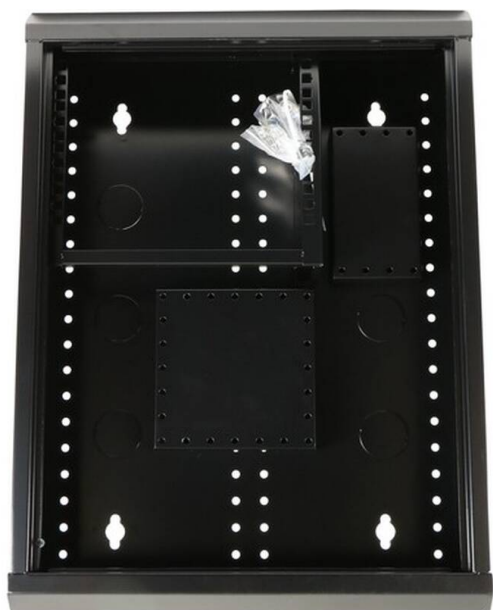

Excel SoHo Residential Network Cabinet 450mm x 600mm x 150mm Black

Item Code: 100-655-BK

excel
without compromise.

Compact design

Integrated cable tie points

Lockable front door

Two DIN Rail mounting bars

Use p/n 100-753 Keystone Frame for mounting Keystone Jacks

Product Overview

100-655-BK Excel SoHo Residential Network cabinet 450mm x 600mm x 150mm black, part of a huge range of Network Data Cabinets available from Mayflex.

Excel Residential SoHo cabinet has been designed and manufactured to accommodate the 'Hub' of a modern home automation solution, it combines both the main patching field as well as active equipment used within a Residential/Home network.

Product Specifications

Feature	Values
Mounting Profile	Front side
Model	Residential
Type of profile rail	L-shaped
Number of doors	1
Width	450 mm
Height	600 mm
Depth	150 mm
Modular spacing	254 mm (10 inch)
With roof plate	yes
With front door	yes
Side panels included	yes

Excel SoHo Residential Network Cabinet 450mm x 600mm x 150mm Black

Item Code: 100-655-BK

excel
without compromise.

Material	Steel
Type of surface	Powder coated
Colour	Black
RAL-number	9004

Additional specifications