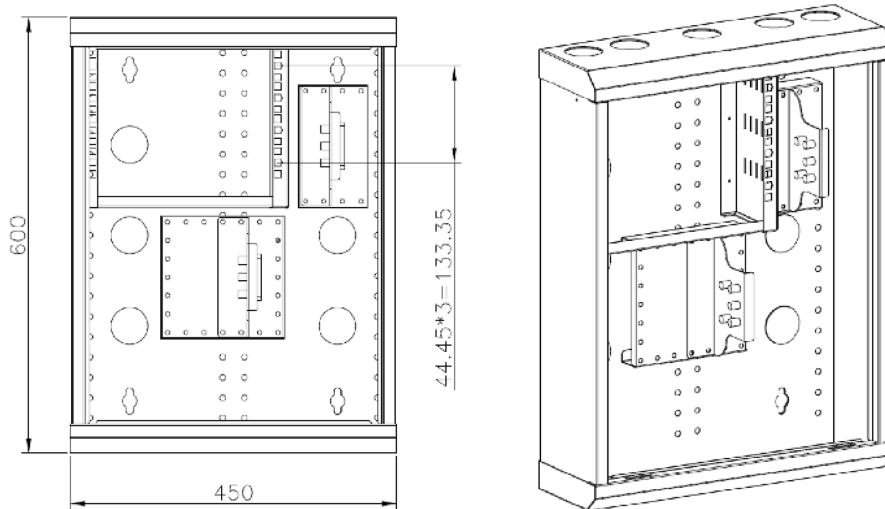

Excel SoHo Residential Network Cabinet 450mm x 600mm x 150mm Black

Item Code: 100-655-BK

Type of surface	Powder coated
Colour	Black
RAL-number	9004

Additional specifications

Features	Values
Material	SPCC Cold Rolled Steel
10" Rails	2mm thick
Side panels	1mm thick
Front door lock	Single Key Lock

Product drawing

Standards

Applicable standard	Detail
RoHS-II/-III (2011/65/EU & 2015/863): 2023	Our products, demonstrate full adherence to the regulatory stipulations of the EU Directive 2011/65/EU (RoHS-II) and its corresponding delegated directive 2015/863 (RoHS-III).
WFD: 2023	Compliant to Waste Framework Directive
SCIP: 2023	Compliant - Does Not Contain Substances of Concern In