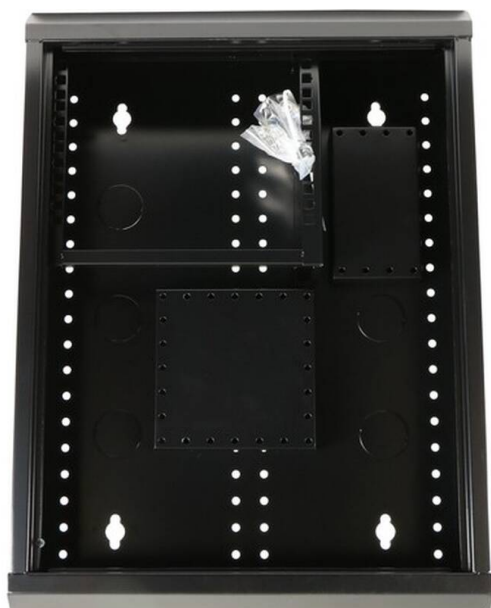

Excel SoHo Residential Network Cabinet 450mm x 600mm x 150mm Black

Item Code: 100-655-BK

excel
without compromise.

Compact design

Integrated cable tie points

Lockable front door

Two DIN Rail mounting bars

Use p/n 100-753 Keystone Frame for mounting Keystone Jacks

Product Overview

100-655-BK Excel SoHo Residential Network cabinet 450mm x 600mm x 150mm black, part of a huge range of Network Data Cabinets available from Mayflex.

Excel Residential SoHo cabinet has been designed and manufactured to accommodate the 'Hub' of a modern home automation solution, it combines both the main patching field as well as active equipment used within a Residential/Home network.

Product Specifications

Feature	Values
Mounting Profile	Front side
Model	Residential
Type of profile rail	L-shaped
Number of doors	1
Width	450 mm
Height	600 mm
Depth	150 mm
Modular spacing	254 mm (10 inch)
With roof plate	yes
With front door	yes
Side panels included	yes

Excel SoHo Residential Network Cabinet 450mm x 600mm x 150mm Black

Item Code: 100-655-BK

excel
without compromise.

Material	Steel
Type of surface	Powder coated
Colour	Black
RAL-number	9004

Additional specifications