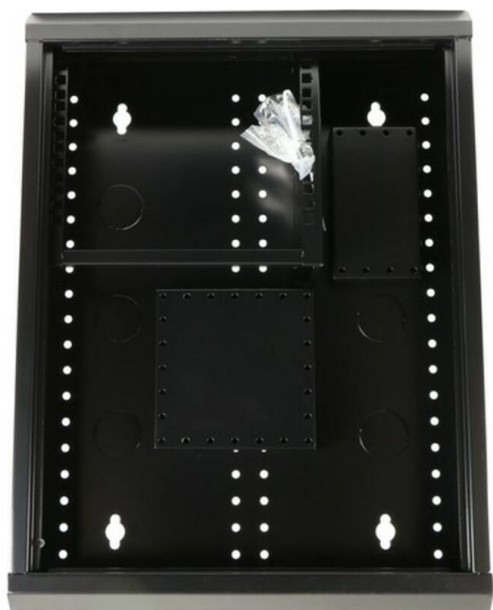

Excel SoHo Residential Network Cabinet 450mm x 600mm x 150mm Black

Item Code: 100-655-BK

excel
without compromise.

✕ Compact design

✕ Integrated cable tie points

✕ Lockable front door

✕ Two DIN Rail mounting bars

✕ Use p/n 100-753 Keystone Frame for mounting Keystone Jacks

Product Overview

100-655-BK Excel SoHo Residential Network cabinet 450mm x 600mm x 150mm black, part of a huge range of Network Data Cabinets available from Mayflex.

Product Specifications

Feature	Values
Mounting Profile	Front side
Model	Residential
Type of profile rail	L-shaped
Number of doors	1
Width	450 mm
Height	600 mm
Depth	150 mm
Modular spacing	254 mm (10 inch)
With roof plate	yes
With front door	yes
Side panels included	yes
Material	Steel

Excel SoHo Residential Network Cabinet 450mm x 600mm x 150mm Black

Item Code: 100-655-BK

Type of surface	Powder coated
Colour	Black
RAL-number	9004

Additional specifications

Features	Values
Material	SPCC Cold Rolled Steel
10" Rails	2mm thick
Side panels	1mm thick
Front door lock	Single Key Lock