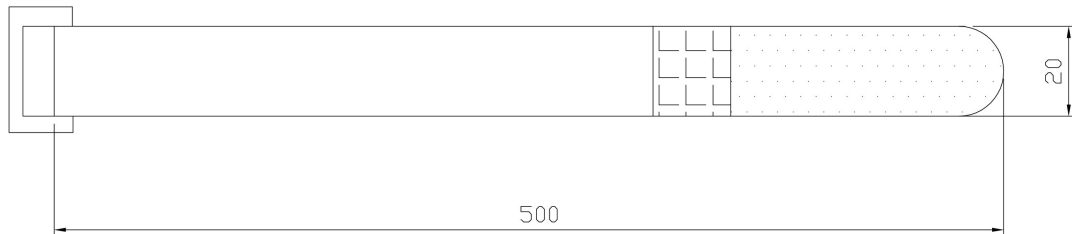

Product drawing