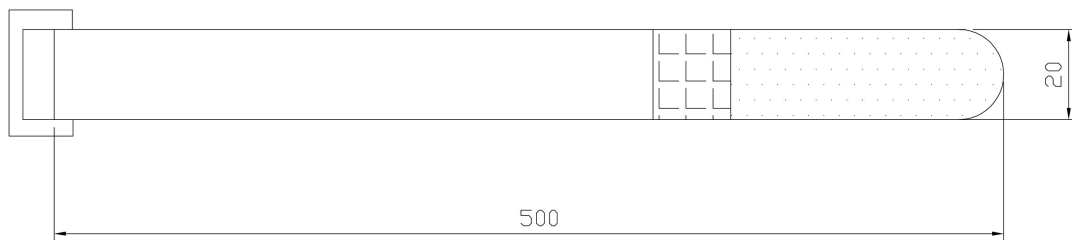

Excel Residential SOHO Cabinet Mounting Plate

Part Code: 100-656

sales@excel-networking.com
excel-networking.com

Main Features

- / Slimline mounting plate
- / Velcro fixing strap supplied for attaching equipment
- / Fixings supplied

Product Overview

Excel Residential Soho Cabinet M/tg plate for supporting equipment inside the cabinet

Product Specifications

Feature	Values
Model	Mounting plate
Material	Metal

Excel Residential SOHO Cabinet Mounting Plate

Part Code: 100-656

sales@excel-networking.com
excel-networking.com

Colour

Grey

Product drawing

Product drawing

Excel Residential SOHO Cabinet Mounting Plate

Part Code: 100-656