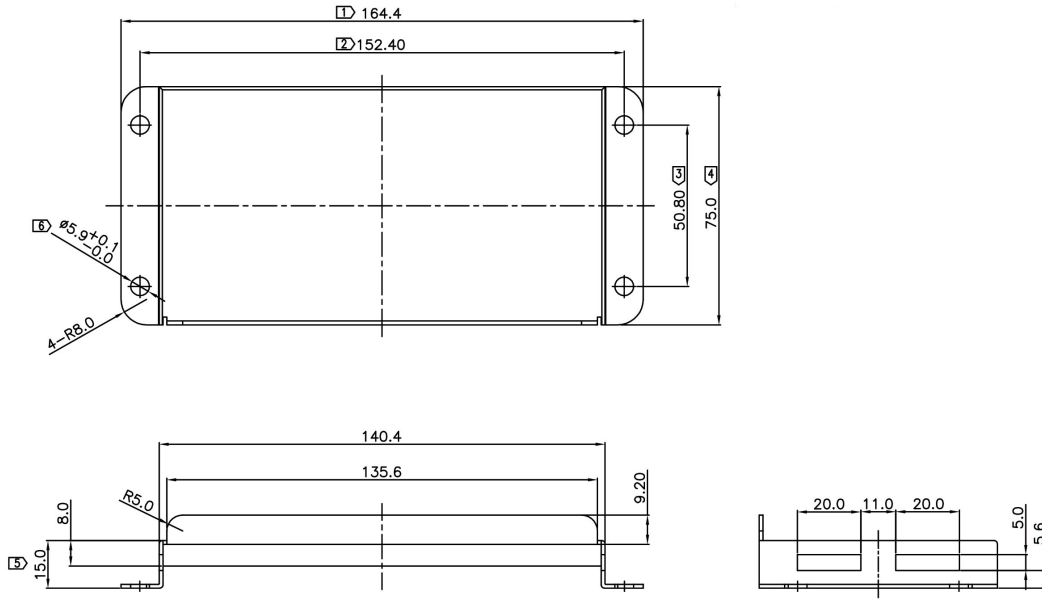

# Excel Residential SOHO Cabinet Mounting Plate

Item Code: 100-656

Slimline mounting plate

Velcro fixing strap supplied for attaching equipment

Fixings supplied

## Product Specifications

Feature	Values
Model	Mounting plate
Material	Metal
Colour	Grey

## Product drawing