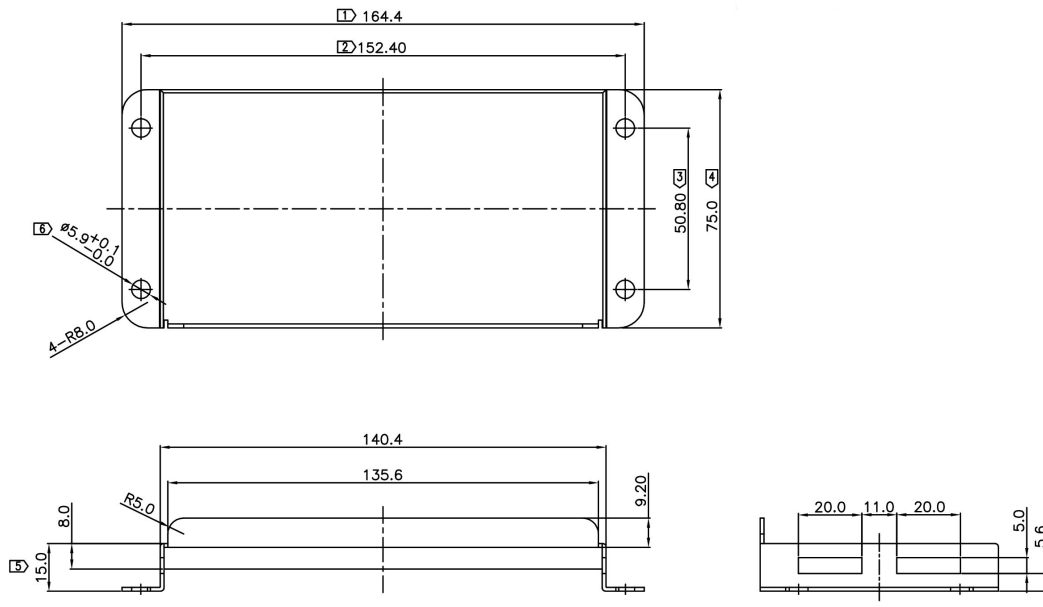

Excel Residential SOHO Cabinet Mounting Plate

Item Code: 100-656

✕ Slimline mounting plate

✕ Velcro fixing strap supplied for attaching equipment

✕ Fixings supplied

Product Overview

Excel Residential Soho Cabinet M/tg plate for supporting equipment inside the cabinet

Product Specifications

Feature	Values
Model	Mounting plate
Material	Metal
Colour	Grey

Product drawing

Product drawing

Standards

Applicable standard	Detail
RoHS-II/-III (2011/65/EU & 2015/863): 2023	Our products, demonstrate full adherence to the regulatory stipulations of the EU Directive 2011/65/EU (RoHS-II) and its corresponding delegated directive 2015/863 (RoHS-III).
WFD: 2023	Compliant to Waste Framework Directive
SCIP: 2023	Compliant - Does Not Contain Substances of Concern in articles as such or in complex objects (Products)
POPs (EU) No 2019/1021	EU Regulation for the restriction of Persistent Organic Pollutants.

Part Number Table

Part Number	Description
100-656	Excel Residential SOHO Cabinet Mounting Plate

Excel is a world class premium performing end to end infrastructure solution designed, Manufactured, supported and delivered without compromise.