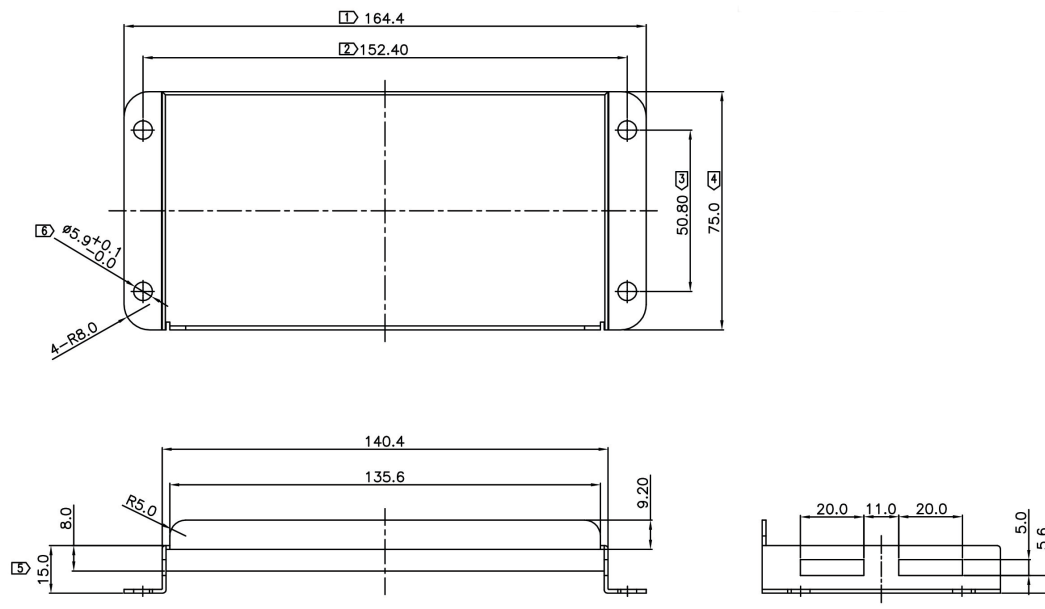

Product Overview

Excel Residential Soho Cabinet M/tg plate for supporting equipment inside the cabinet

Product Specifications

Feature	Values
Model	Mounting plate
Material	Metal

Excel Residential SOHO Cabinet Mounting Plate

Part Code: 100-656

sales@excel-networking.com
excel-networking.com

Colour

Grey

Product drawing

Product drawing

Excel Residential SOHO Cabinet Mounting Plate

Part Code: 100-656