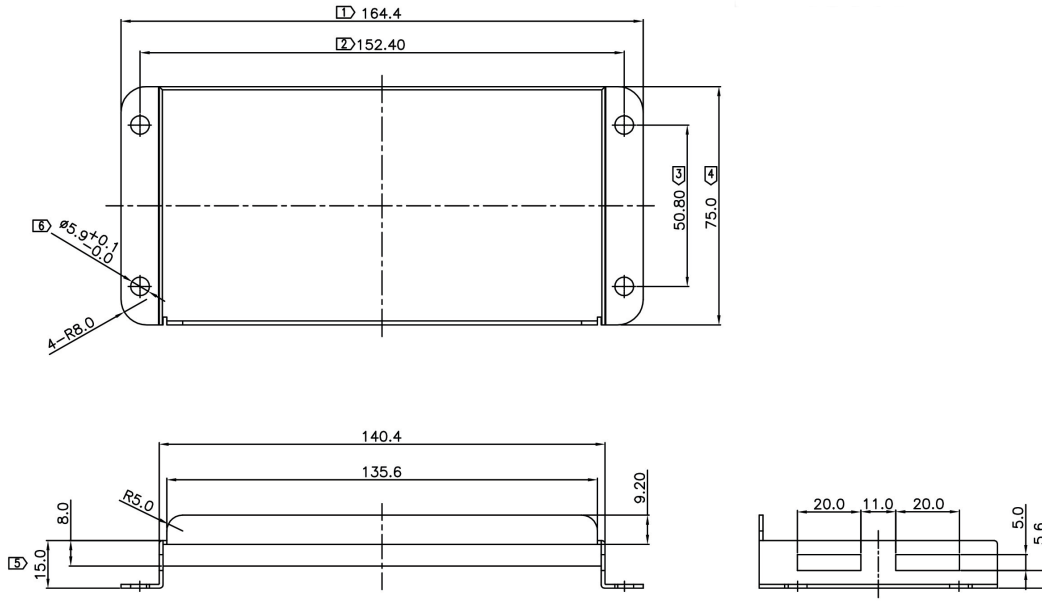

Excel Residential SOHO Cabinet Mounting Plate

Item Code: 100-656

✕ Slimline mounting plate

✕ Velcro fixing strap supplied for attaching equipment

✕ Fixings supplied

Product Overview

Excel Residential Soho Cabinet M/tg plate for supporting equipment inside the cabinet

Product Specifications

Feature	Values
Model	Mounting plate
Material	Metal
Colour	Grey

Product drawing

Excel Residential SOHO Cabinet Mounting Plate

Item Code: 100-656

Product drawing

Standards

Applicable standard	Detail
RoHS-II/-III (2011/65/EU & 2015/863): 2023	Our products, demonstrate full adherence to the regulatory stipulations of the EU Directive 2011/65/EU (RoHS-II) and its corresponding delegated directive 2015/863 (RoHS-III).
WFD: 2023	Compliant to Waste Framework Directive
SCIP: 2023	Compliant - Does Not Contain Substances of Concern in articles as such or in complex objects (Products)
POPs (EU) No 2019/1021	EU Regulation for the restriction of Persistent Organic Pollutants.

Part Number Table

Part Number	Description
100-656	Excel Residential SOHO Cabinet Mounting Plate

Excel is a world class premium performing end to end infrastructure solution designed, Manufactured, supported and delivered without compromise.