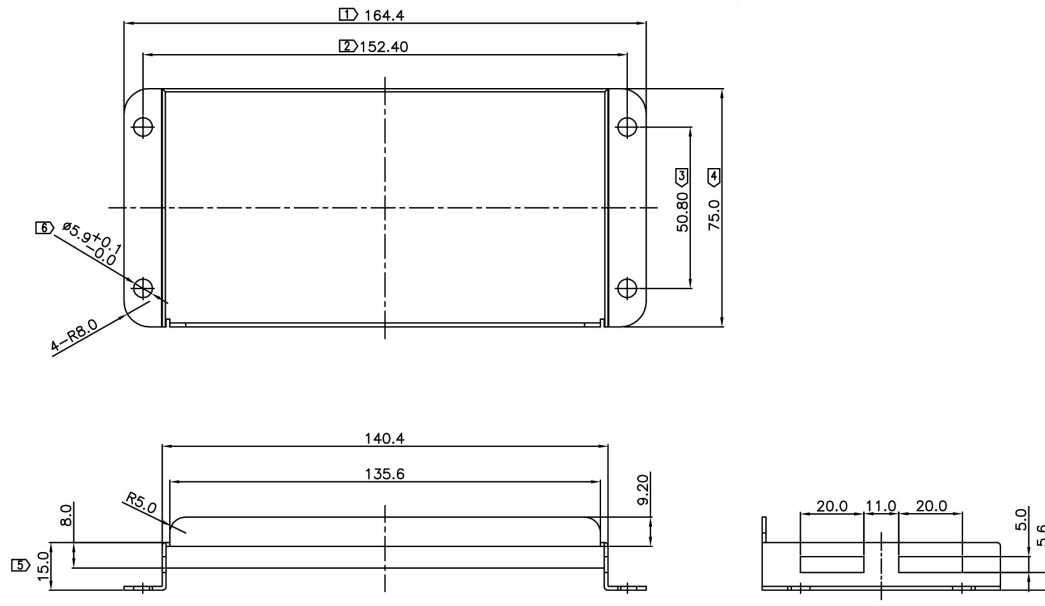

Part Code: 100-656

sales@excel-networking.com
excel-networking.com

Colour

Grey

Product drawing

Product drawing

Excel Residential SOHO Cabinet Mounting Plate

Part Code: 100-656