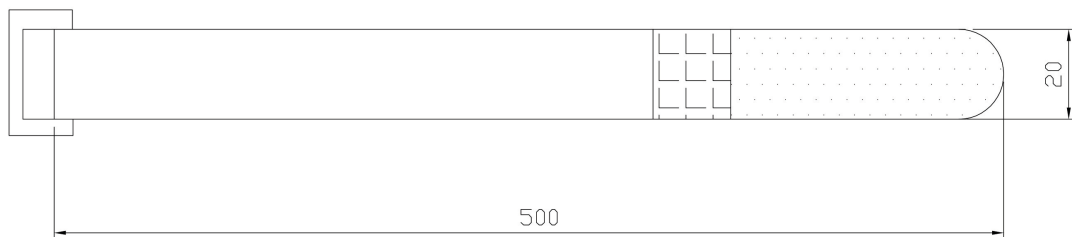

Excel Residential SOHO Cabinet Mounting Plate

Item Code: 100-656

✕ Slimline mounting plate

✕ Velcro fixing strap supplied for attaching equipment

✕ Fixings supplied

Product Overview

Excel Residential Soho Cabinet M/tg plate for supporting equipment inside the cabinet

Product Specifications

Feature	Values
Model	Mounting plate
Material	Metal
Colour	Grey

Product drawing

Product drawing

Standards

Applicable standard	Detail
RoHS-II/-III (2011/65/EU & 2015/863): 2023	Our products, demonstrate full adherence to the regulatory stipulations of the EU Directive 2011/65/EU (RoHS-II) and its corresponding delegated directive 2015/863 (RoHS-III).
WFD: 2023	Compliant to Waste Framework Directive
SCIP: 2023	Compliant - Does Not Contain Substances of Concern in articles as such or in complex objects (Products)
POPs (EU) No 2019/1021	EU Regulation for the restriction of Persistent Organic Pollutants.

Part Number Table

Part Number	Description
100-656	Excel Residential SOHO Cabinet Mounting Plate

Excel is a world class premium performing end to end infrastructure solution designed, Manufactured, supported and delivered without compromise.