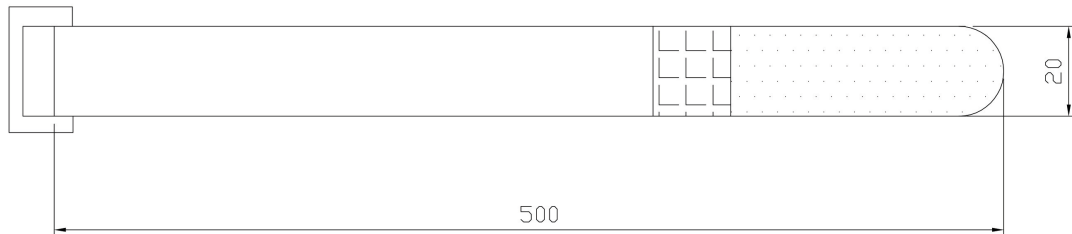

Excel Residential SOHO Cabinet Mounting Plate

Item Code: 100-656

✕ Slimline mounting plate

✕ Velcro fixing strap supplied for attaching equipment

✕ Fixings supplied

Product Overview

Excel Residential Soho Cabinet M/tg plate for supporting equipment inside the cabinet

Product Specifications

Feature	Values
Model	Mounting plate
Material	Metal
Colour	Grey

Product drawing

Excel Residential SOHO Cabinet Mounting Plate

Item Code: 100-656

Product drawing

Standards

Applicable standard	Detail
RoHS-II/-III (2011/65/EU & 2015/863): 2023	Our products, demonstrate full adherence to the regulatory stipulations of the EU Directive 2011/65/EU (RoHS-II) and its corresponding delegated directive 2015/863 (RoHS-III).
WFD: 2023	Compliant to Waste Framework Directive
SCIP: 2023	Compliant - Does Not Contain Substances of Concern in articles as such or in complex objects (Products)
POPs (EU) No 2019/1021	EU Regulation for the restriction of Persistent Organic Pollutants.

Part Number Table

Part Number	Description
100-656	Excel Residential SOHO Cabinet Mounting Plate

Excel is a world class premium performing end to end infrastructure solution designed, Manufactured, supported and delivered without compromise.