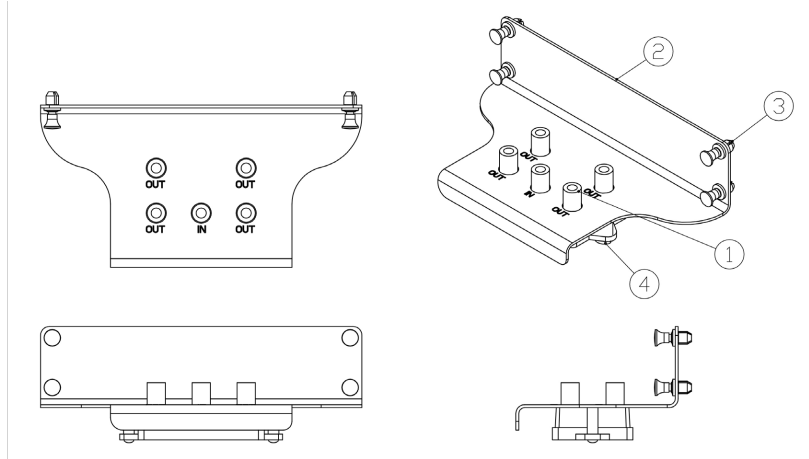

Product Specifications

Feature	Values
Connection type	F-Connector
Model	Splitter
Frequency	5...2050 MHz
Number of outputs	4

Excel Residential SoHo Cab CATV Splitter

Item Code: 100-657

Product drawing

Part Number Table

Part Number	Description
100-657	Excel Residential SoHo Cab CATV Splitter

Excel is a world class premium performing end to end infrastructure solution designed, Manufactured, supported and delivered without compromise.