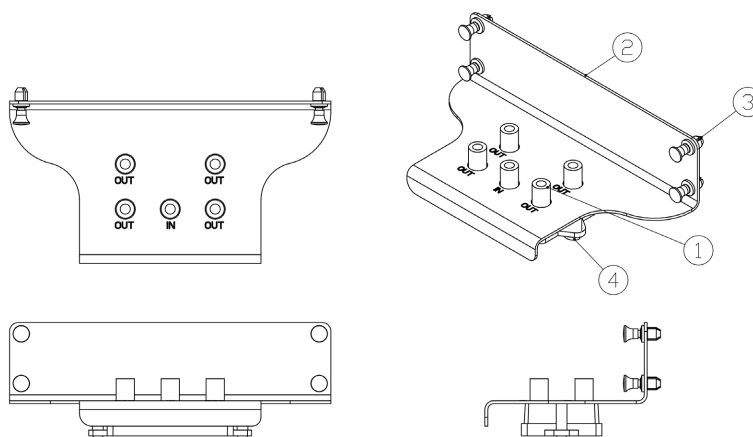

## Product Specifications

# Excel Residential SoHo Cab CATV Splitter

**Part Code: 100-657**

sales@excel-networking.com  
excel-networking.com

Feature	Values
Connection type	<b>F-Connector</b>
Model	<b>Splitter</b>
Frequency	<b>5...2050 MHz</b>
Number of outputs	<b>4</b>

### Product drawing