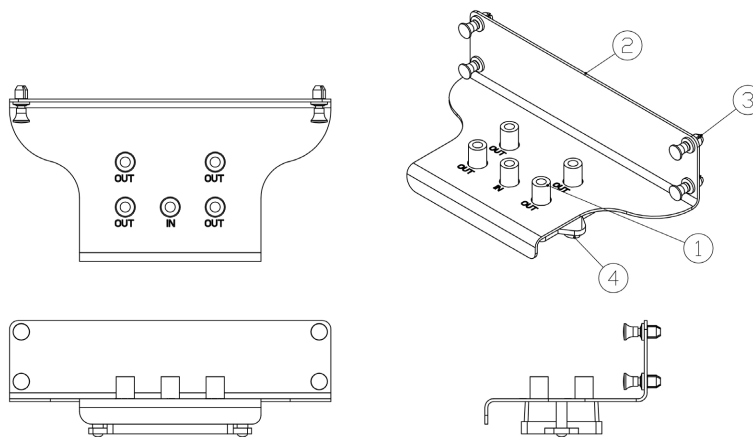

Product Overview

The Excel 4 way video distribution splitter is manufactured from the highest quality materials and is designed to distribute incoming Satellite input throughout the home or residence.

It has 1 F Type input and 4 outputs and supports frequencies between 5MHz and 2GHz.
Also available is a mounting plate complete with a Velcro strap to hold the small network switches within the Home Cabling Cabinet.

Product Specifications

Excel Residential SoHo Cab CATV Splitter

Part Code: 100-657

sales@excel-networking.com
excel-networking.com

Feature	Values
Connection type	F-Connector
Model	Splitter
Frequency	5...2050 MHz
Number of outputs	4

Product drawing

Part Code Table

Part Code	Description
100-657	Excel Residential SoHo Cab CATV Splitter