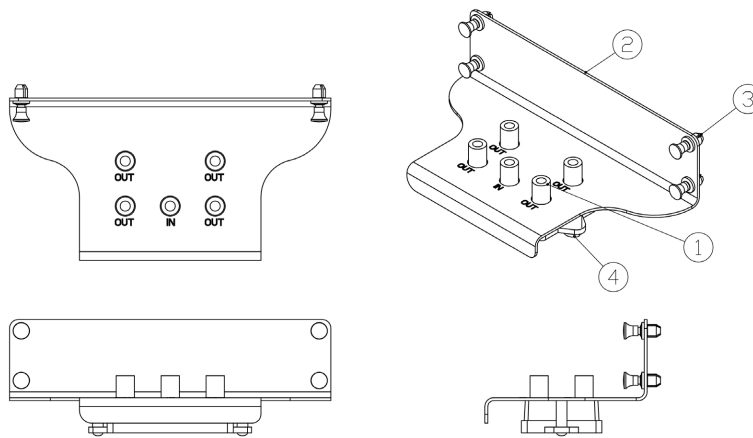

Product Specifications

Feature	Values
Connection type	F-Connector
Model	Splitter
Frequency	5...2050 MHz
Number of outputs	4

Excel Residential SoHo Cab CATV Splitter

Item Code: 100-657

Product drawing

Part Number Table

Part Number	Description
100-657	Excel Residential SoHo Cab CATV Splitter

Excel is a world class premium performing end to end infrastructure solution designed, Manufactured, supported and delivered without compromise.